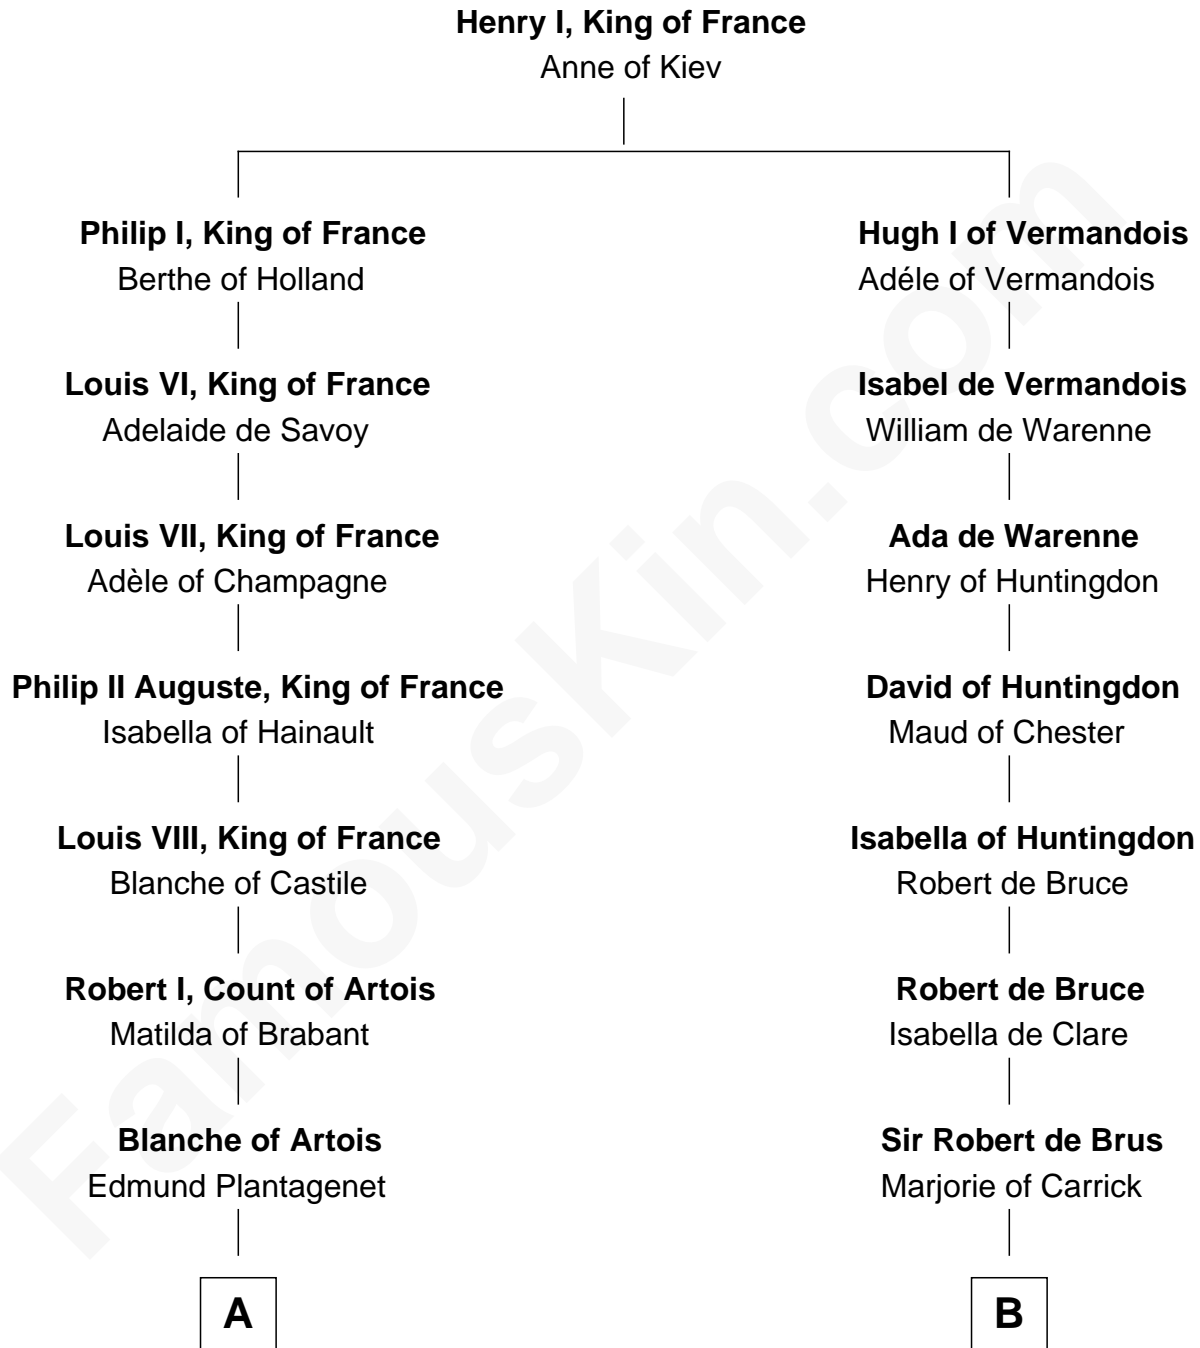

FamousKin.com

Relationship Chart of

Major John Pitcairn

British Commander at Battle of Lexington

16th cousin 4 times removed of

Mary Stuart
Queen of Scots

C

—
Sir Charles Erskine

Mary Hope

—
Mary Erskine

William Hamilton

—
Katherine Hamilton

Rev. David Pitcairn

—
Major John Pitcairn

British Commander at Lexington

FamousKin.com