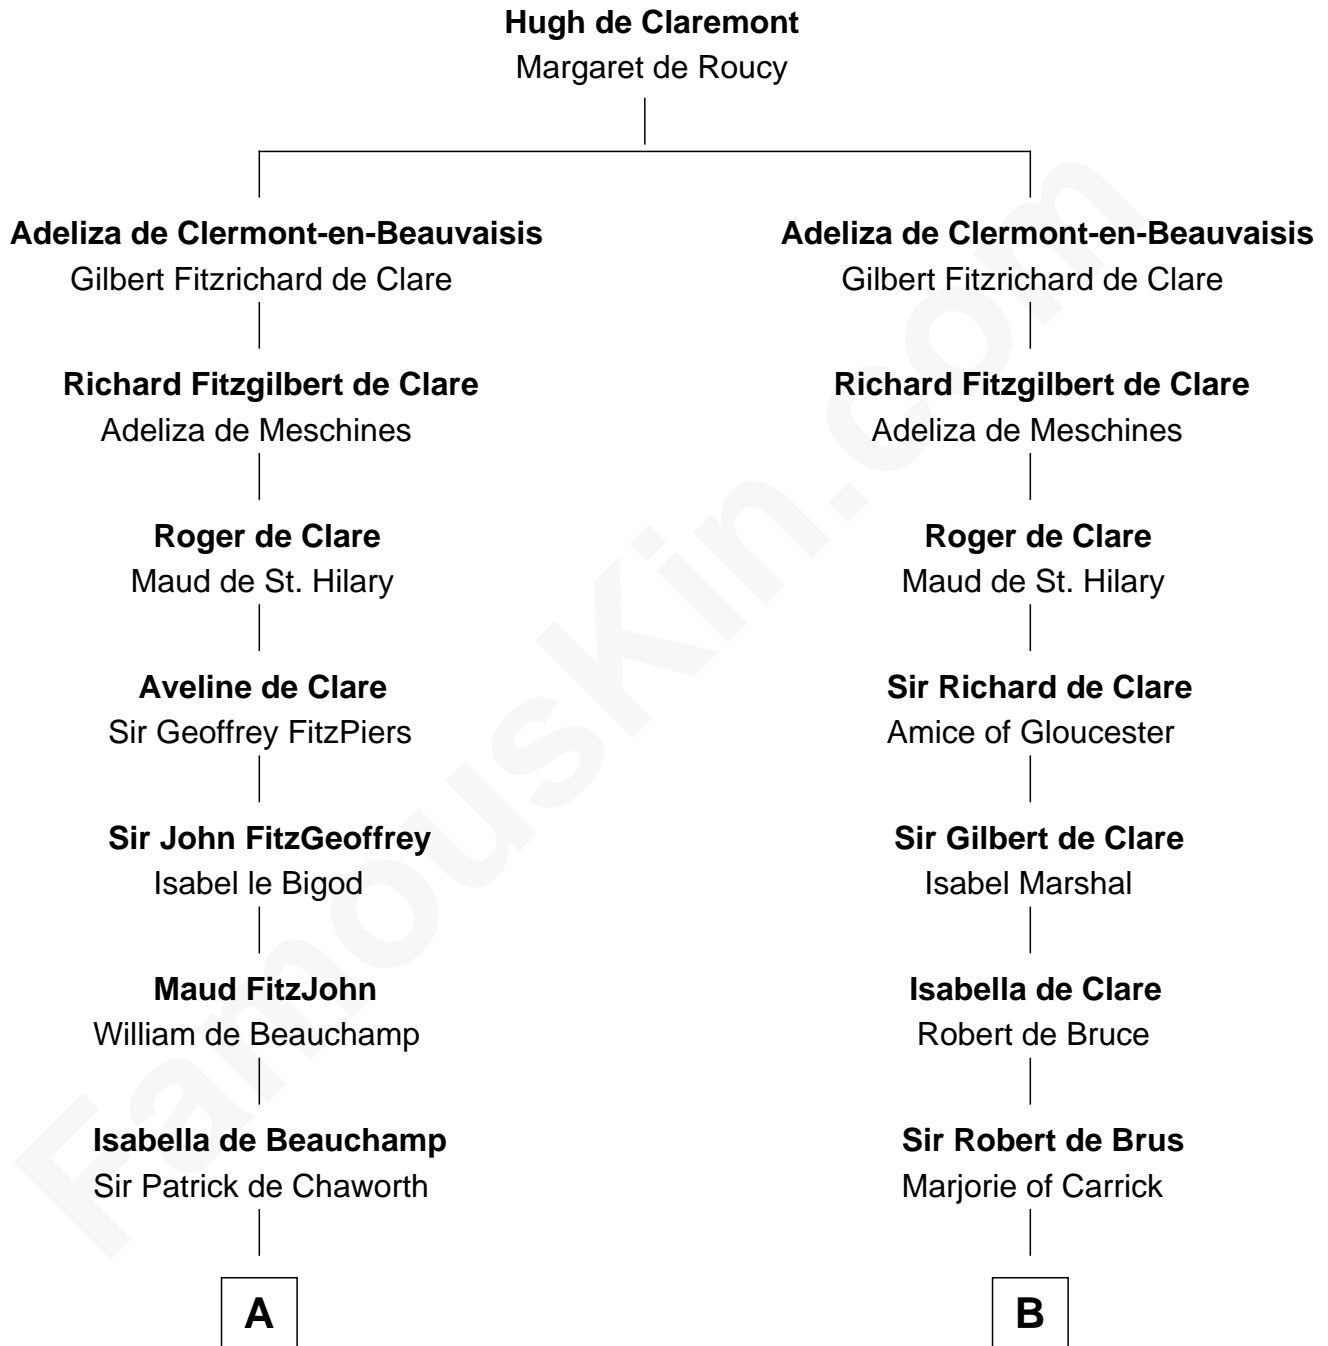

FamousKin.com

Relationship Chart of

Major John Pitcairn

British Commander at Battle of Lexington

16th cousin 4 times removed of

Mary Stuart

Queen of Scots

C

—
Sir Charles Erskine

Mary Hope

—
Mary Erskine

William Hamilton

—
Katherine Hamilton

Rev. David Pitcairn

—
Major John Pitcairn

British Commander at Lexington