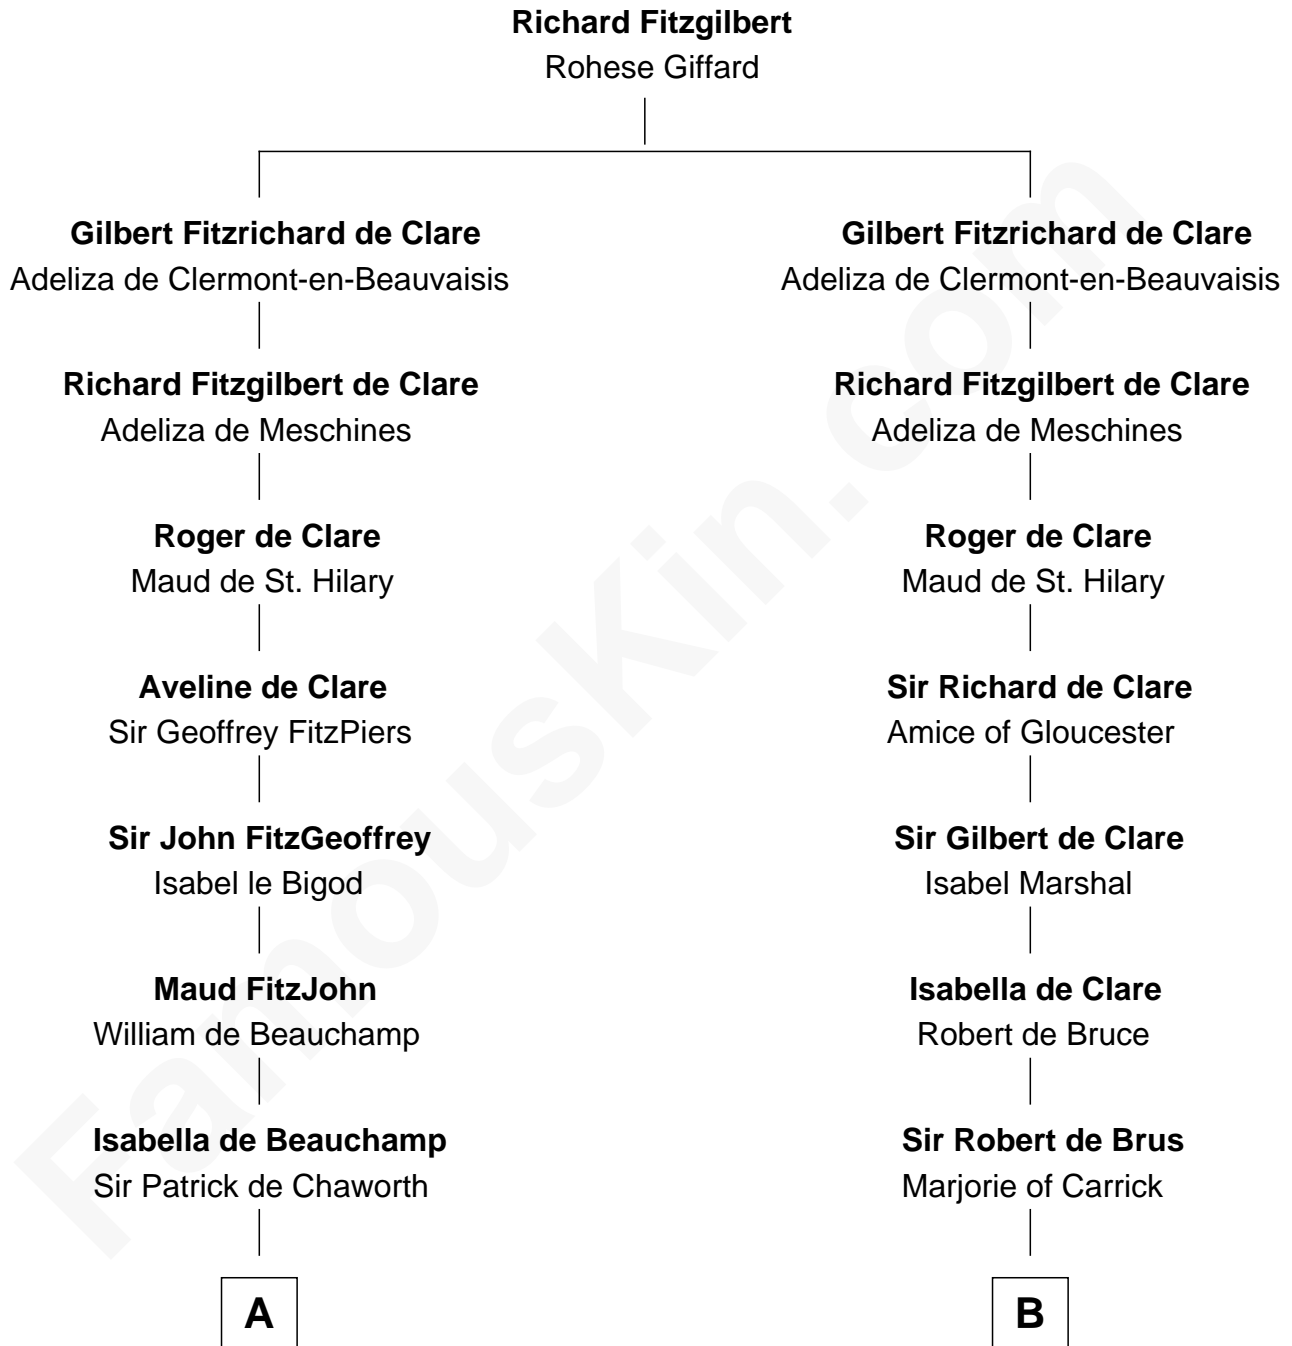

FamousKin.com

Relationship Chart of

Major John Pitcairn

British Commander at Battle of Lexington

16th cousin 4 times removed of

Mary Stuart
Queen of Scots

C

—
Sir Charles Erskine

Mary Hope

—
Mary Erskine

William Hamilton

—
Katherine Hamilton

Rev. David Pitcairn

—
Major John Pitcairn

British Commander at Lexington

FamousKin.com