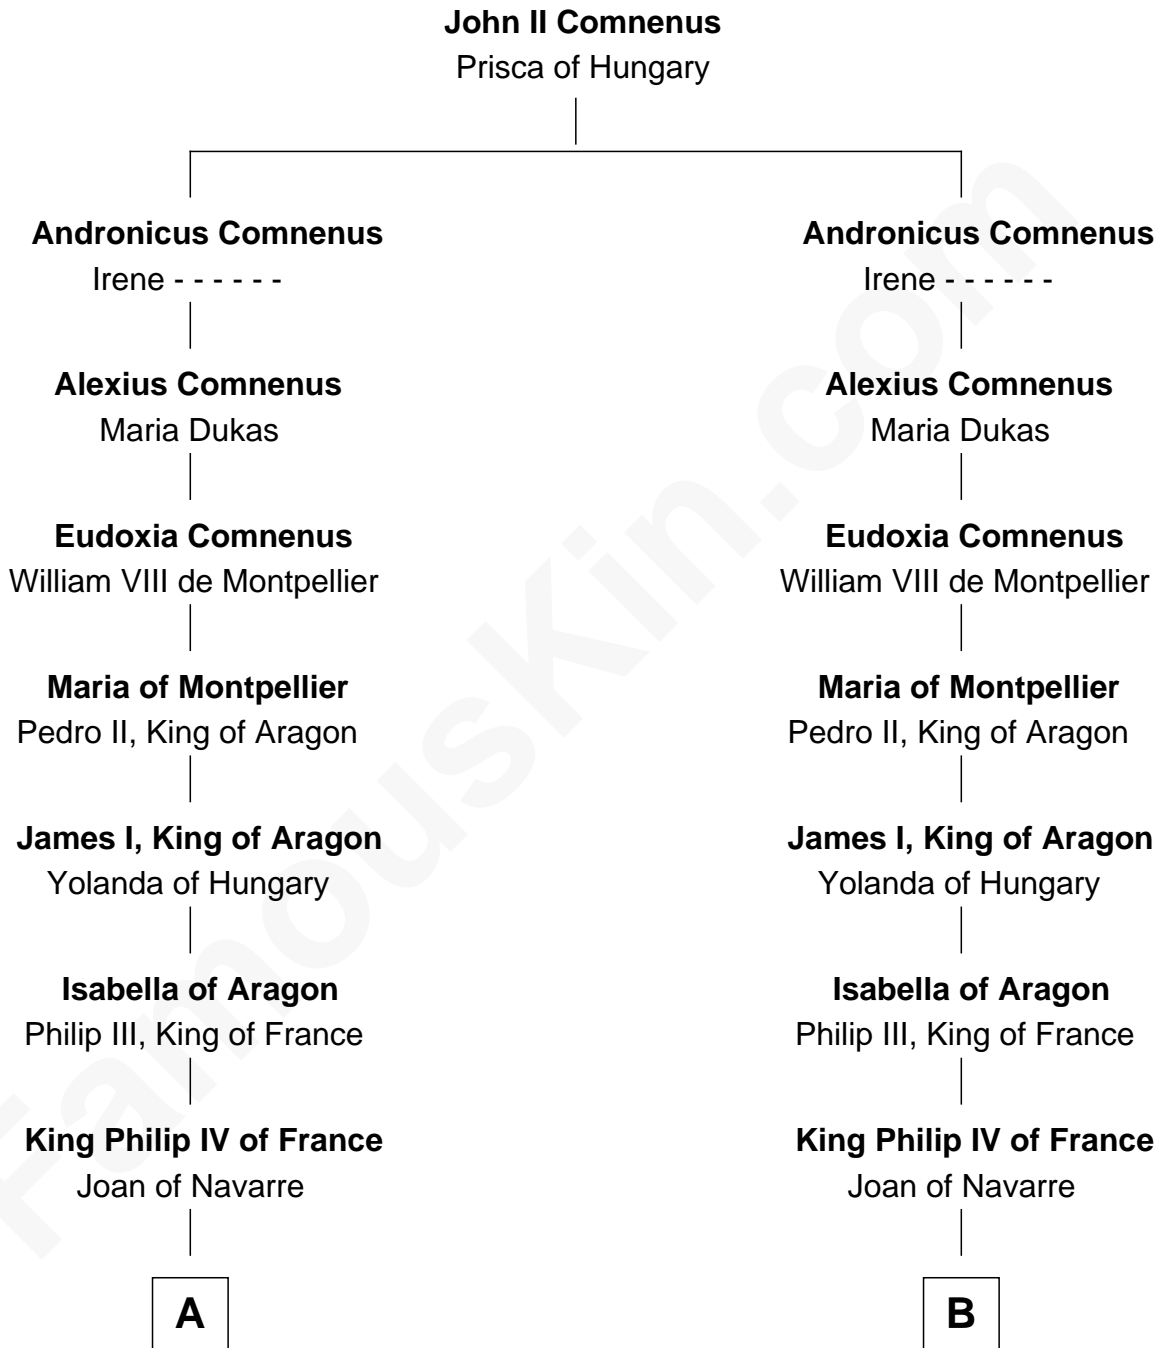

FamousKin.com

Relationship Chart of

Major John Pitcairn

British Commander at Battle of Lexington

16th cousin 4 times removed of

Mary Stuart

Queen of Scots

C

—
Sir Charles Erskine

Mary Hope

—
Mary Erskine

William Hamilton

—
Katherine Hamilton

Rev. David Pitcairn

—
Major John Pitcairn

British Commander at Lexington