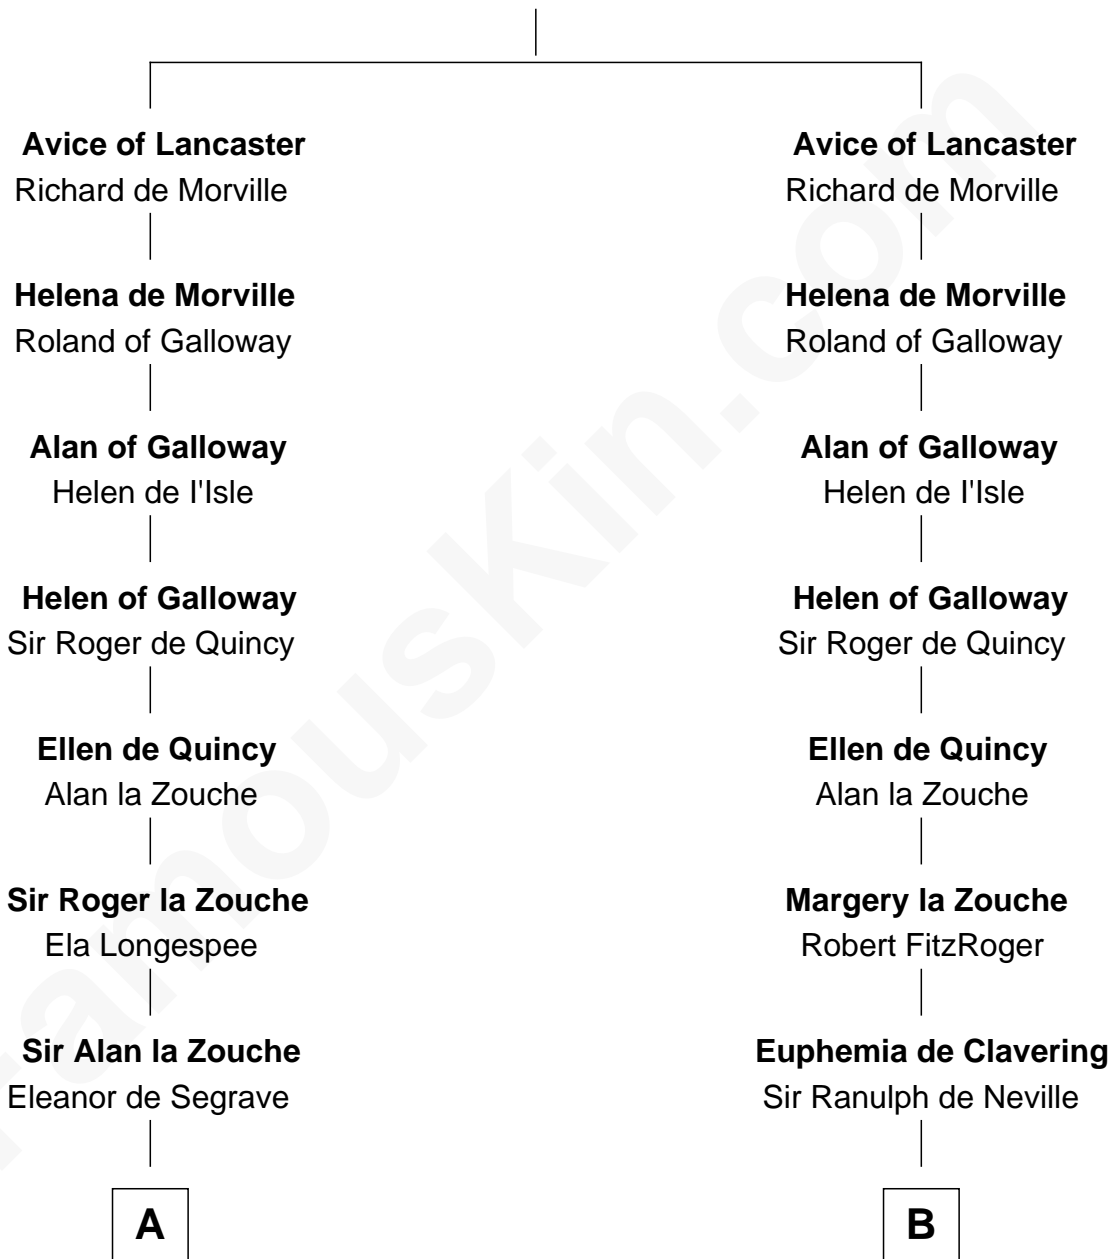

## Relationship Chart of

### Major John Pitcairn

*British Commander at Battle of Lexington*

15th cousin 5 times removed of

**Mary Stuart**

*Queen of Scots*

**William I de Lancaster**

Gundred de Warenne

**C**

—  
**Sir Charles Erskine**

Mary Hope

—  
**Mary Erskine**

William Hamilton

—  
**Katherine Hamilton**

Rev. David Pitcairn

—  
**Major John Pitcairn**

*British Commander at Lexington*