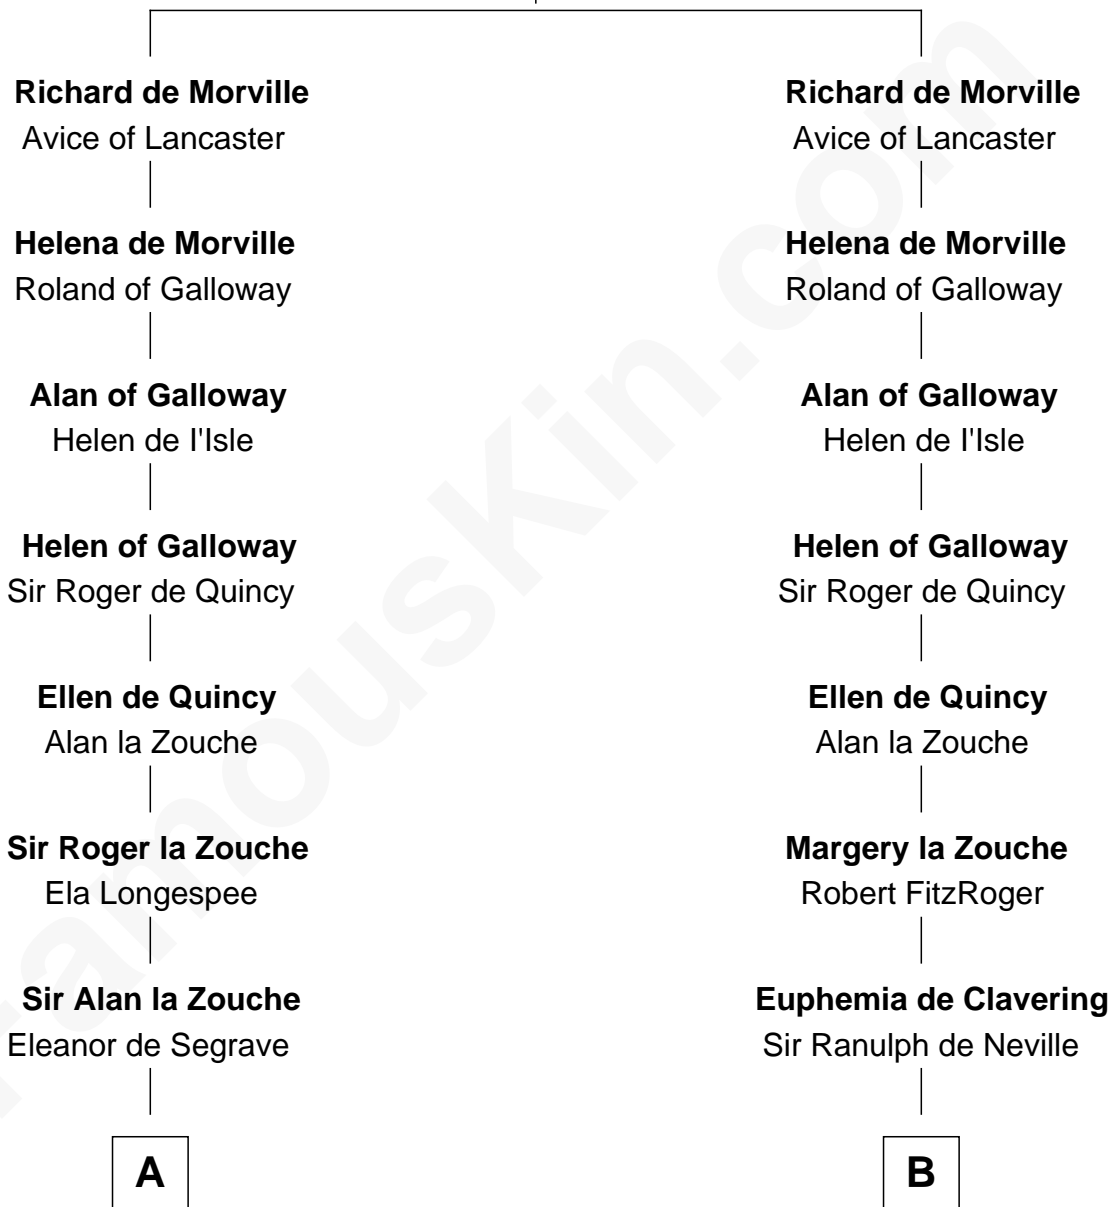

FamousKin.com

Relationship Chart of

Major John Pitcairn

British Commander at Battle of Lexington

15th cousin 5 times removed of

Mary Stuart

Queen of Scots

Hugh de Morville
Beatrice de Beauchamp

C

—
Sir Charles Erskine

Mary Hope

—
Mary Erskine

William Hamilton

—
Katherine Hamilton

Rev. David Pitcairn

—
Major John Pitcairn

British Commander at Lexington

FamousKin.com