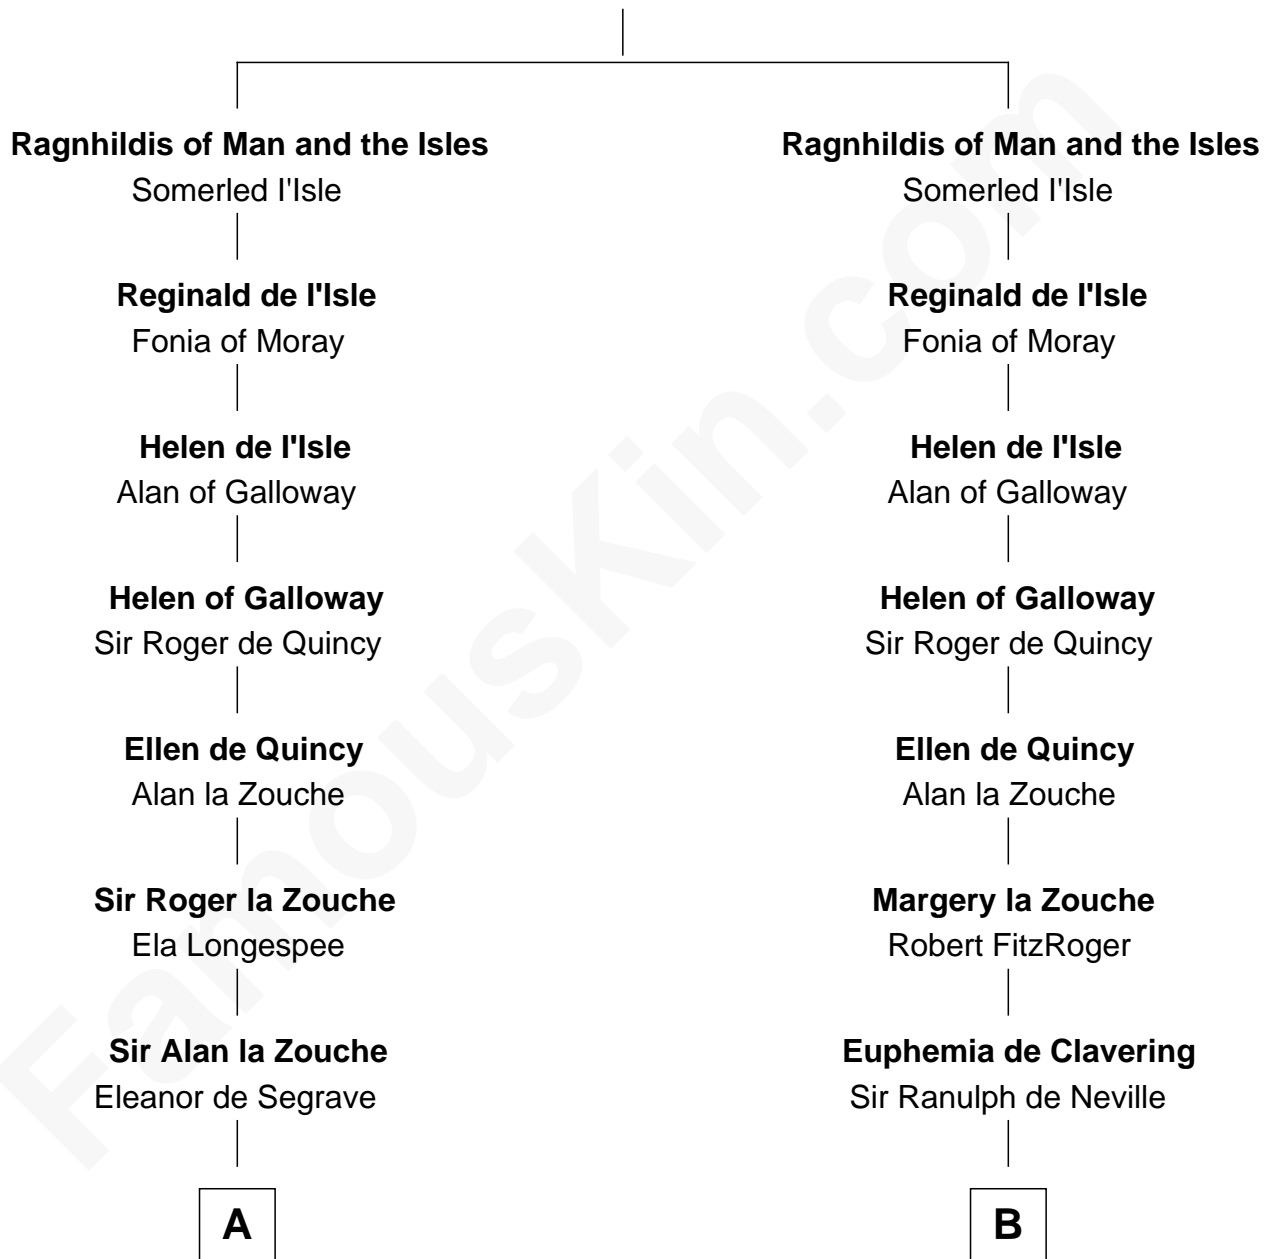

FamousKin.com

Relationship Chart of

Major John Pitcairn

British Commander at Battle of Lexington

15th cousin 5 times removed of

Mary Stuart

Queen of Scots

King Olave of Man and the Isles

Affrica of Galloway

C

—
Sir Charles Erskine

Mary Hope

—
Mary Erskine

William Hamilton

—
Katherine Hamilton

Rev. David Pitcairn

—
Major John Pitcairn

British Commander at Lexington

FamousKin.com