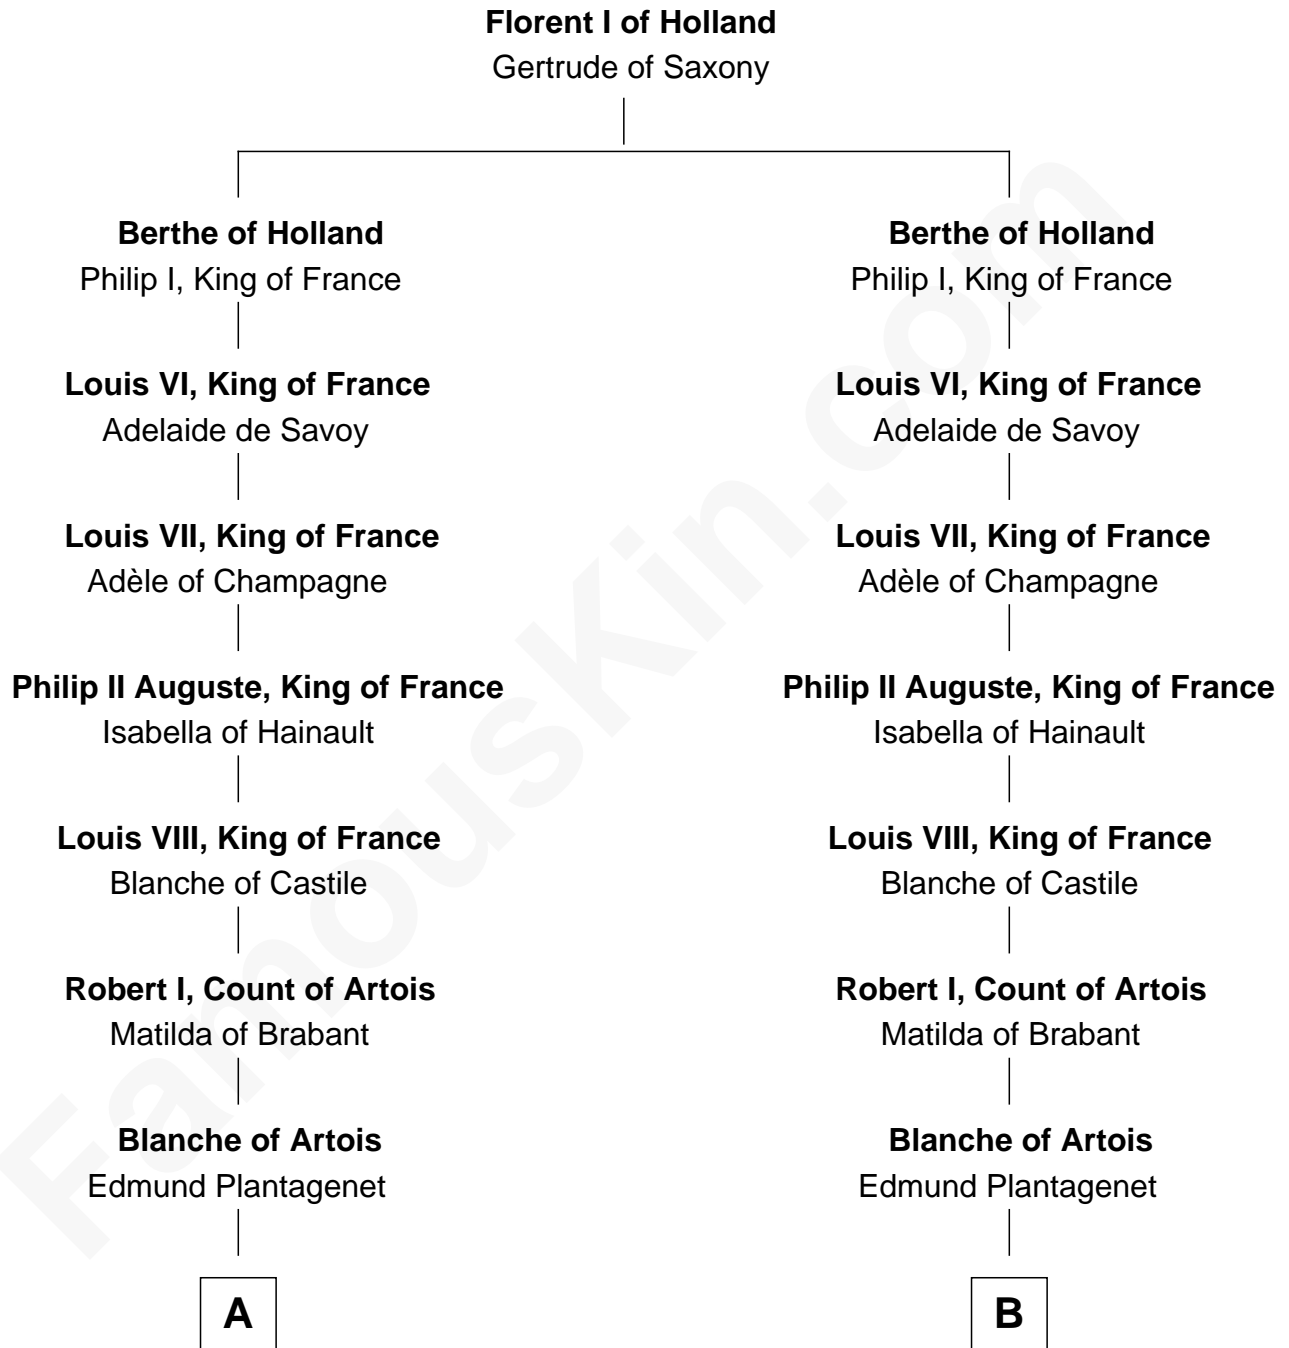

## Relationship Chart of

### Major John Pitcairn

*British Commander at Battle of Lexington*

16th cousin 4 times removed of

**Mary Stuart**  
*Queen of Scots*

**C**

—  
**Sir Charles Erskine**

Mary Hope

—  
**Mary Erskine**