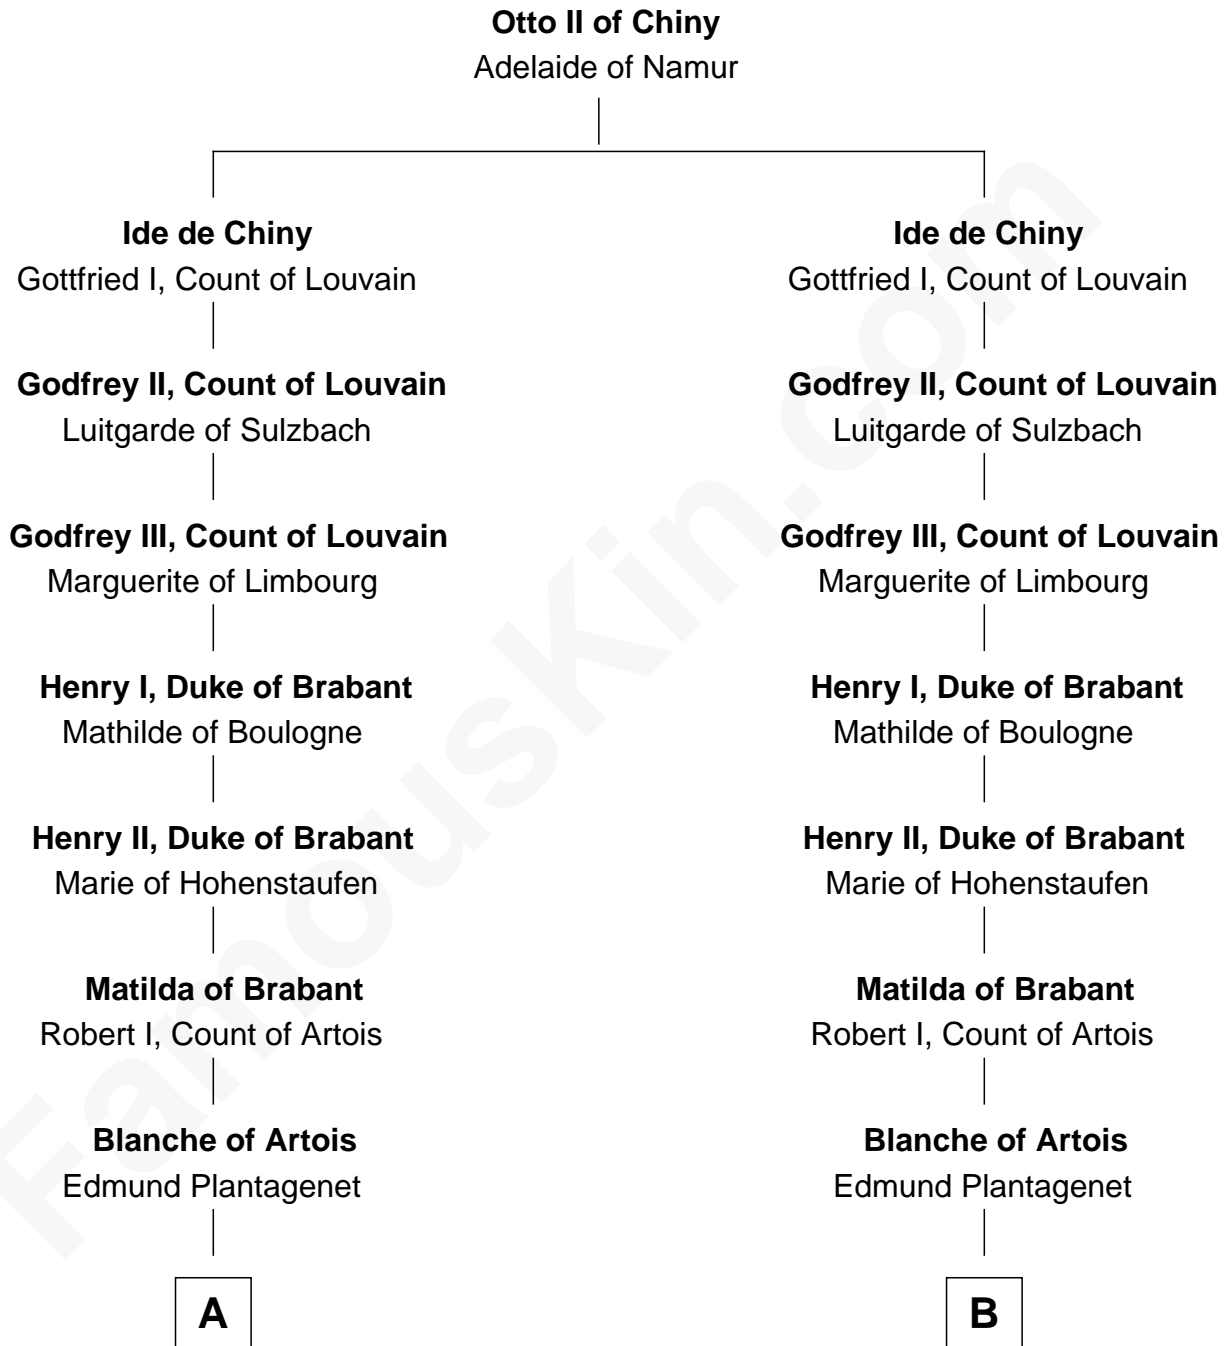

FamousKin.com

Relationship Chart of

Major John Pitcairn

British Commander at Battle of Lexington

16th cousin 4 times removed of

Mary Stuart

Queen of Scots

C

—
Sir Charles Erskine

Mary Hope

—
Mary Erskine

William Hamilton

—
Katherine Hamilton

Rev. David Pitcairn

—
Major John Pitcairn

British Commander at Lexington