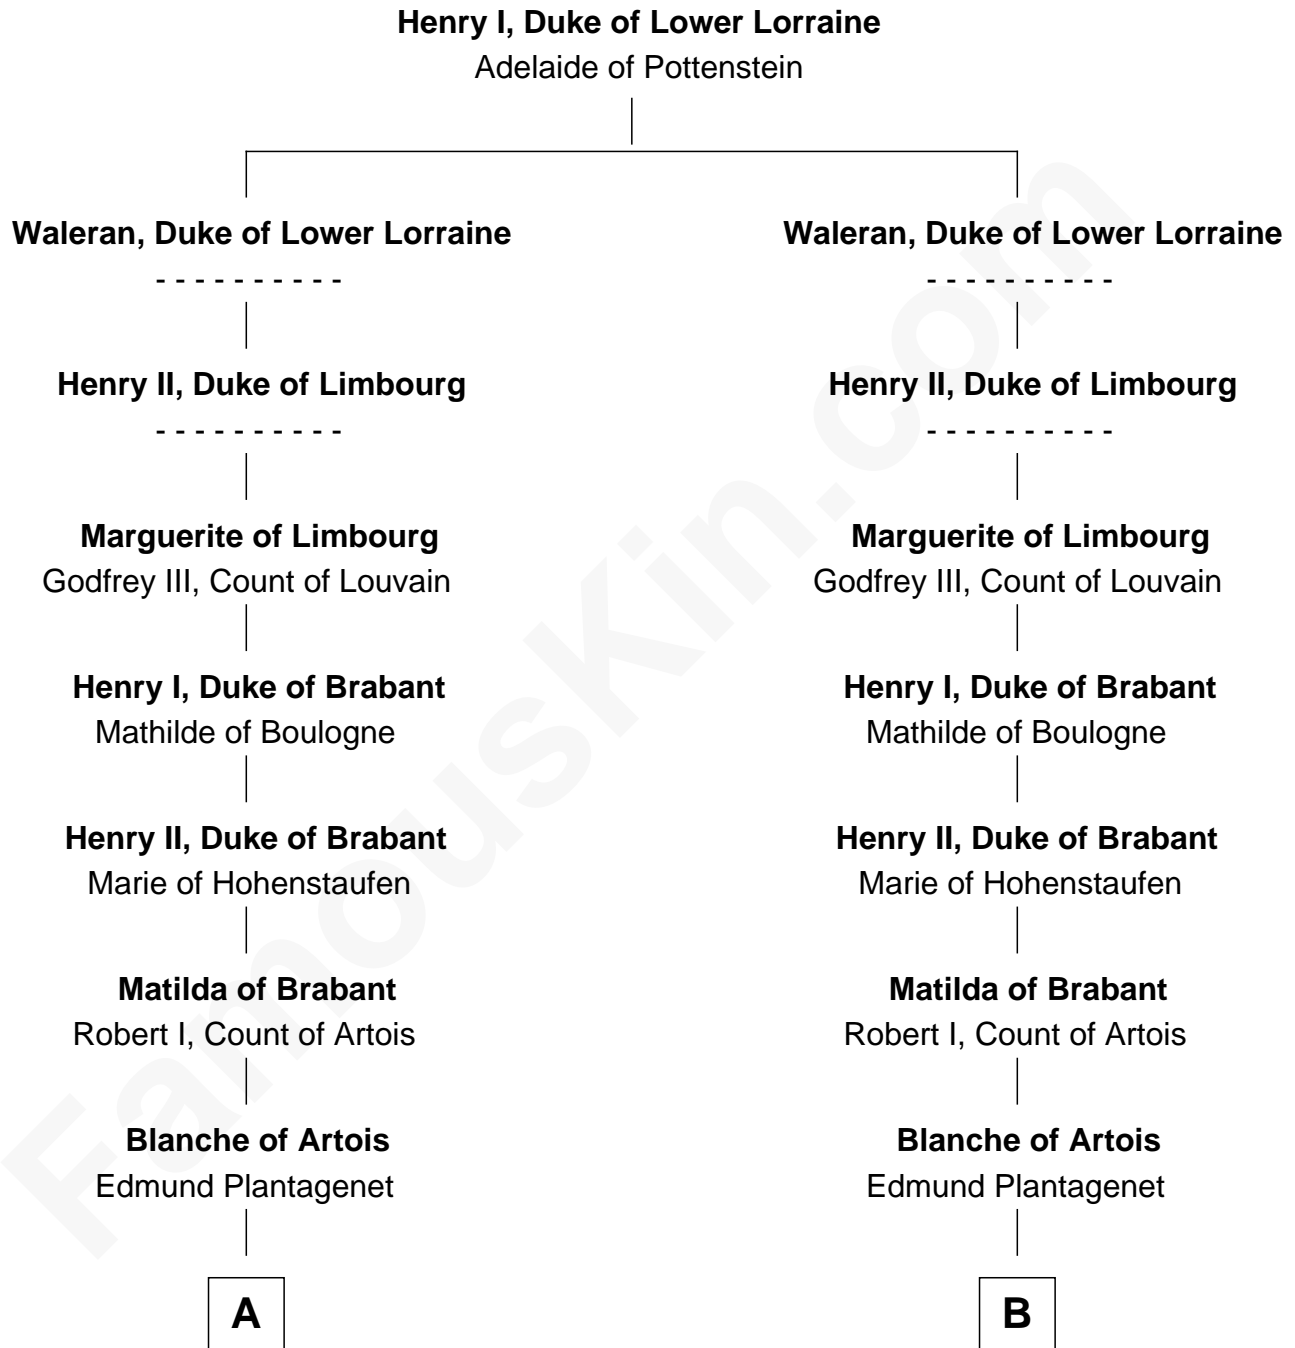

FamousKin.com

Relationship Chart of

Major John Pitcairn

British Commander at Battle of Lexington

16th cousin 4 times removed of

Mary Stuart

Queen of Scots

C

—
Sir Charles Erskine

Mary Hope

—
Mary Erskine

William Hamilton

—
Katherine Hamilton

Rev. David Pitcairn

—
Major John Pitcairn

British Commander at Lexington