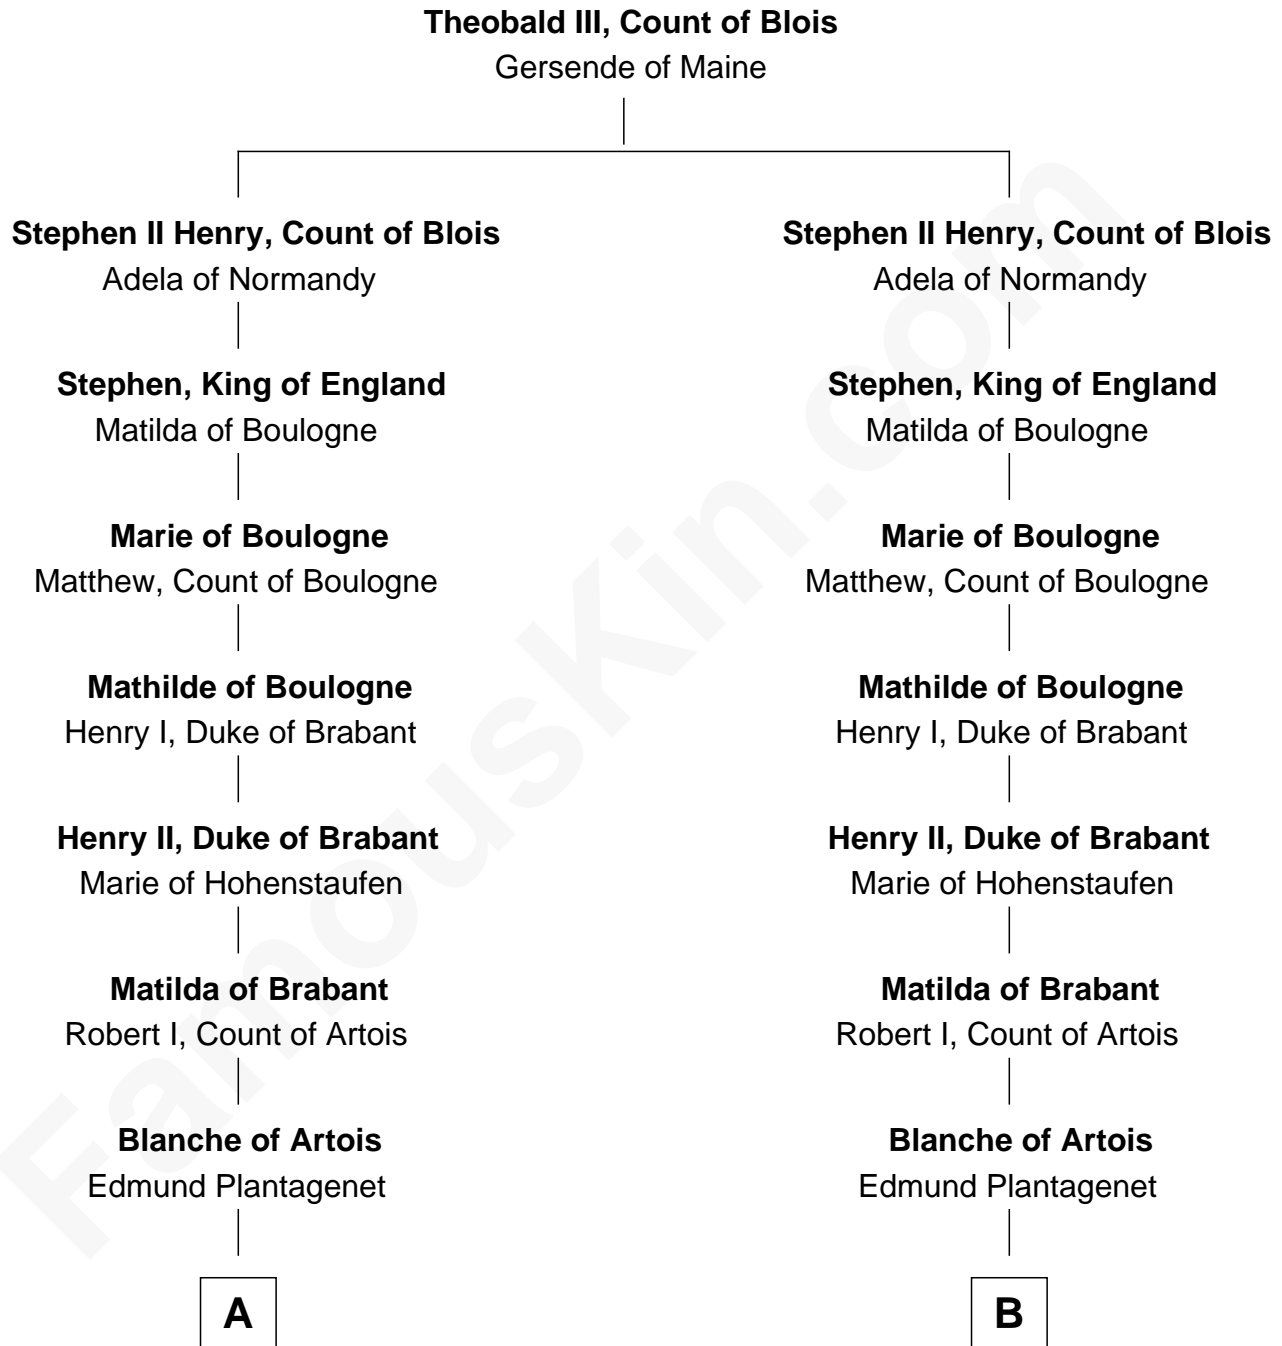

FamousKin.com

Relationship Chart of

Major John Pitcairn

British Commander at Battle of Lexington

16th cousin 4 times removed of

Mary Stuart

Queen of Scots

C

—
Sir Charles Erskine

Mary Hope

—
Mary Erskine

William Hamilton

—
Katherine Hamilton

Rev. David Pitcairn

—
Major John Pitcairn

British Commander at Lexington