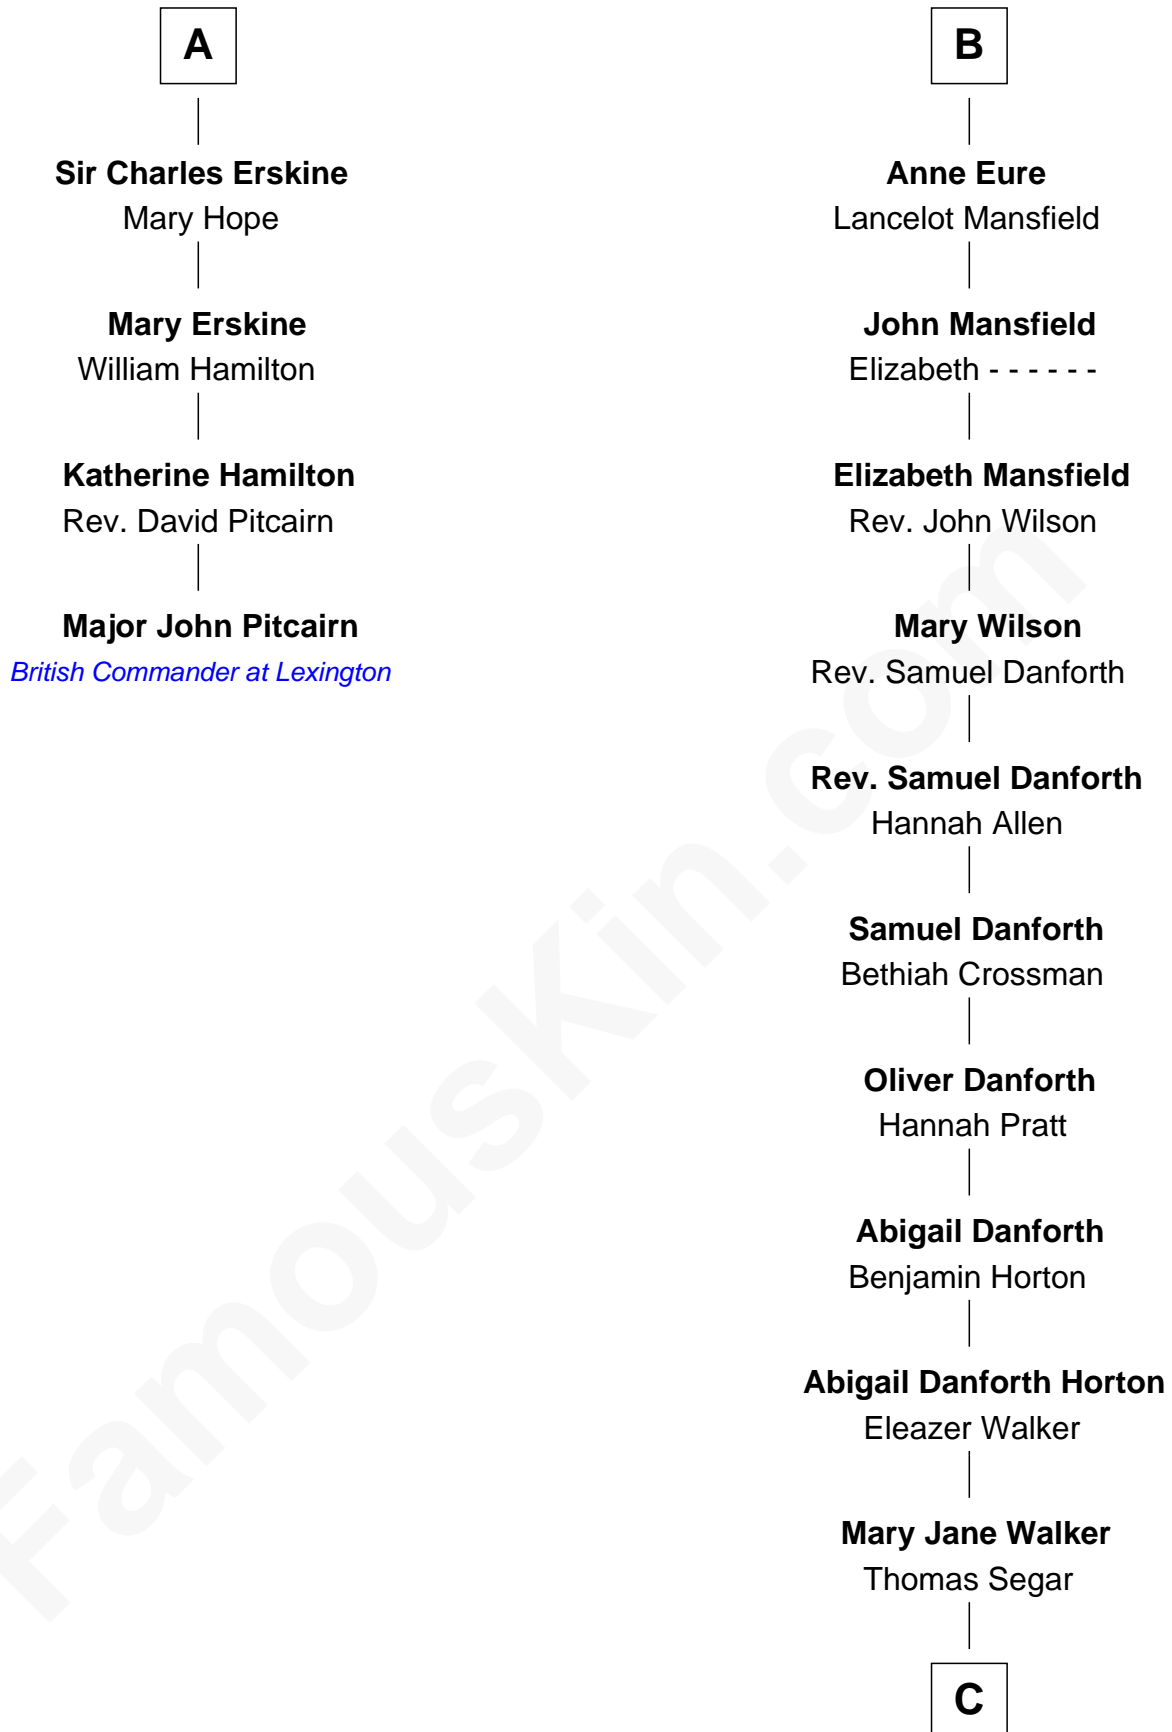

FamousKin.com

Relationship Chart of

Major John Pitcairn

British Commander at Battle of Lexington

10th cousin 8 times removed of

E. C. Segar

Cartoonist (Popeye creator)

C

Amzi Andrews Segar

Erma Irene Crisler

E. C. Segar

Cartoonist

FamousKin.com