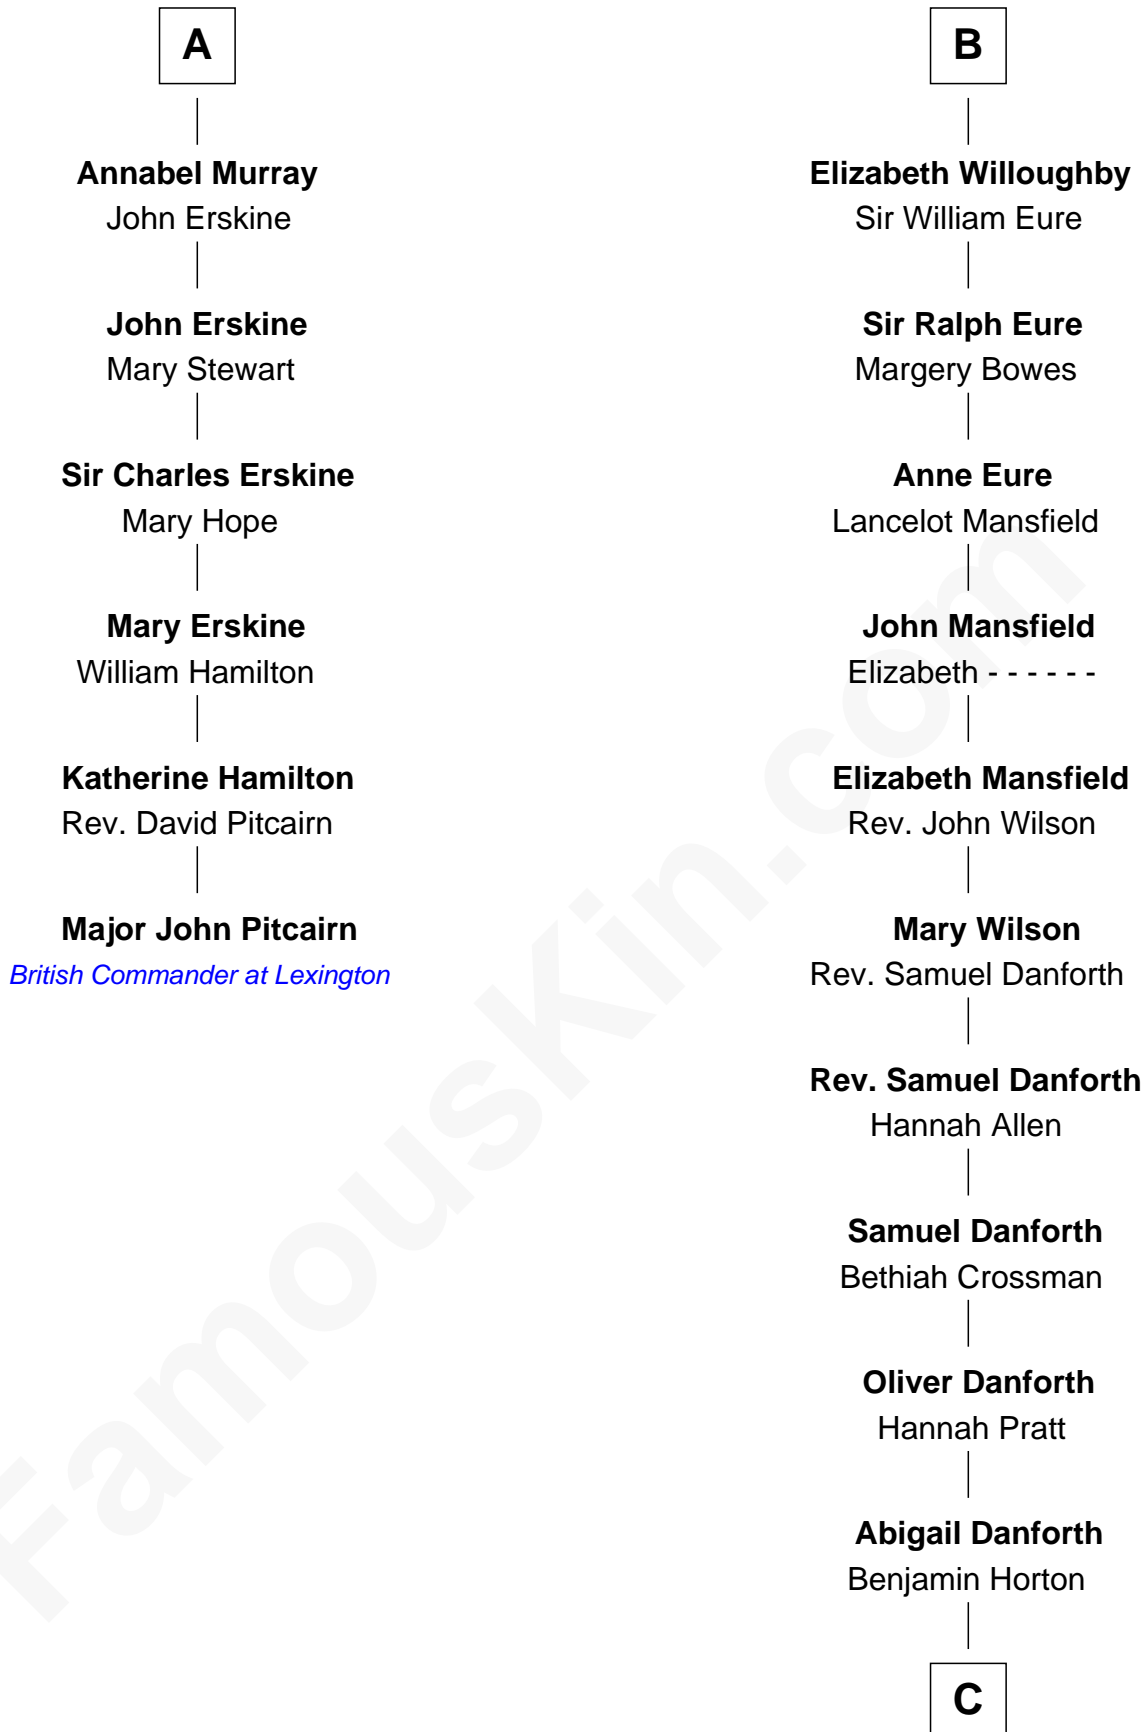

FamousKin.com

Relationship Chart of

Major John Pitcairn

British Commander at Battle of Lexington

12th cousin 8 times removed of

E. C. Segar

Cartoonist (Popeye creator)

E. C. Segar photo by [U. S. War Stamp Council](#)