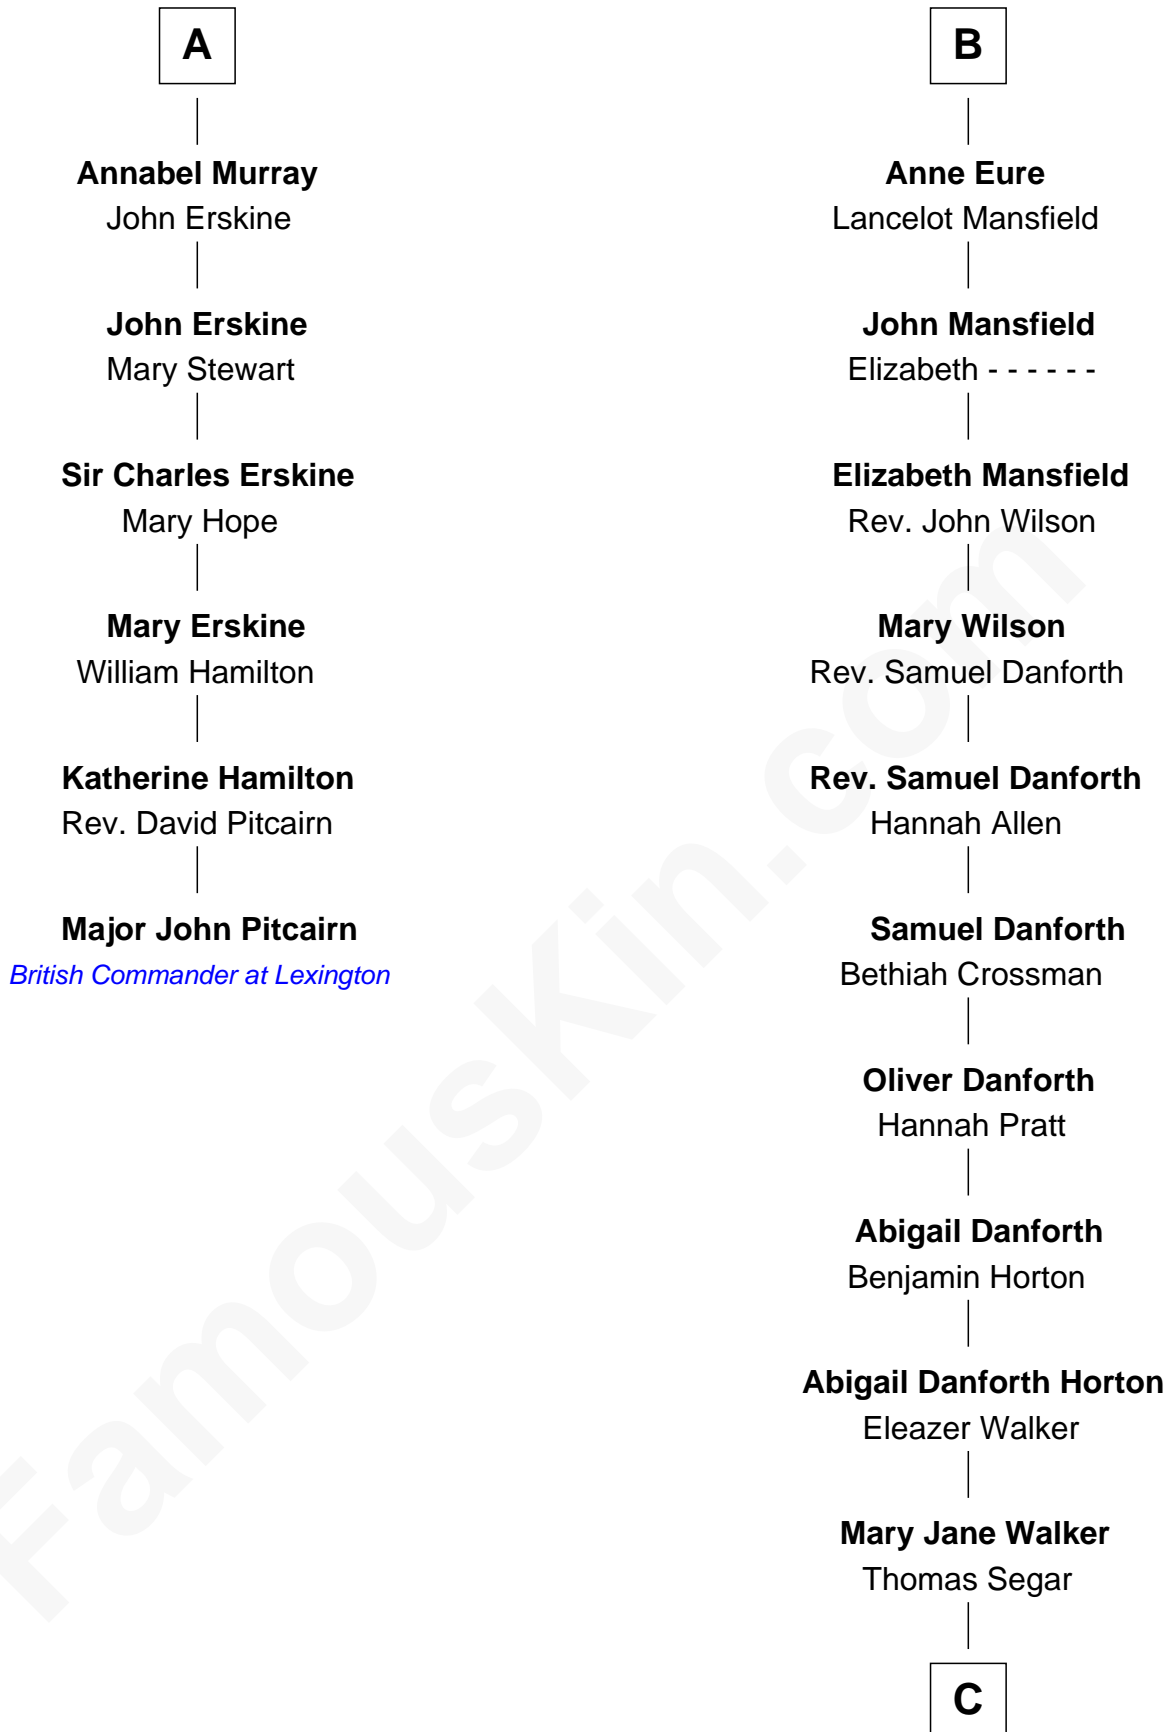

FamousKin.com

Relationship Chart of

Major John Pitcairn

British Commander at Battle of Lexington

12th cousin 6 times removed of

E. C. Segar

Cartoonist (Popeye creator)

C

Amzi Andrews Segar

Erma Irene Crisler

E. C. Segar

Cartoonist

FamousKin.com