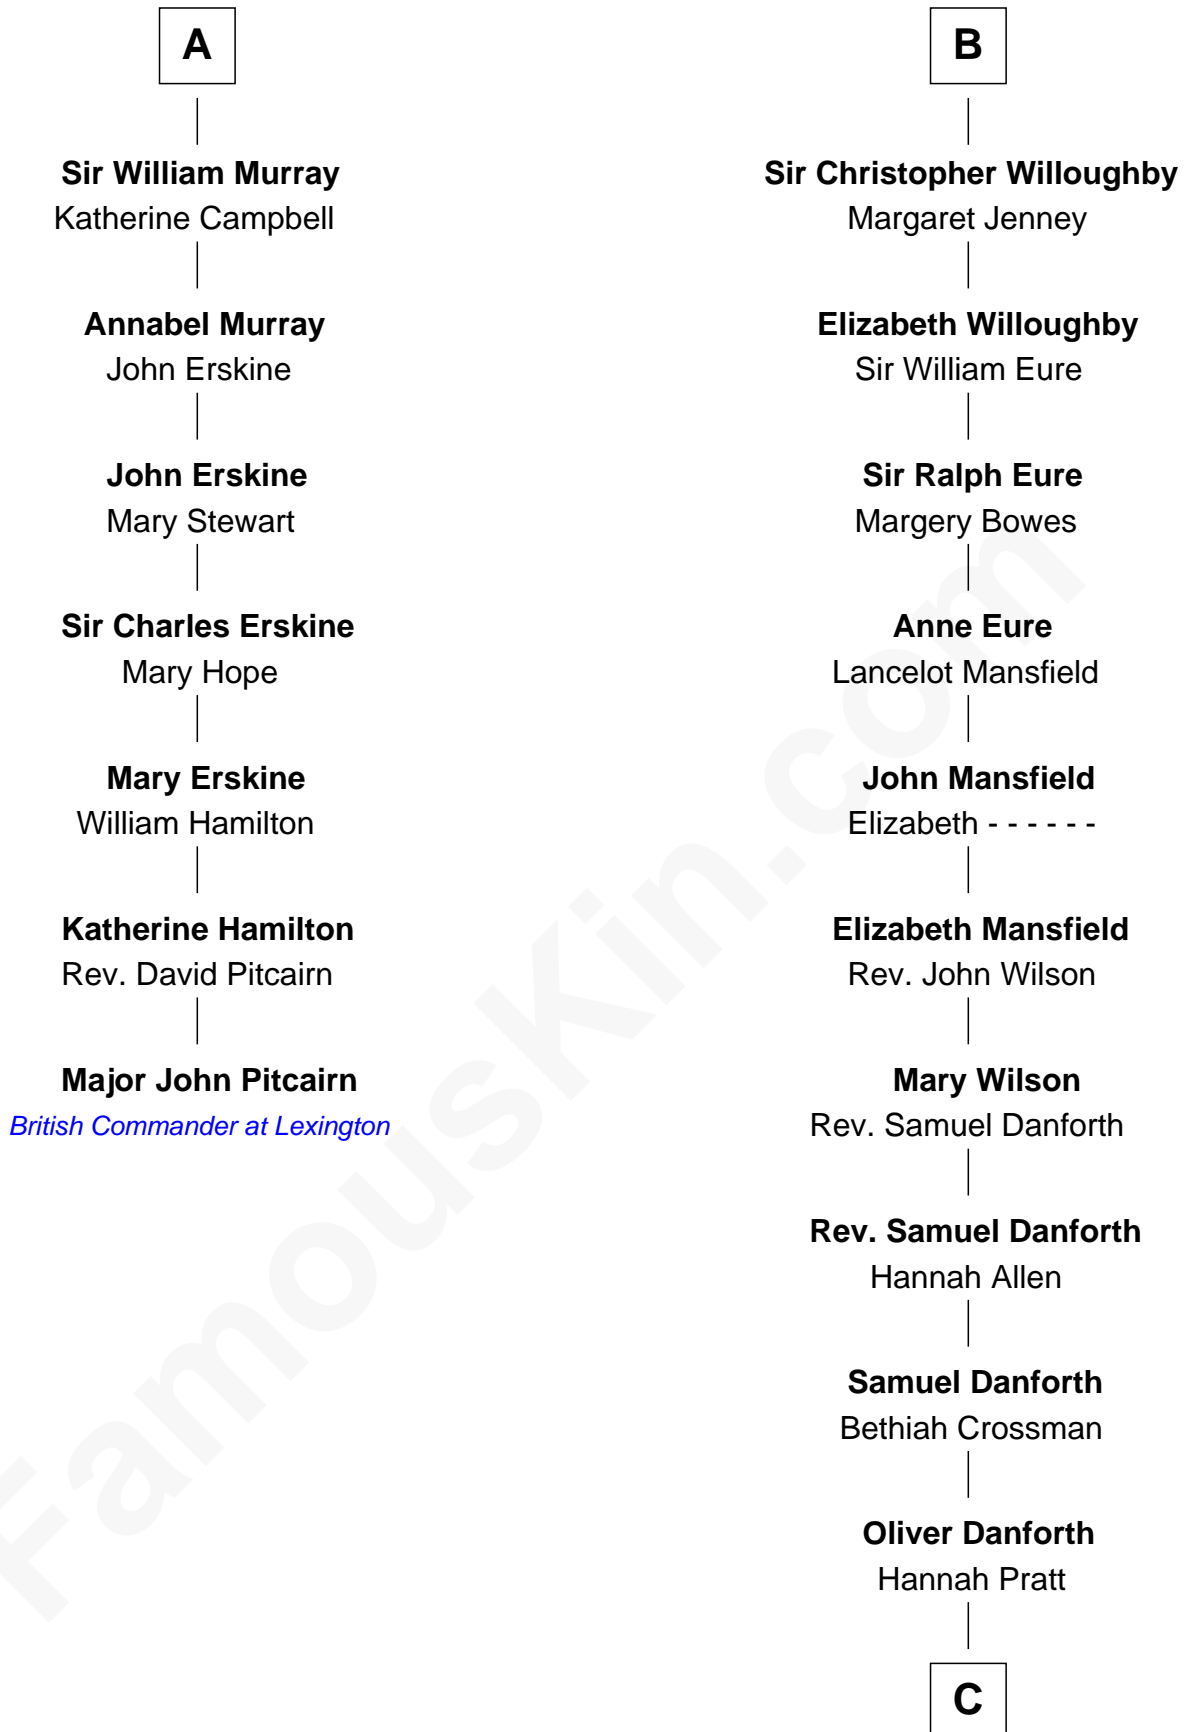

## Relationship Chart of

### Major John Pitcairn

*British Commander at Battle of Lexington*

13th cousin 8 times removed of

**E. C. Segar**

*Cartoonist (Popeye creator)*

**C**

**Abigail Danforth**

Benjamin Horton

**Abigail Danforth Horton**

Eleazer Walker

**Mary Jane Walker**

Thomas Segar

**Amzi Andrews Segar**

Erma Irene Crisler

**E. C. Segar**

*Cartoonist*