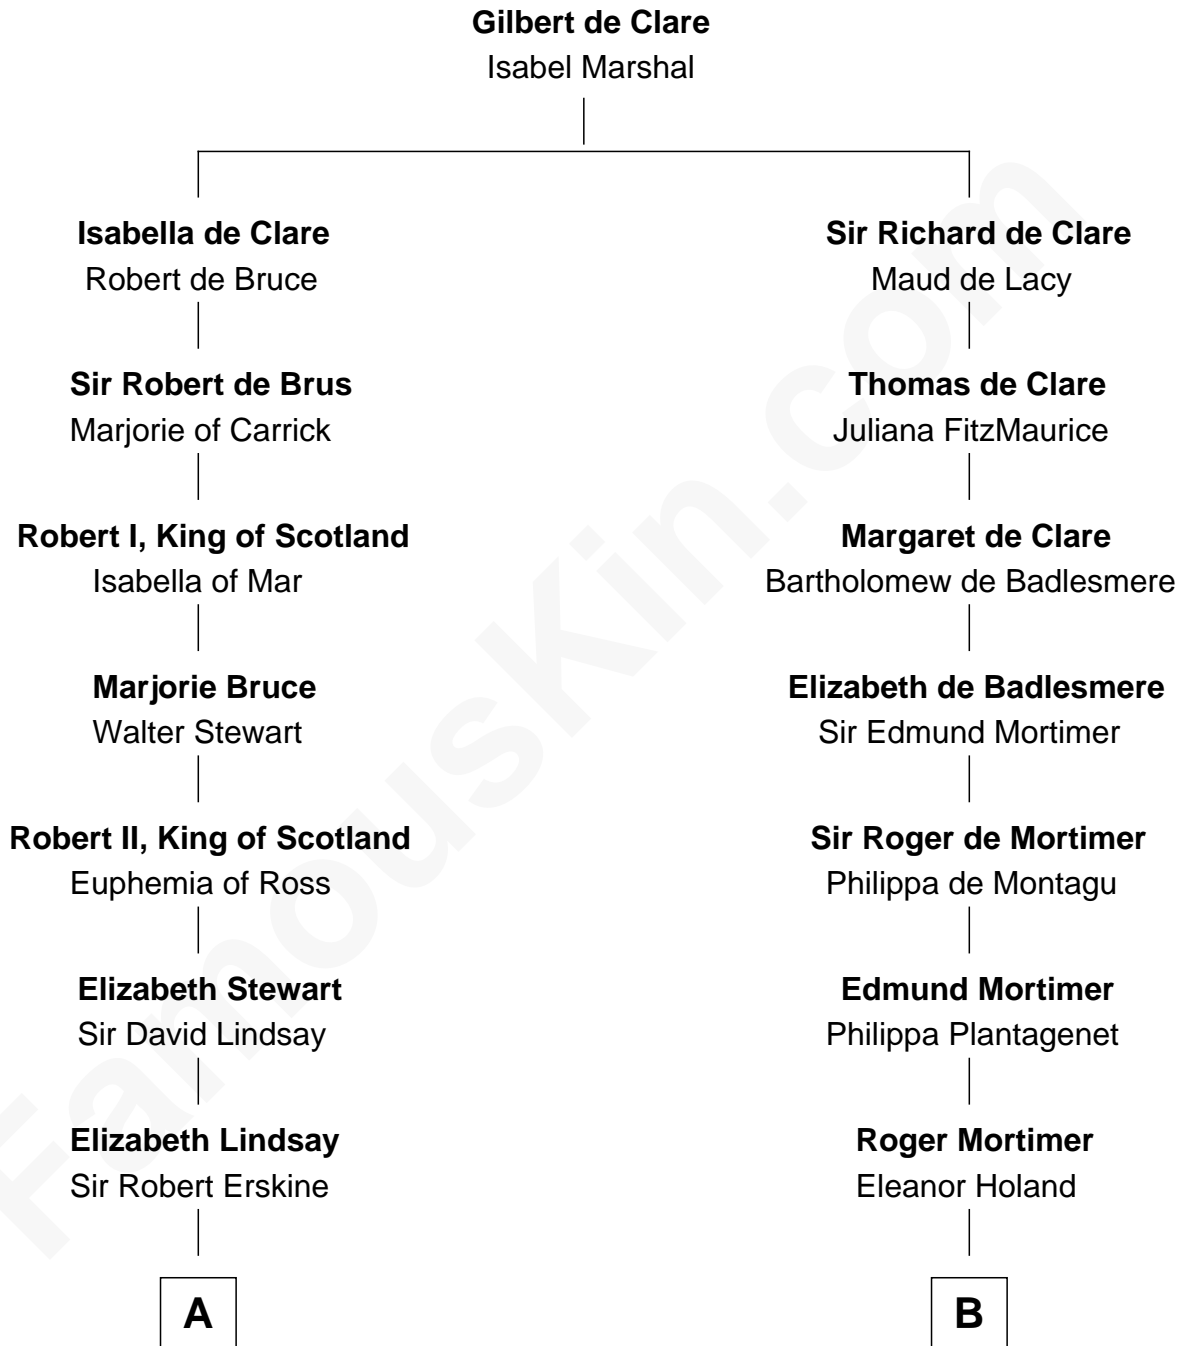

FamousKin.com

Relationship Chart of

Major John Pitcairn

British Commander at Battle of Lexington

16th cousin 4 times removed of

James C. Jones

10th Governor of Tennessee

C

|
Dorothy Chamberlayne

Peter Jones

|
Thomas Jones

Susanna - - - - -

|
Peter Jones

Catherine Chappell

|
James C. Jones

10th Governor of Tennessee