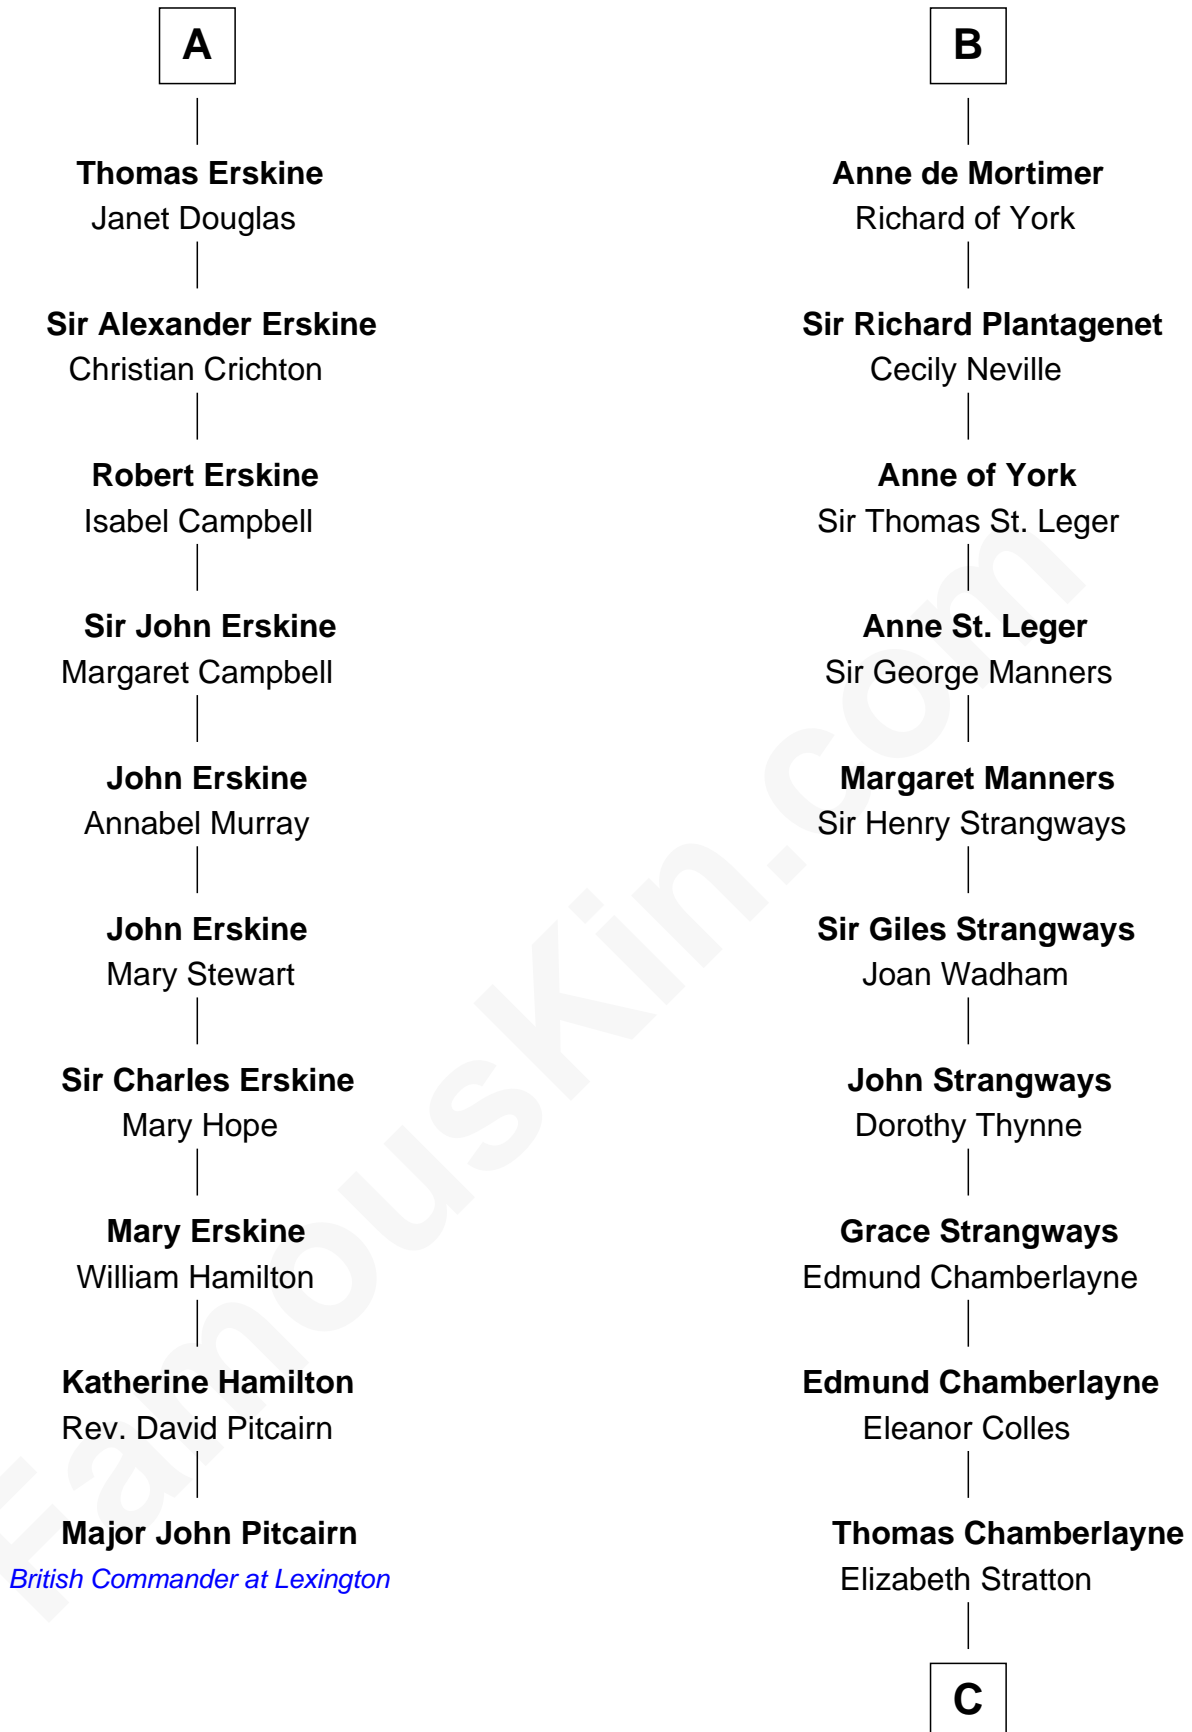

FamousKin.com

Relationship Chart of

Major John Pitcairn

British Commander at Battle of Lexington

16th cousin 4 times removed of

James C. Jones

10th Governor of Tennessee

C

|
Dorothy Chamberlayne

Peter Jones

|
Thomas Jones

Susanna - - - - -

|
Peter Jones

Catherine Chappell

|
James C. Jones

10th Governor of Tennessee