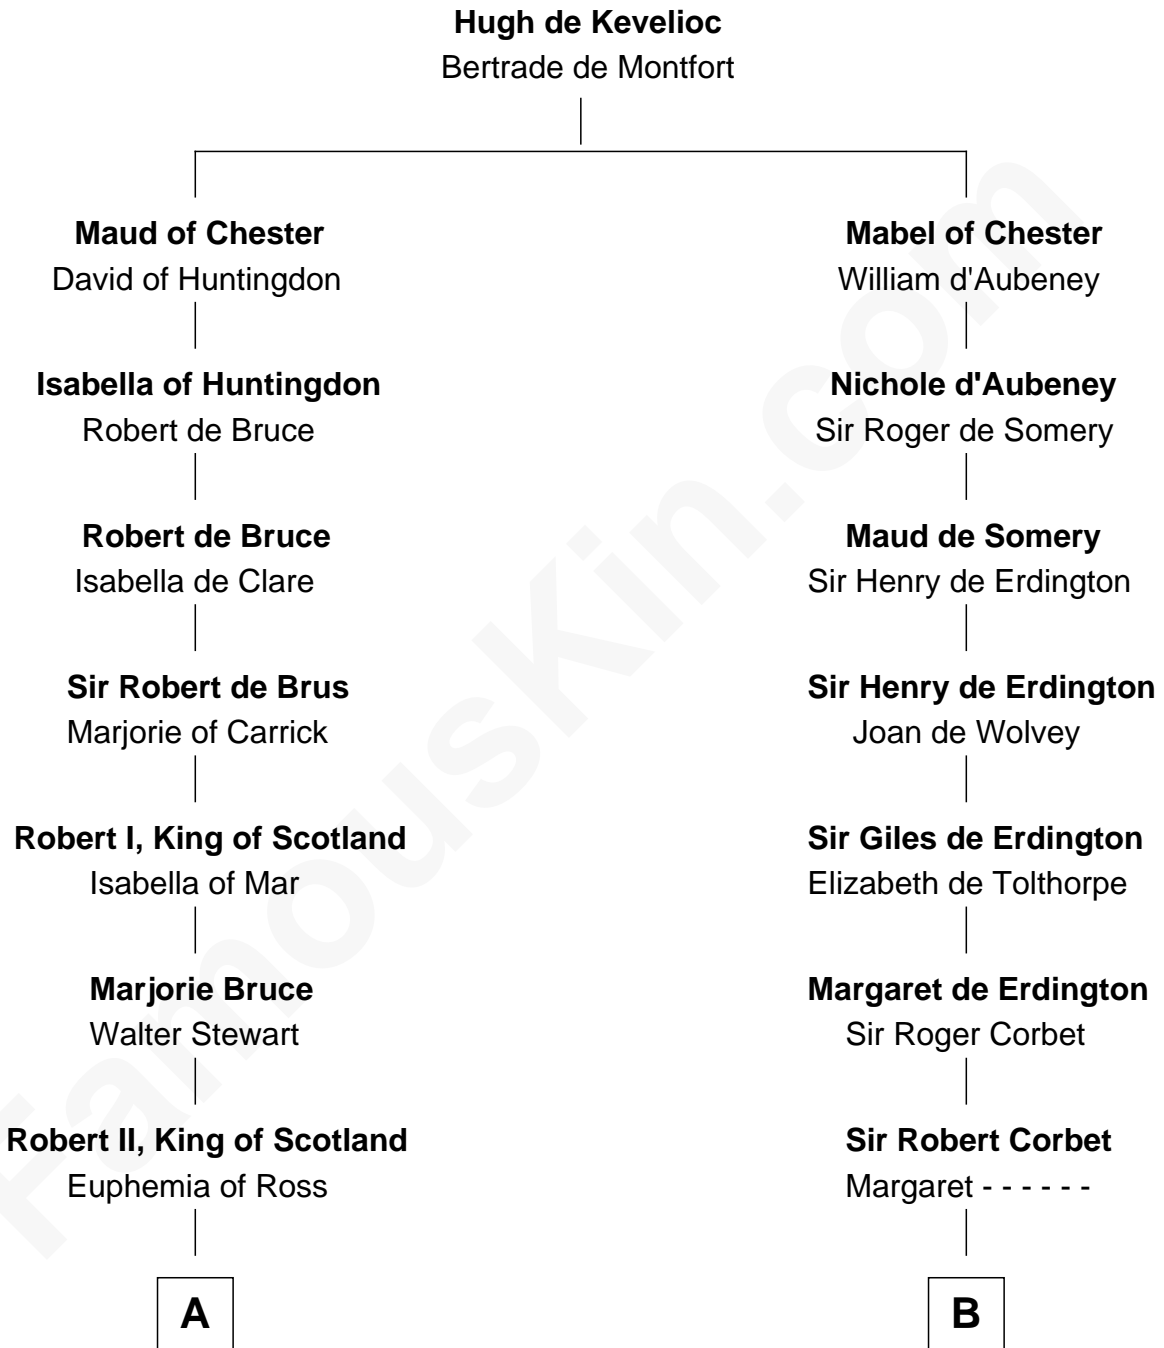

FamousKin.com

Relationship Chart of

Major John Pitcairn

British Commander at Battle of Lexington

18th cousin 1 time removed of

John Davis

14th and 17th Governor of Massachusetts

C