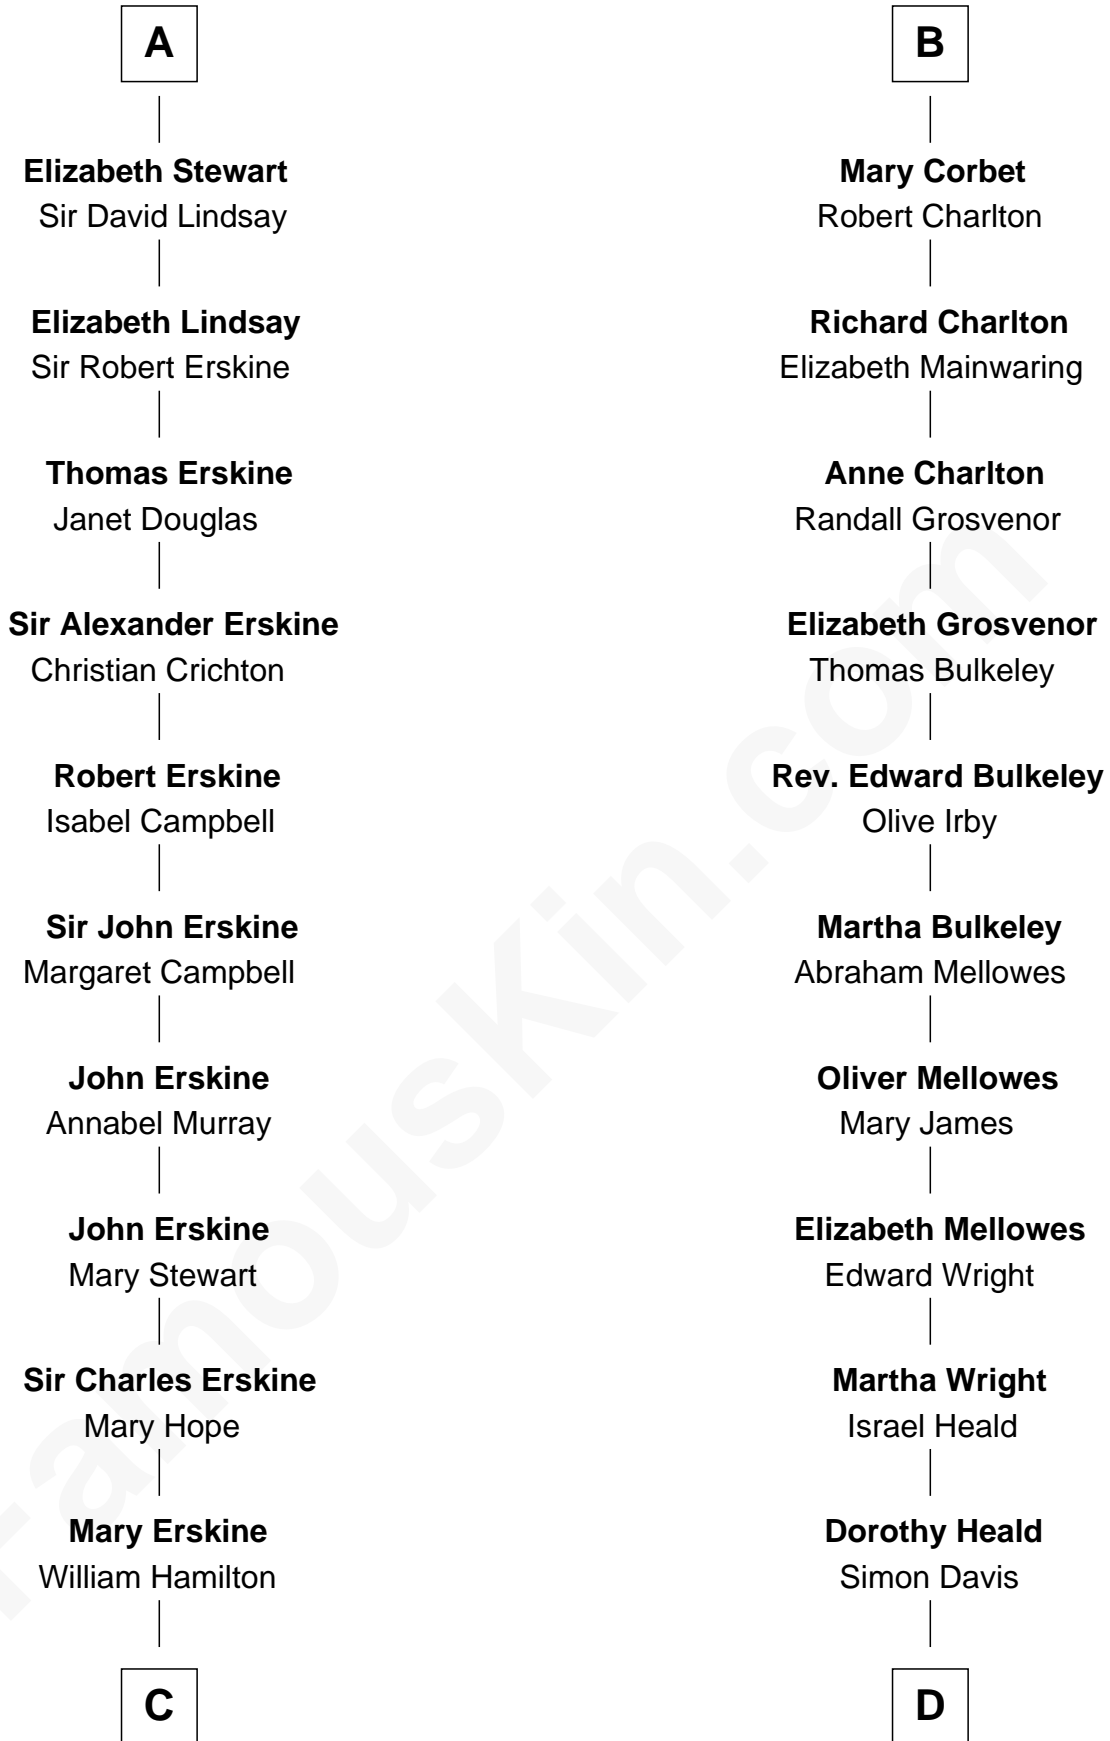

FamousKin.com

Relationship Chart of

Major John Pitcairn

British Commander at Battle of Lexington

18th cousin 1 time removed of

John Davis

14th and 17th Governor of Massachusetts

C