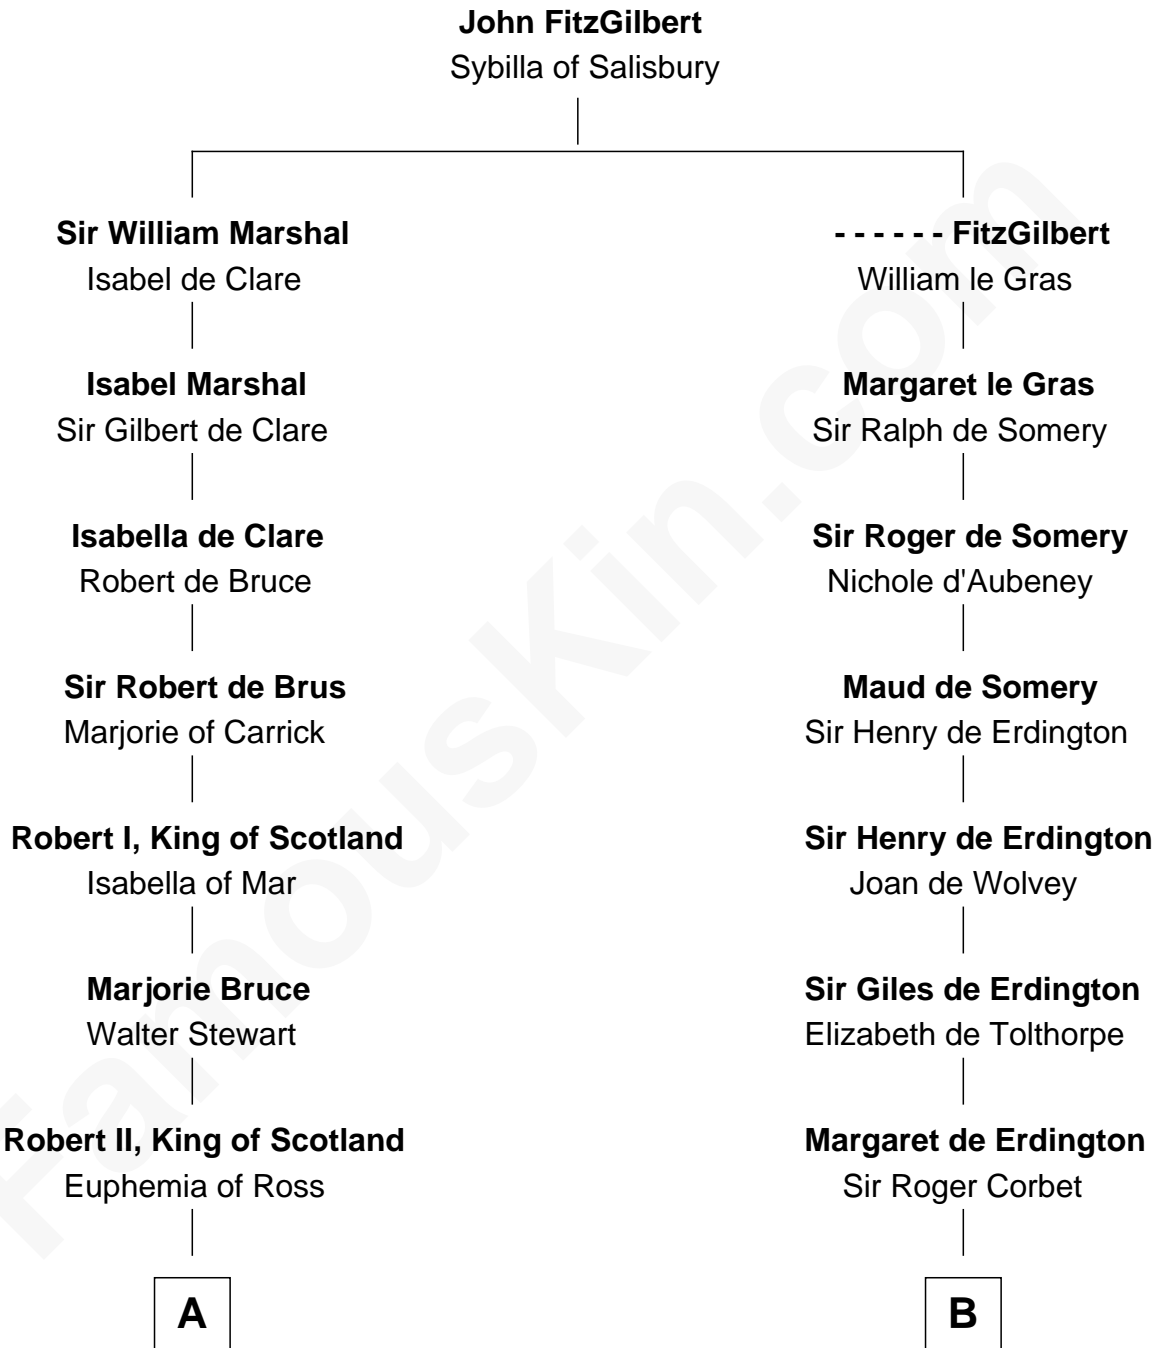

FamousKin.com

Relationship Chart of

Major John Pitcairn

British Commander at Battle of Lexington

18th cousin 2 times removed of

John Davis

14th and 17th Governor of Massachusetts

C

Katherine Hamilton

Rev. David Pitcairn

Major John Pitcairn

British Commander at Lexington

D

Dorothy Heald

Simon Davis

Simon Davis