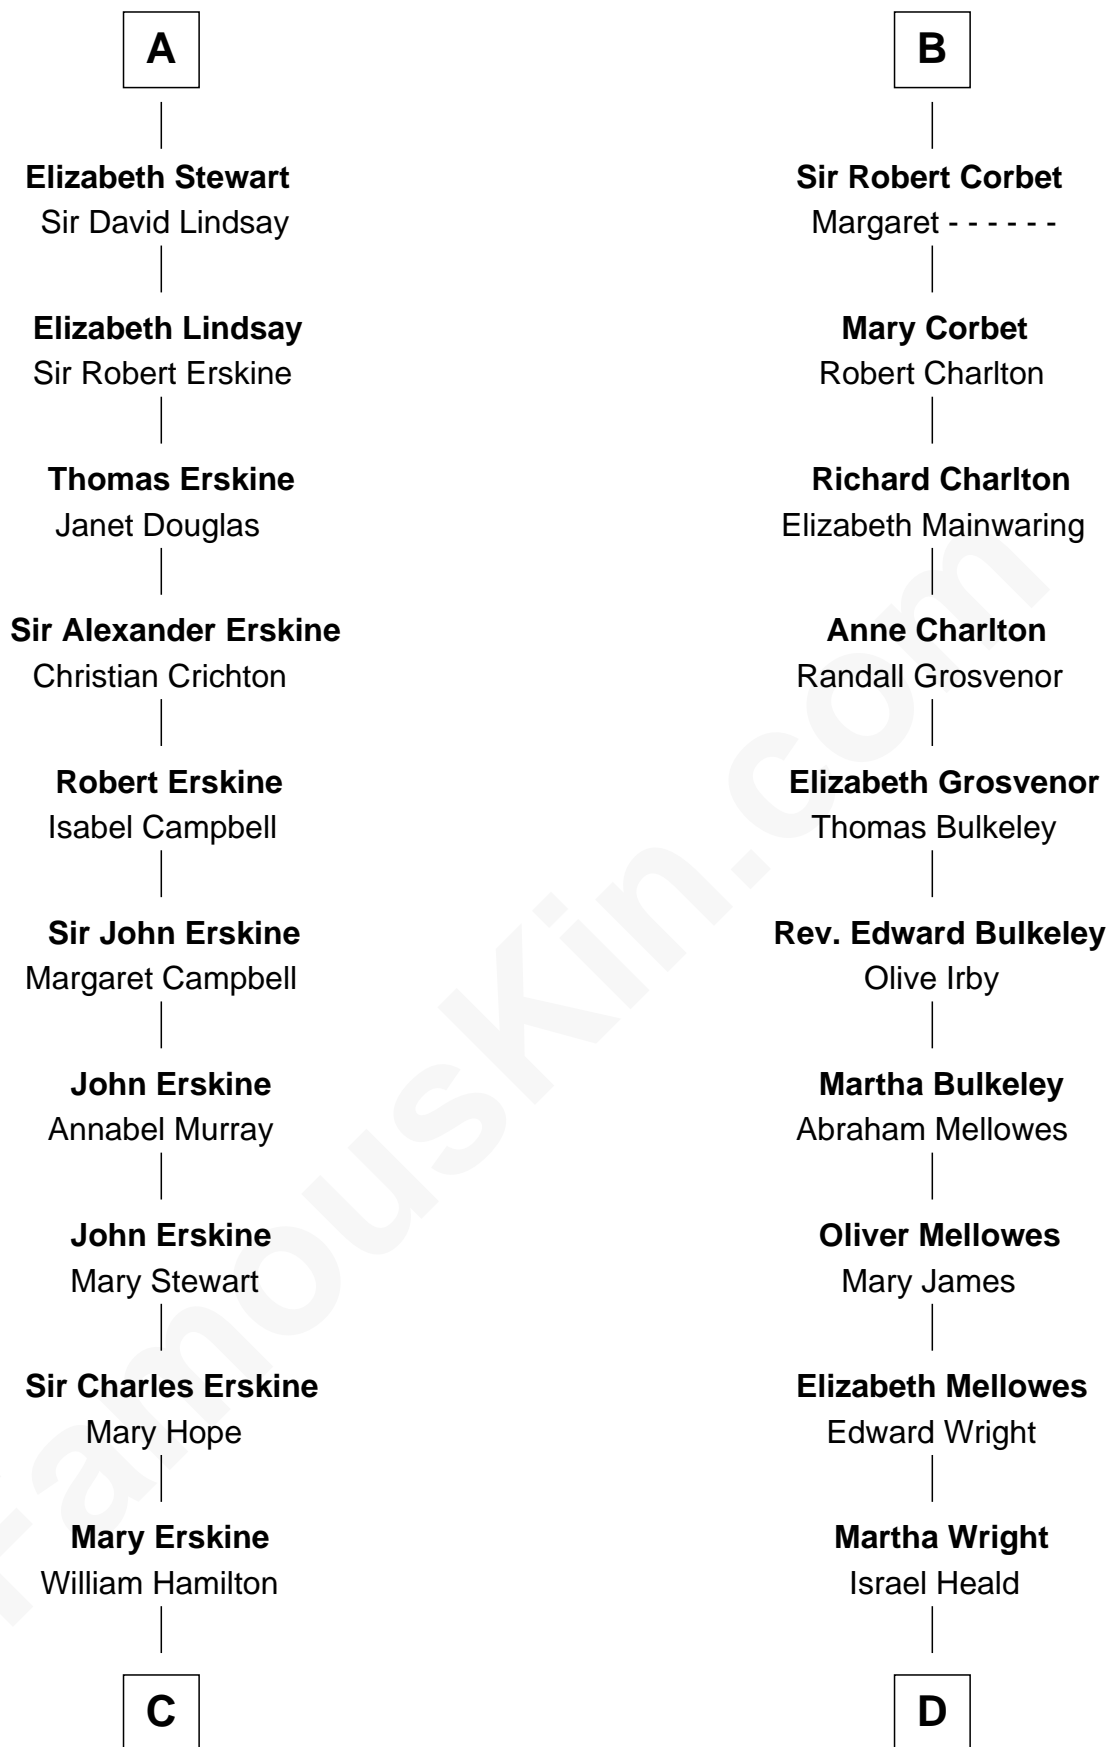

FamousKin.com

Relationship Chart of

Major John Pitcairn

British Commander at Battle of Lexington

18th cousin 2 times removed of

John Davis

14th and 17th Governor of Massachusetts

C