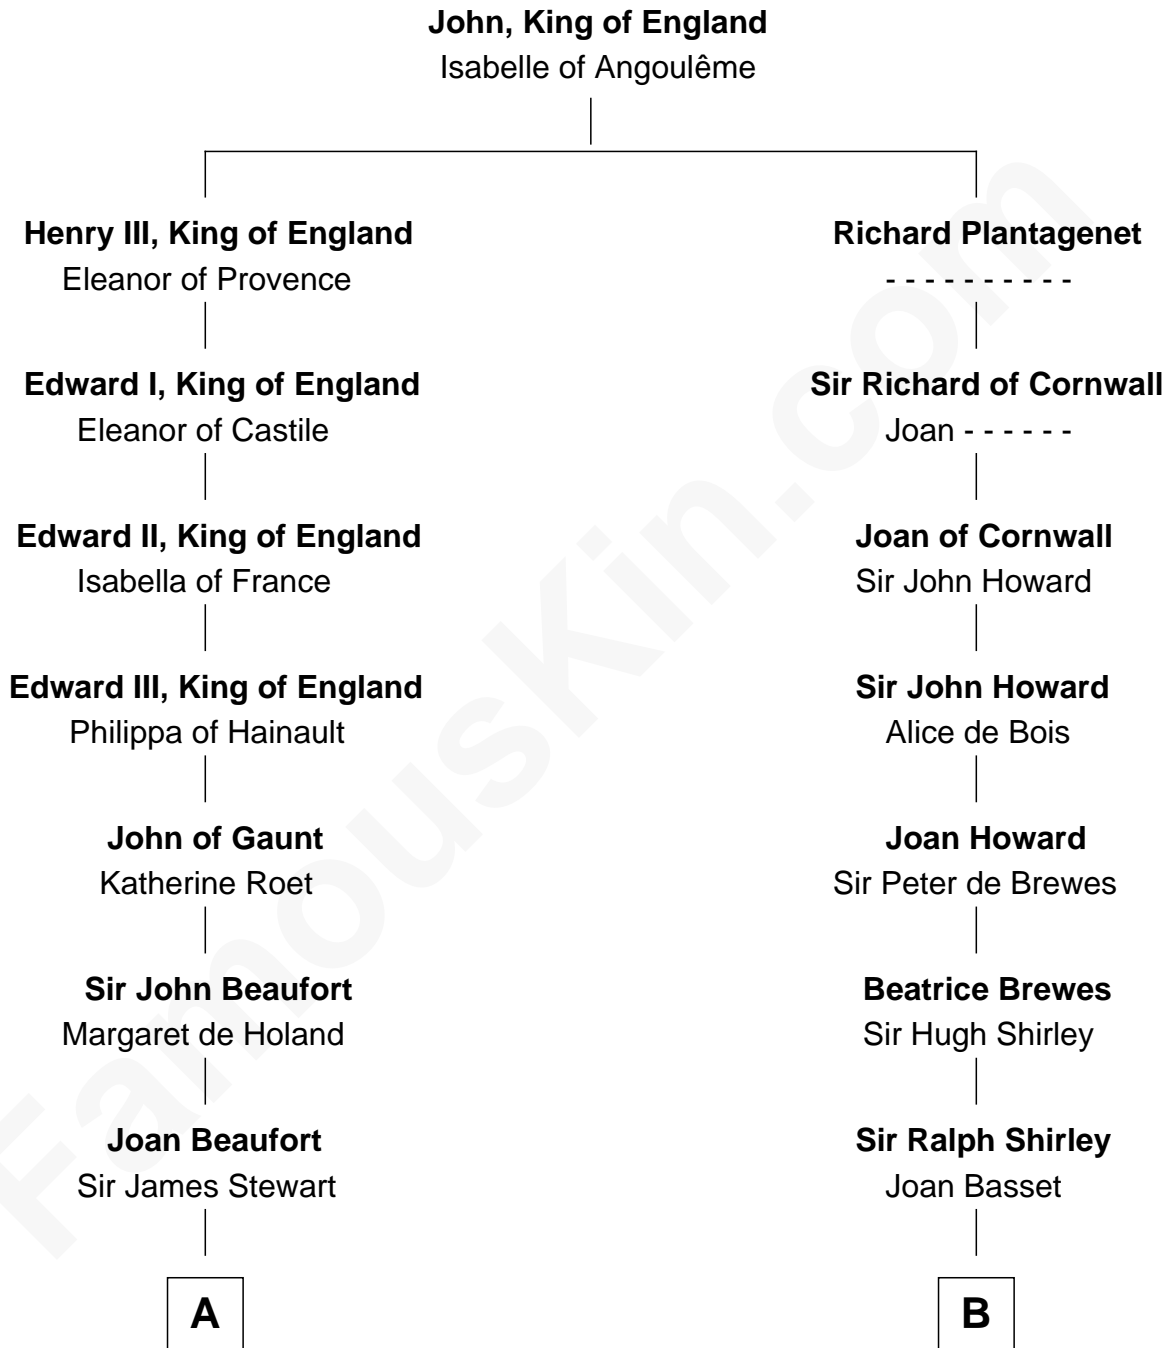

FamousKin.com

Relationship Chart of

Major John Pitcairn

British Commander at Battle of Lexington

15th cousin 6 times removed of

William Henry Moore

Co-Founder, U.S. Steel and Nabisco

C

Sarah Browne
George Beckwith

George Beckwith
Rachel Marsh

George Beckwith
Mary Bradley

Rachael Arvilla Beckwith
Nathaniel Ford Moore

William Henry Moore
Co-Founder, U.S. Steel and Nabisco

FamousKin.com