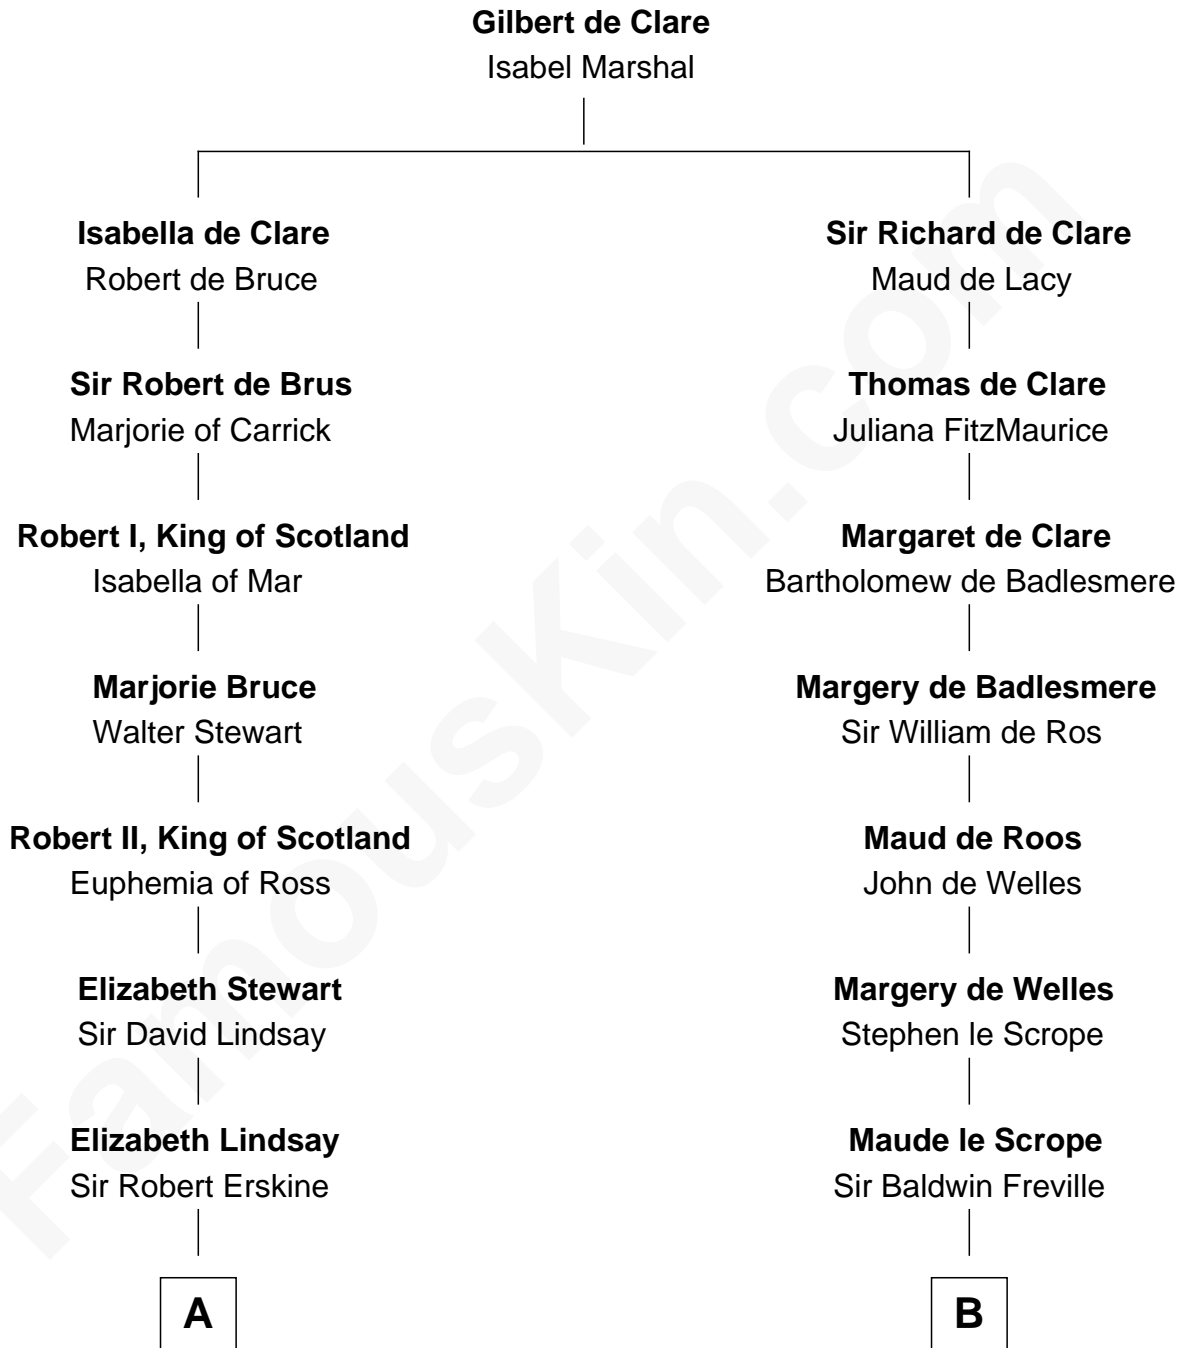

FamousKin.com

Relationship Chart of

Major John Pitcairn

British Commander at Battle of Lexington

16th cousin 5 times removed of

William Henry Moore

Co-Founder, U.S. Steel and Nabisco

C

Sarah Browne
George Beckwith

George Beckwith
Rachel Marsh

George Beckwith
Mary Bradley

Rachael Arvilla Beckwith
Nathaniel Ford Moore

William Henry Moore
Co-Founder, U.S. Steel and Nabisco

FamousKin.com