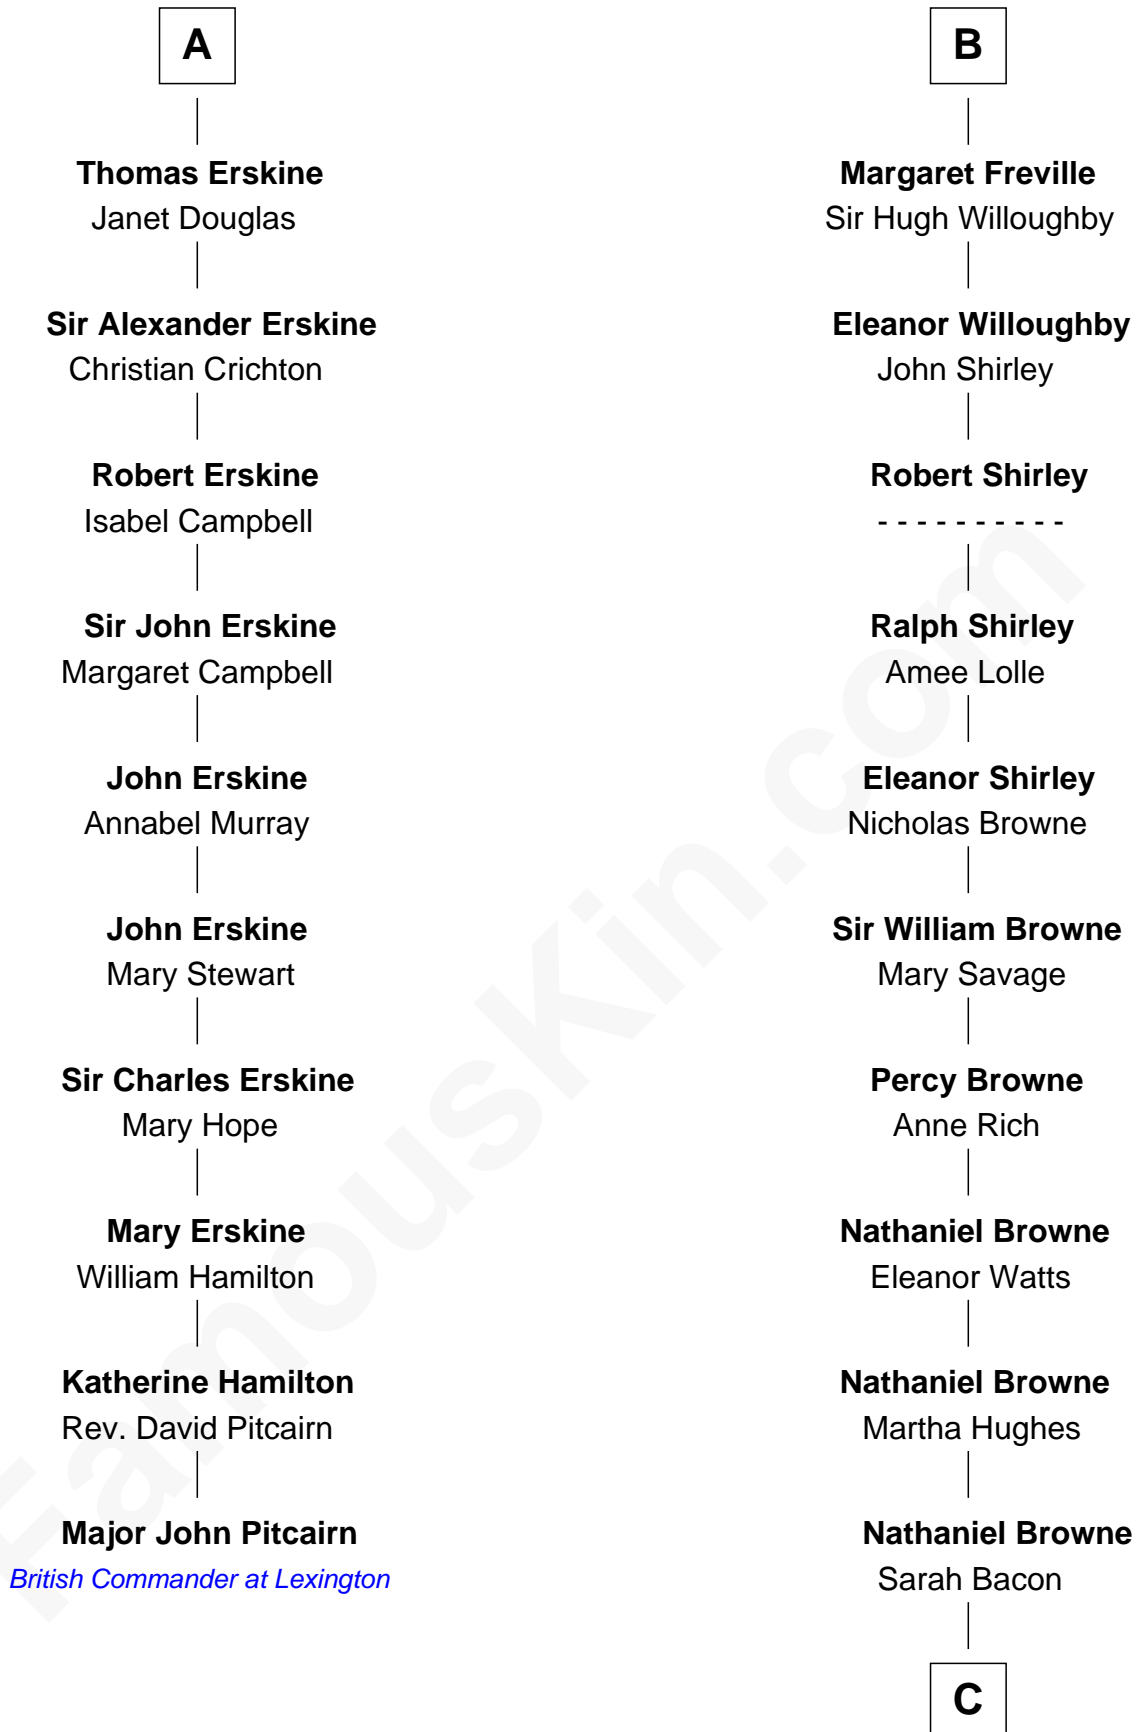

FamousKin.com

Relationship Chart of

Major John Pitcairn

British Commander at Battle of Lexington

16th cousin 5 times removed of

William Henry Moore

Co-Founder, U.S. Steel and Nabisco

C

Sarah Browne
George Beckwith

George Beckwith
Rachel Marsh

George Beckwith
Mary Bradley

Rachael Arvilla Beckwith
Nathaniel Ford Moore

William Henry Moore
Co-Founder, U.S. Steel and Nabisco

FamousKin.com