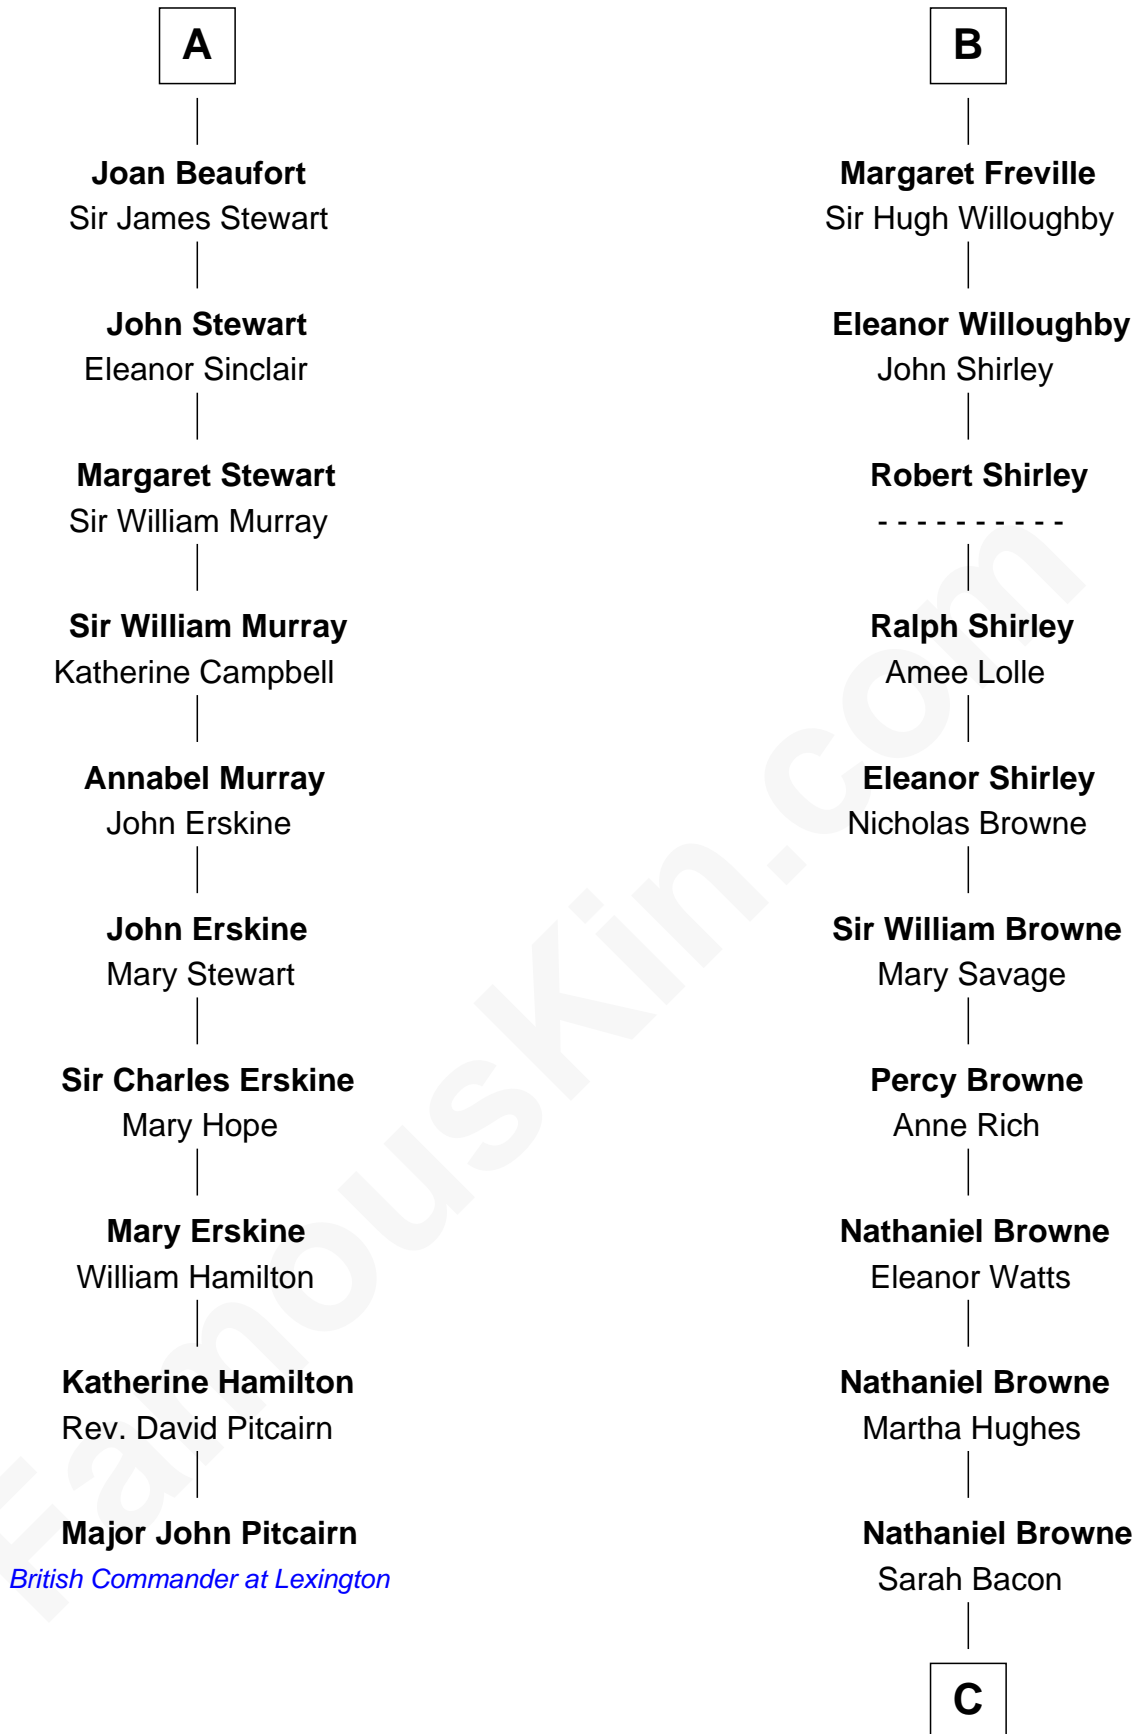

FamousKin.com

Relationship Chart of

Major John Pitcairn

British Commander at Battle of Lexington

16th cousin 5 times removed of

William Henry Moore

Co-Founder, U.S. Steel and Nabisco

Sir William Longespee

Ela of Salisbury

Stephen Longespee
Emmeline de Ridelisford

Ela Longespee
Sir Roger la Zouche

Sir Alan la Zouche
Eleanor de Segrave

Maude la Zouche
Sir Robert de Holland

Thomas Holand
Joan Plantagenet

Sir Thomas de Holand
Alice Fitzalan

Margaret de Holand
Sir John Beaufort

A

Ida Longespee
Sir William de Beauchamp

Beatrice de Beauchamp
Thomas FitzOtto

Maud FitzThomas
John de Botetourte

Thomas de Botetourte
Joan de Somery

John de Botetourte
Joyce la Zouche de Mortimer

Joyce de Botetourte
Sir Baldwin Freville

Sir Baldwin Freville
Maude le Scrope

B

C

Sarah Browne
George Beckwith

George Beckwith
Rachel Marsh

George Beckwith
Mary Bradley

Rachael Arvilla Beckwith
Nathaniel Ford Moore