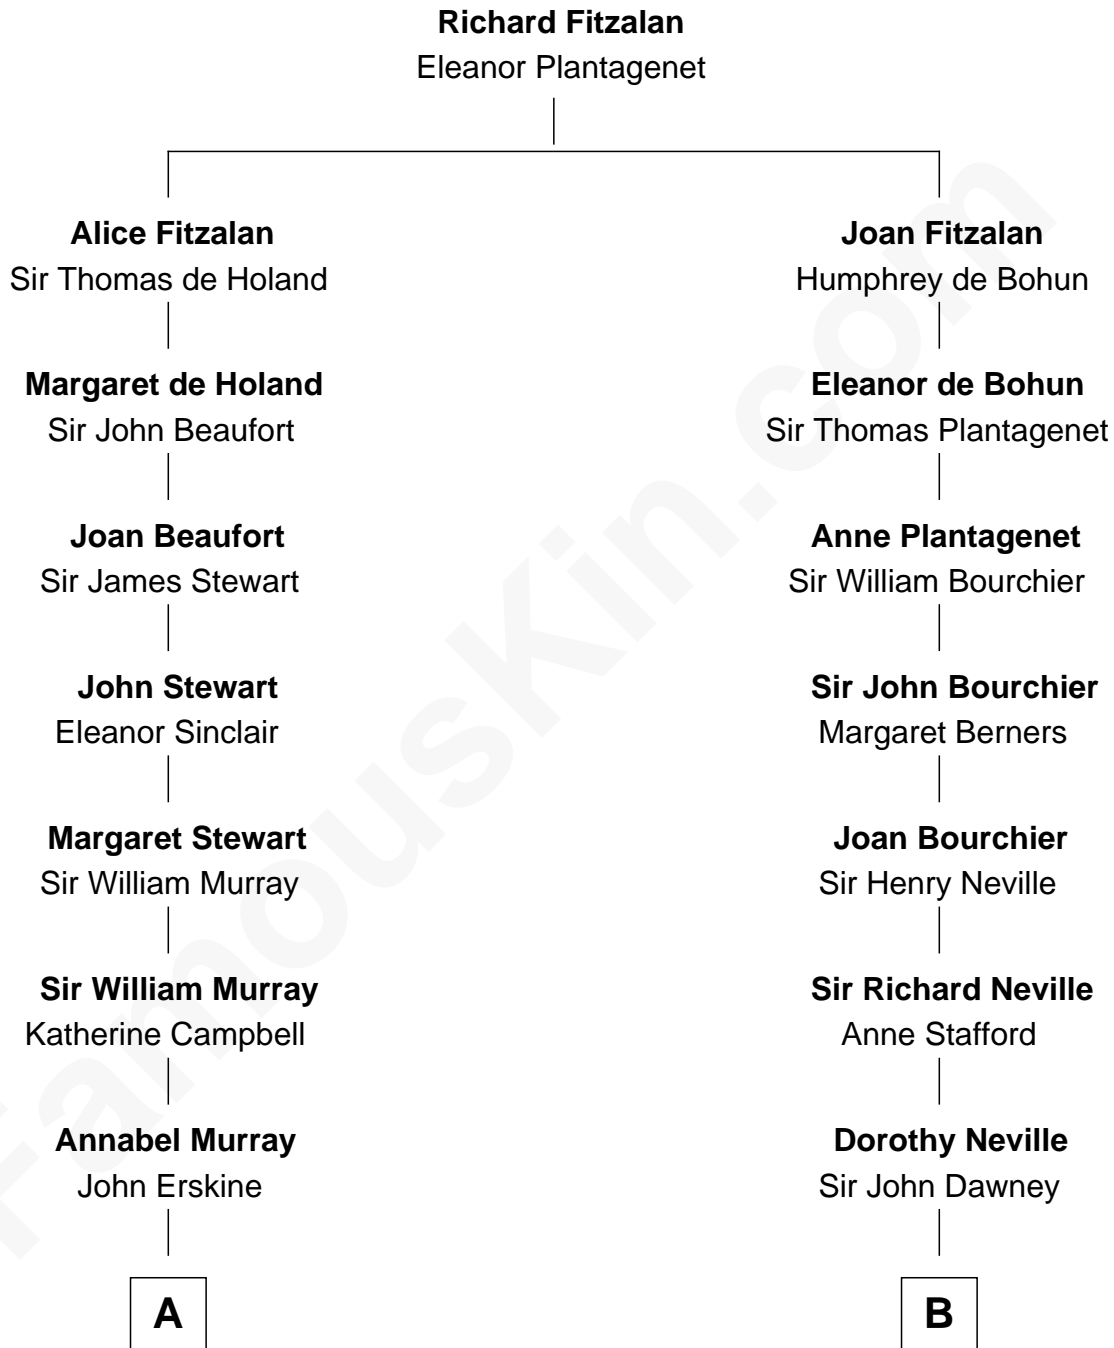

## Relationship Chart of

### Major John Pitcairn

*British Commander at Battle of Lexington*

11th cousin 9 times removed of

**Jimmy Carter**

*39th U.S. President*

**C**

**James E. Pratt**

Sophonra C. Cowan

**Nina Pratt**

William Archibald Carter

**Earl Carter**

Lillian Gordy

**Jimmy Carter**

*39th U.S. President*

FamousKin.com