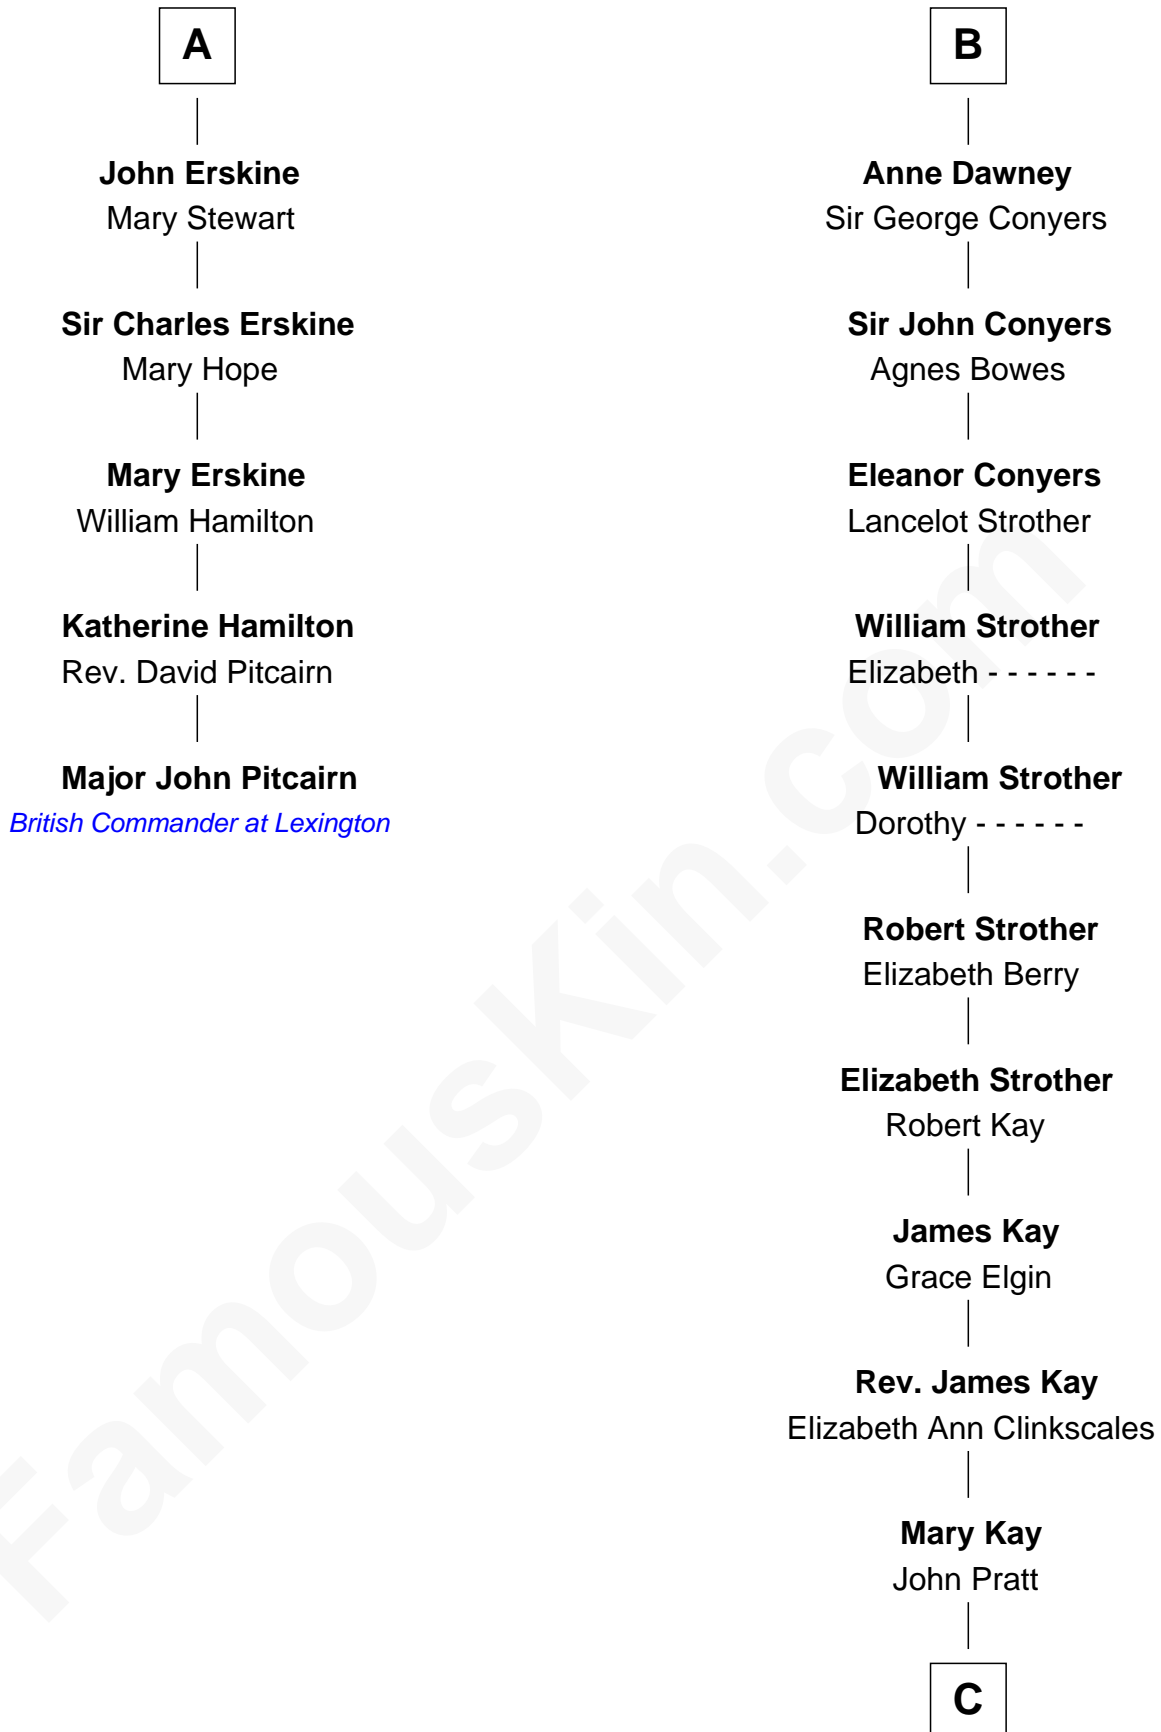

## Relationship Chart of

### Major John Pitcairn

*British Commander at Battle of Lexington*

11th cousin 9 times removed of

**Jimmy Carter**

*39th U.S. President*

**C**

**James E. Pratt**

Sophonra C. Cowan

**Nina Pratt**

William Archibald Carter

**Earl Carter**

Lillian Gordy

**Jimmy Carter**

*39th U.S. President*

FamousKin.com