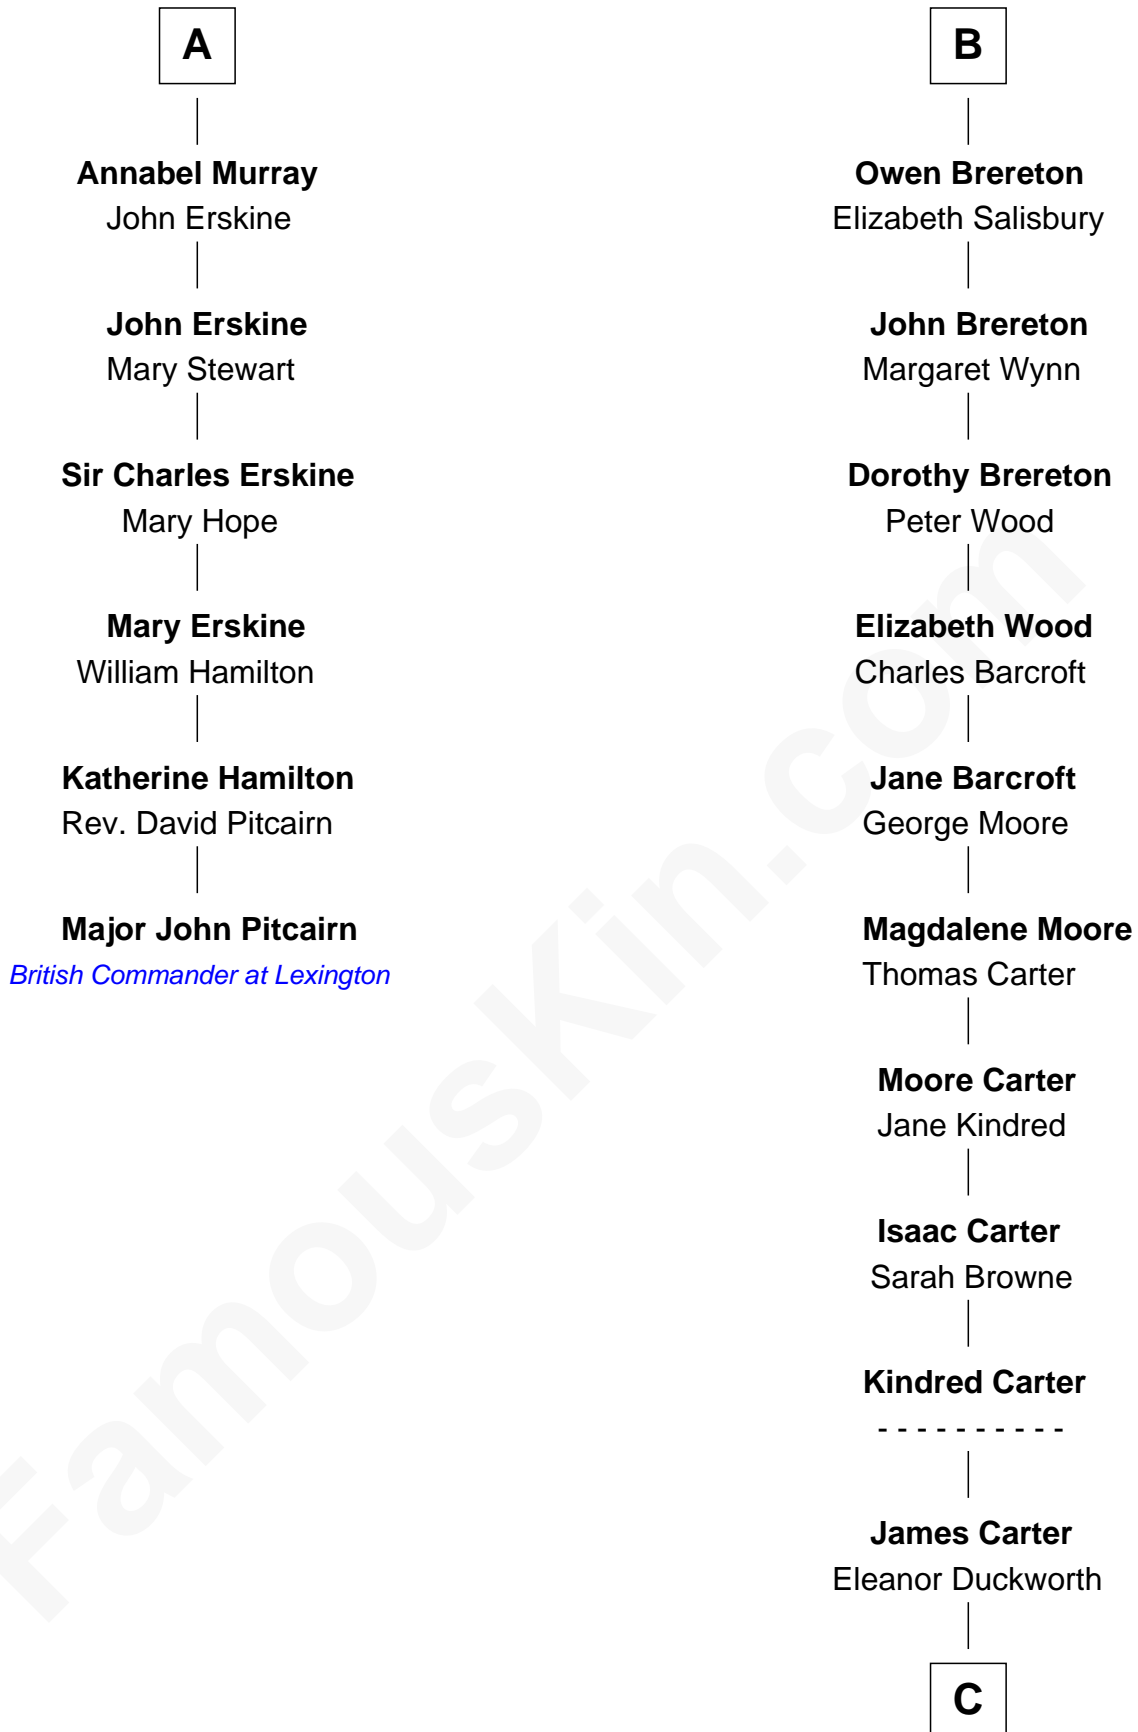

FamousKin.com

Relationship Chart of

Major John Pitcairn

British Commander at Battle of Lexington

12th cousin 9 times removed of

Jimmy Carter

39th U.S. President

Sir Robert de Holland

Maude la Zouche

C

|
Wiley Carter

Ann Ansley

|
Littleberry Walker Carter

Mary Ann Diligent Seals

|
William Archibald Carter

Nina Pratt

|
Earl Carter

Lillian Gordy

|
Jimmy Carter

39th U.S. President

FamousKin.com