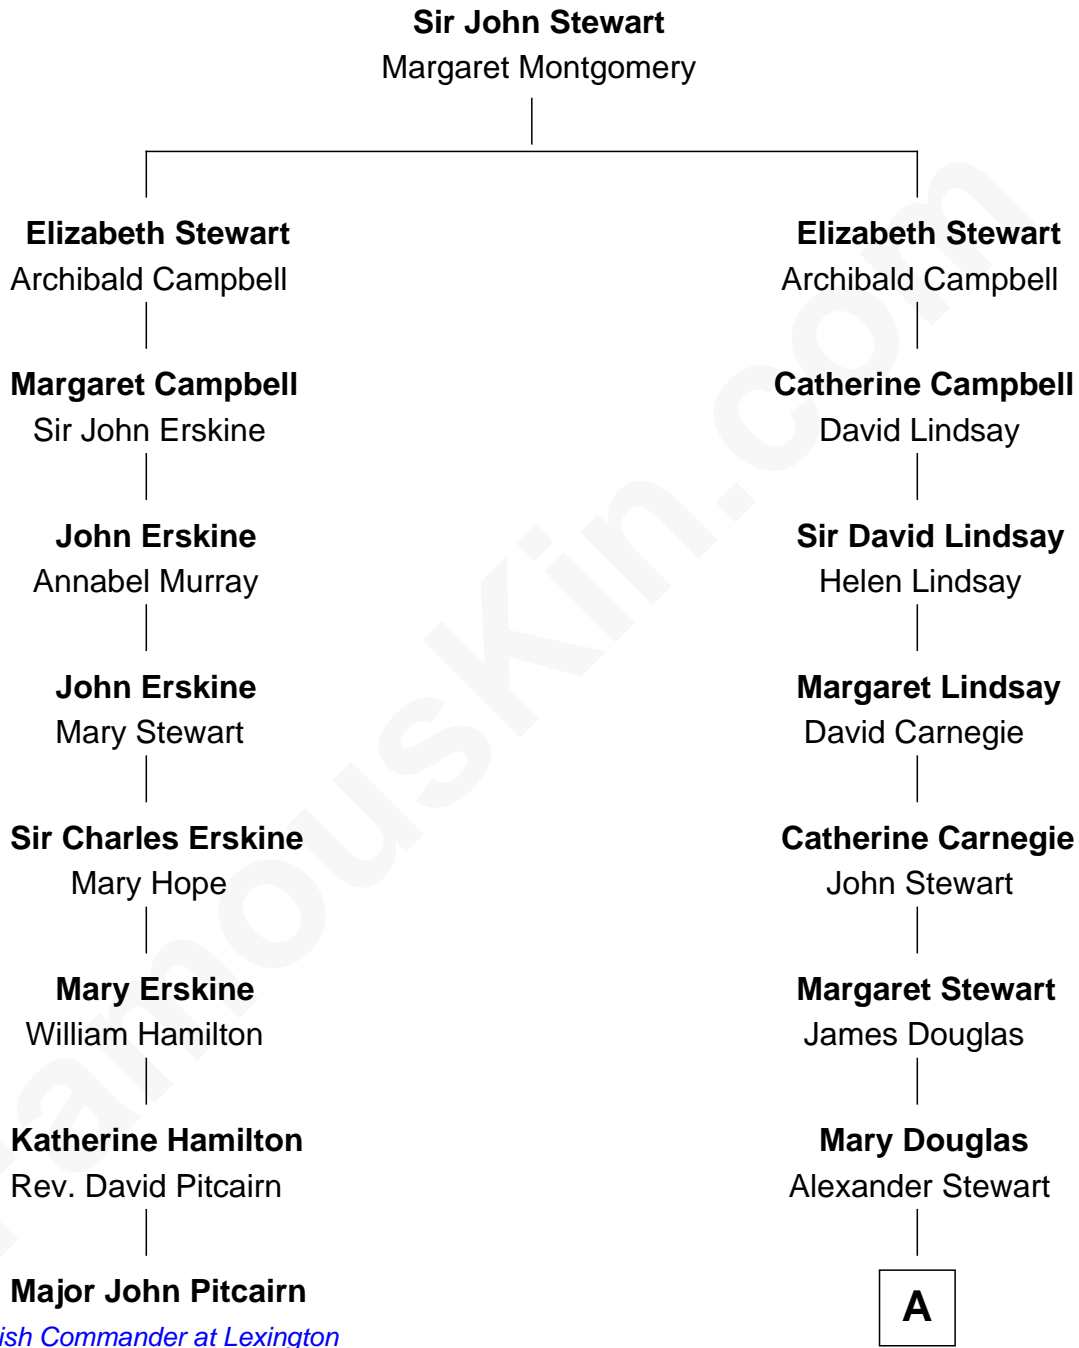

FamousKin.com

Relationship Chart of

Major John Pitcairn

British Commander at Battle of Lexington

7th cousin 7 times removed of

Sir Winston Churchill

Prime Minister of the United Kingdom

A

James Stewart
Catherine Montgomery

Alexander Stewart
Catherine Cochrane

Sir John Stewart
Anne Dashwood

Susan Stewart
George Spencer

Sir George Spencer-Churchill
Jane Stewart

Sir John Winston Spencer-Churchill
Frances Anne Emily Vane