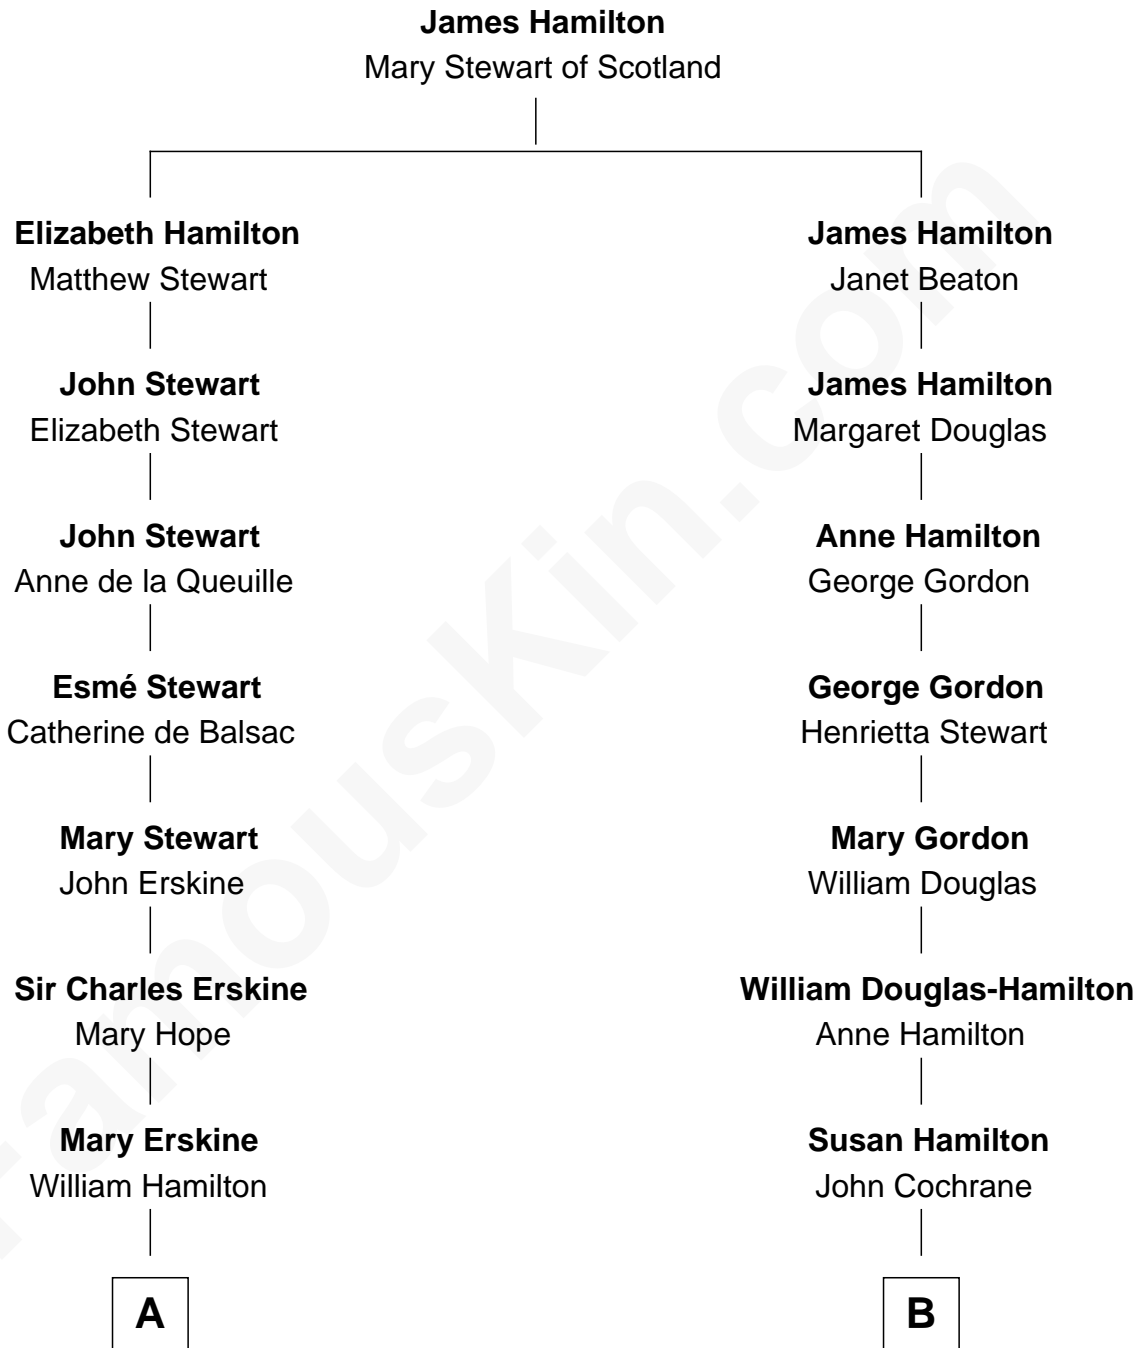

FamousKin.com

Relationship Chart of

Major John Pitcairn

British Commander at Battle of Lexington

8th cousin 6 times removed of

Sir Winston Churchill

Prime Minister of the United Kingdom

A

Katherine Hamilton
Rev. David Pitcairn

Major John Pitcairn
British Commander at Lexington

B

John Cochrane
Anne Murray

Catherine Cochrane
Alexander Stewart

Sir John Stewart
Anne Dashwood

Susan Stewart
George Spencer

Sir George Spencer-Churchill
Jane Stewart

Sir John Winston Spencer-Churchill
Frances Anne Emily Vane

Randolph Henry Spencer-Churchill
Jeanette Jerome

Sir Winston Churchill
Prime Minister of the United Kingdom