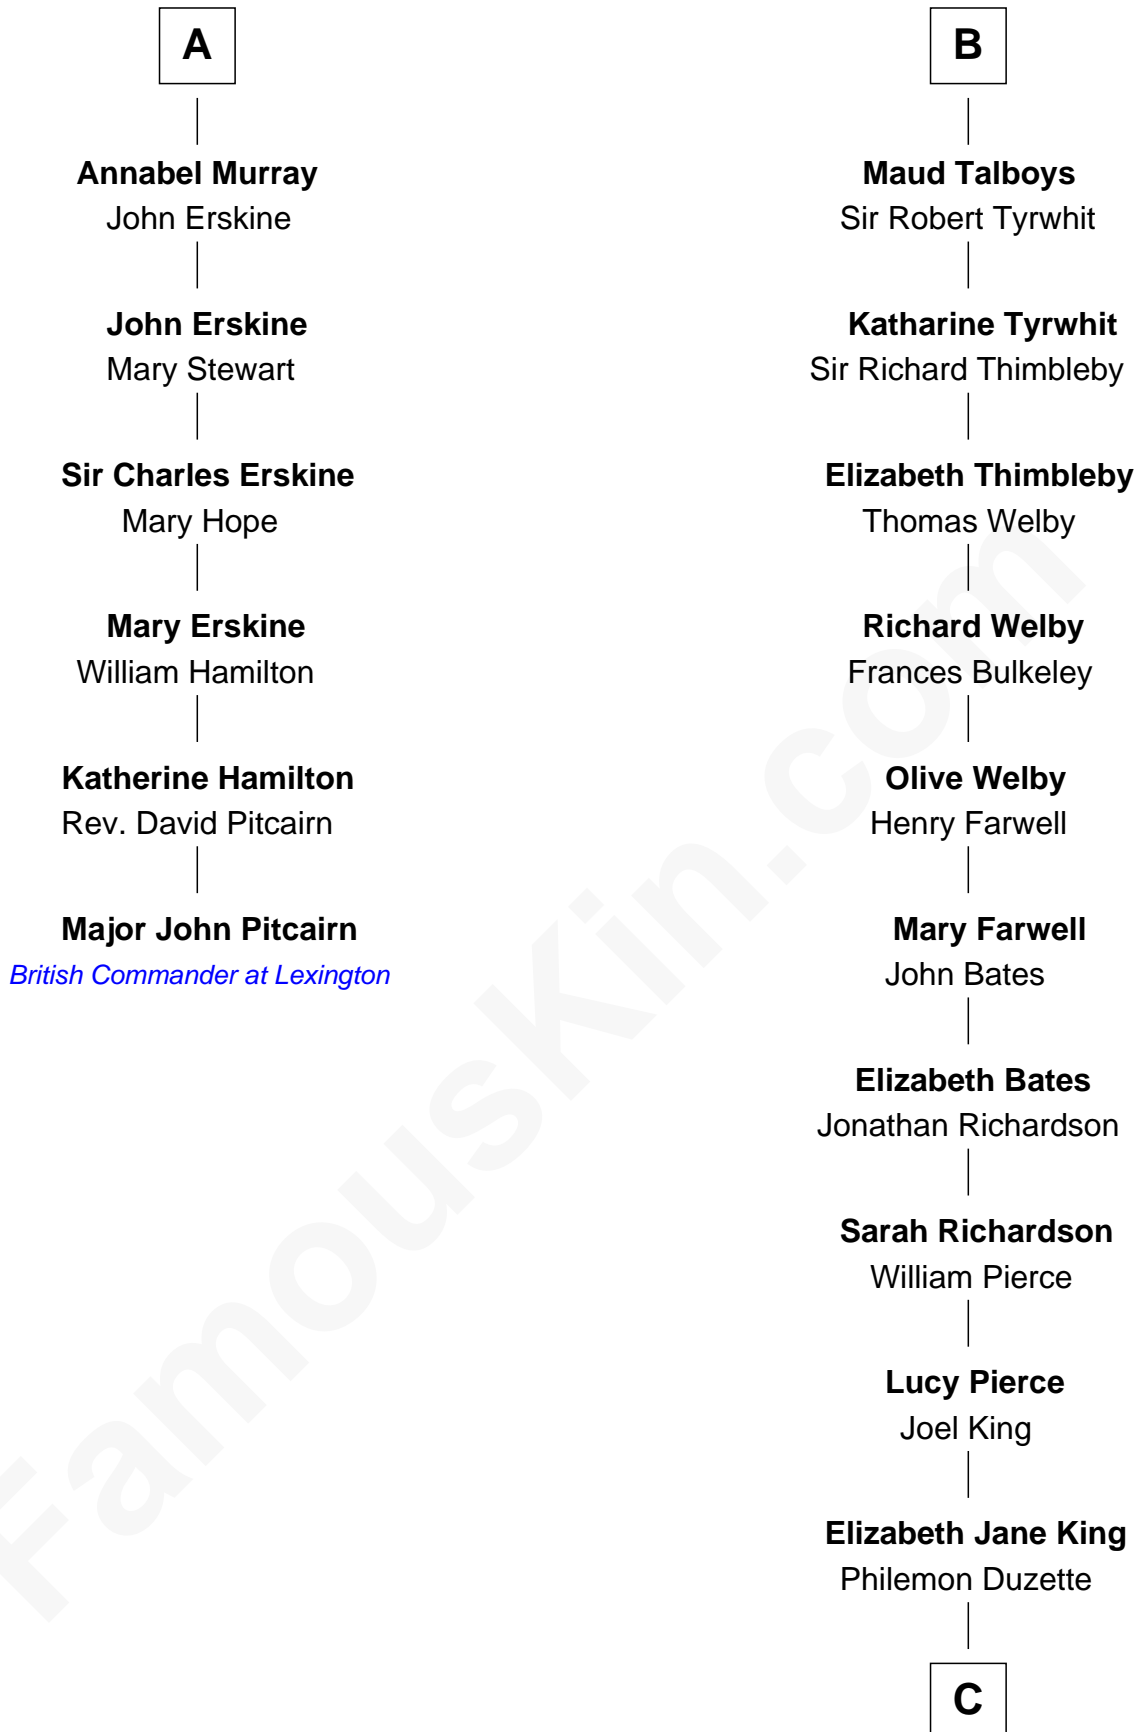

FamousKin.com

Relationship Chart of

Major John Pitcairn

British Commander at Battle of Lexington

12th cousin 9 times removed of

Mitt Romney

70th Governor of Massachusetts

C

Clarissa Minerva Duzette

Lewis Robison

Charles Edward Robison

Rosetta Mary Berry

Alma Luella Robison

Harold Arundel LaFount

Lenore Emily LaFount

George Wilcken Romney

Mitt Romney

70th Governor of Massachusetts