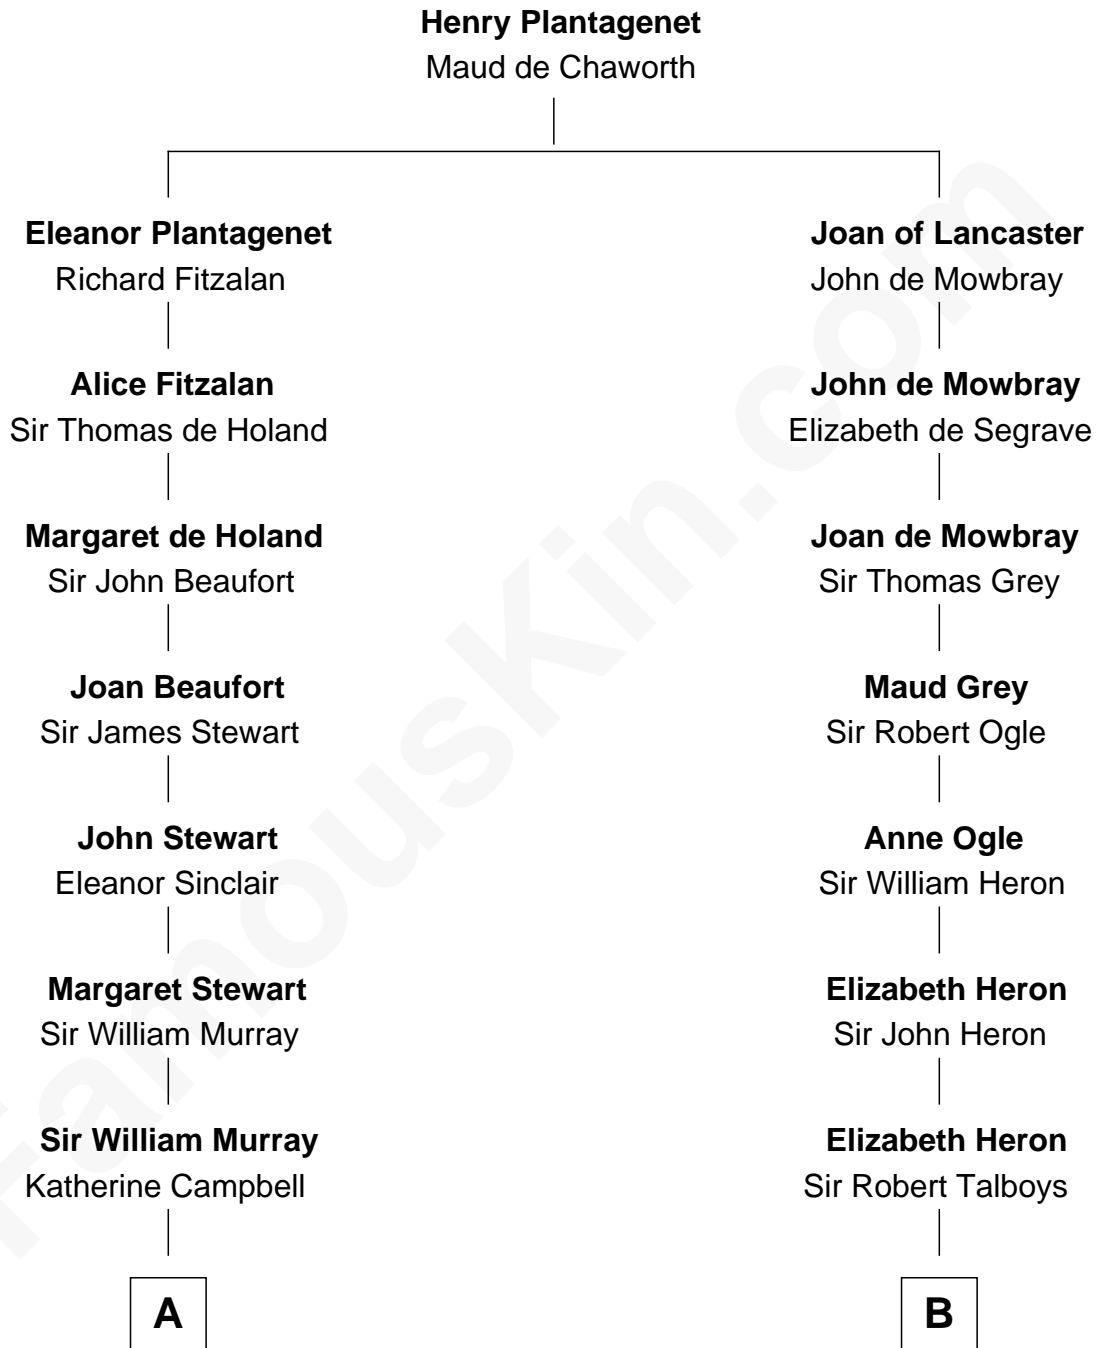

FamousKin.com

Relationship Chart of

Major John Pitcairn

British Commander at Battle of Lexington

12th cousin 9 times removed of

Mitt Romney

70th Governor of Massachusetts

C

Clarissa Minerva Duzette

Lewis Robison

Charles Edward Robison

Rosetta Mary Berry

Alma Luella Robison

Harold Arundel LaFount

Lenore Emily LaFount

George Wilcken Romney

Mitt Romney

70th Governor of Massachusetts