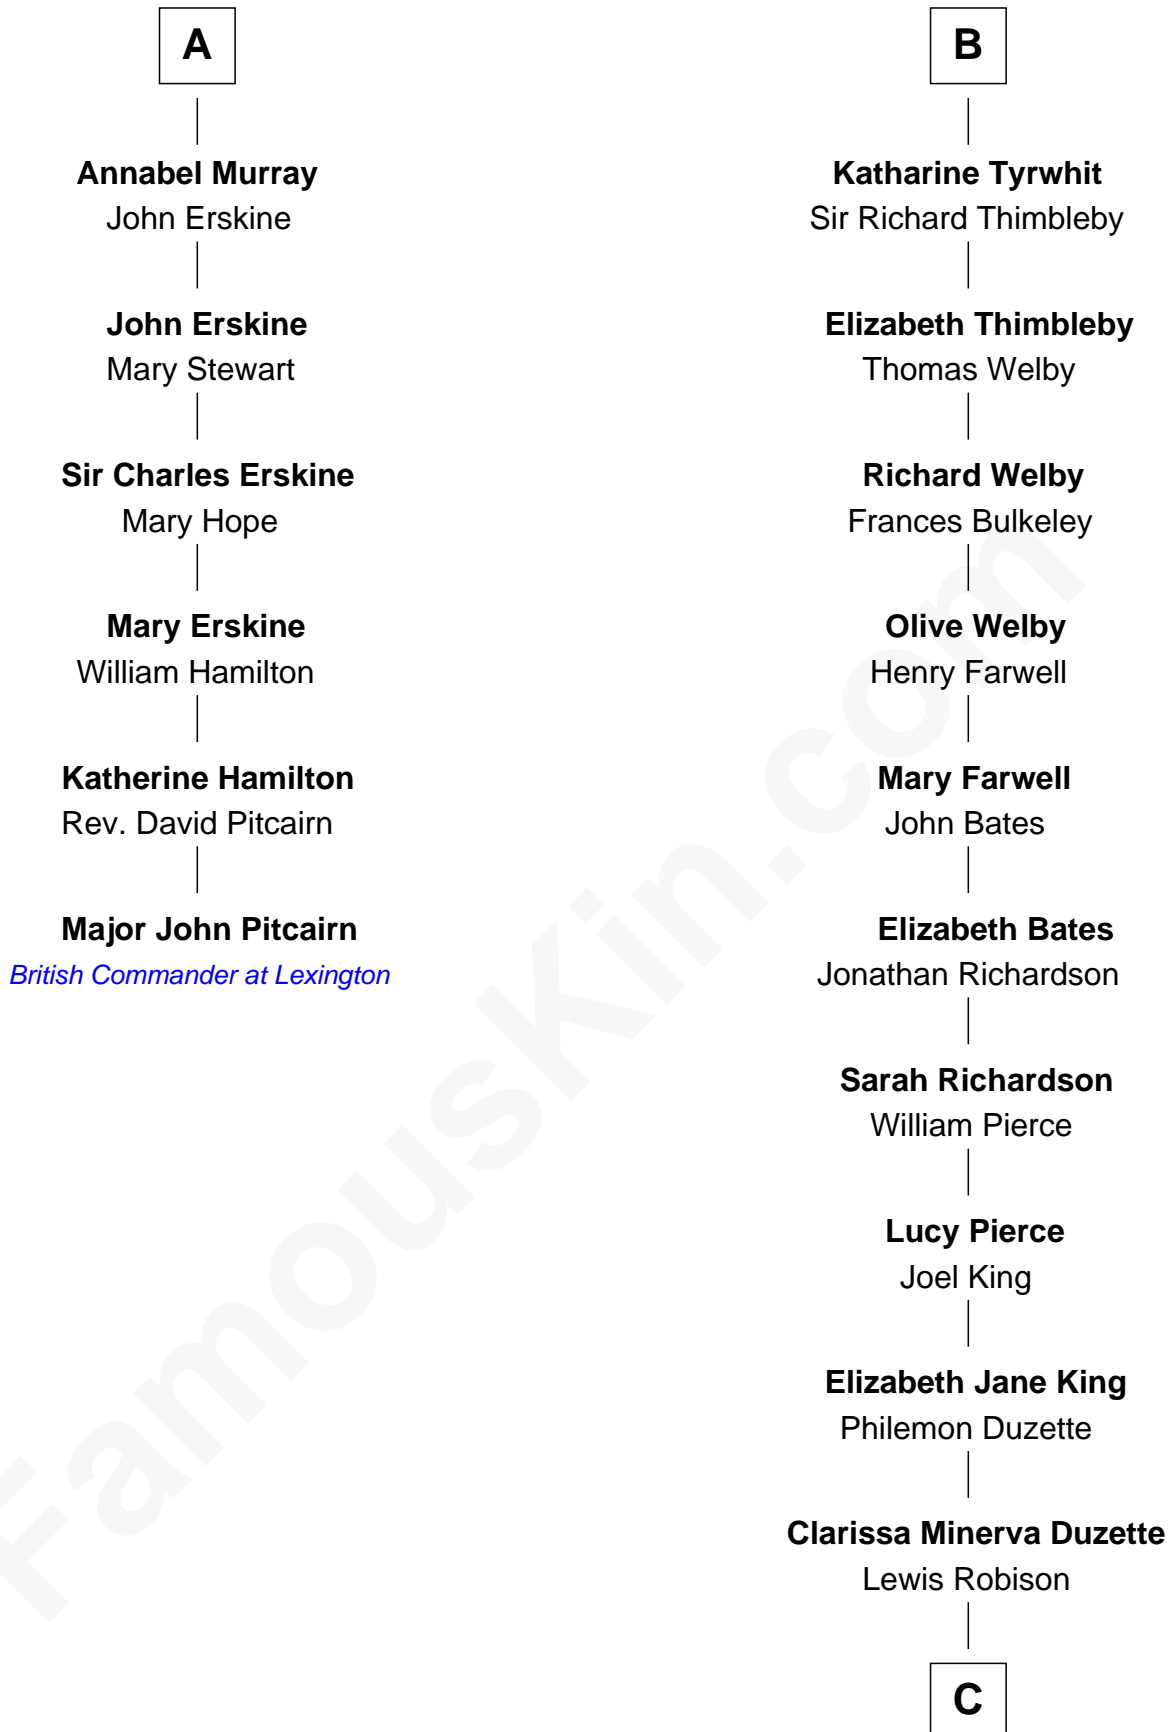

FamousKin.com

Relationship Chart of

Major John Pitcairn

British Commander at Battle of Lexington

12th cousin 8 times removed of

Mitt Romney

70th Governor of Massachusetts

Sir Robert de Holland

Maude la Zouche

C

Charles Edward Robison

Rosetta Mary Berry

Alma Luella Robison

Harold Arundel LaFount

Lenore Emily LaFount

George Wilcken Romney

Mitt Romney

70th Governor of Massachusetts