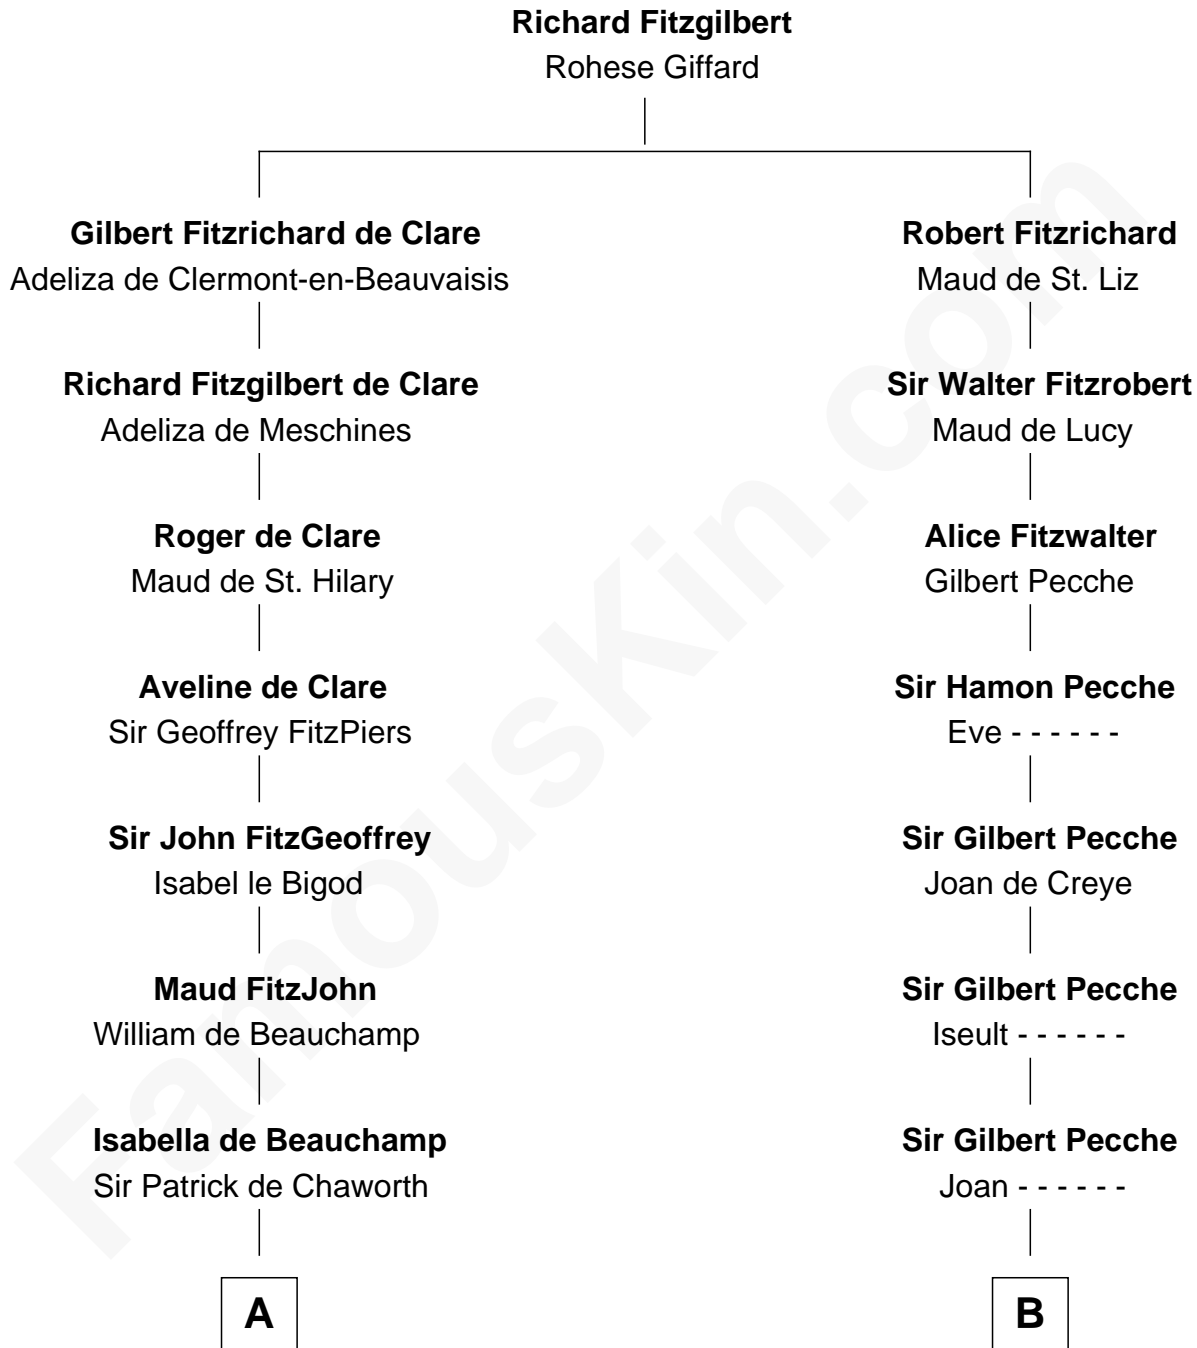

FamousKin.com

Relationship Chart of

Major John Pitcairn

British Commander at Battle of Lexington

16th cousin 4 times removed of

Thomas Lawrence

(c1619/20 - c1703) Planter passenger 1635