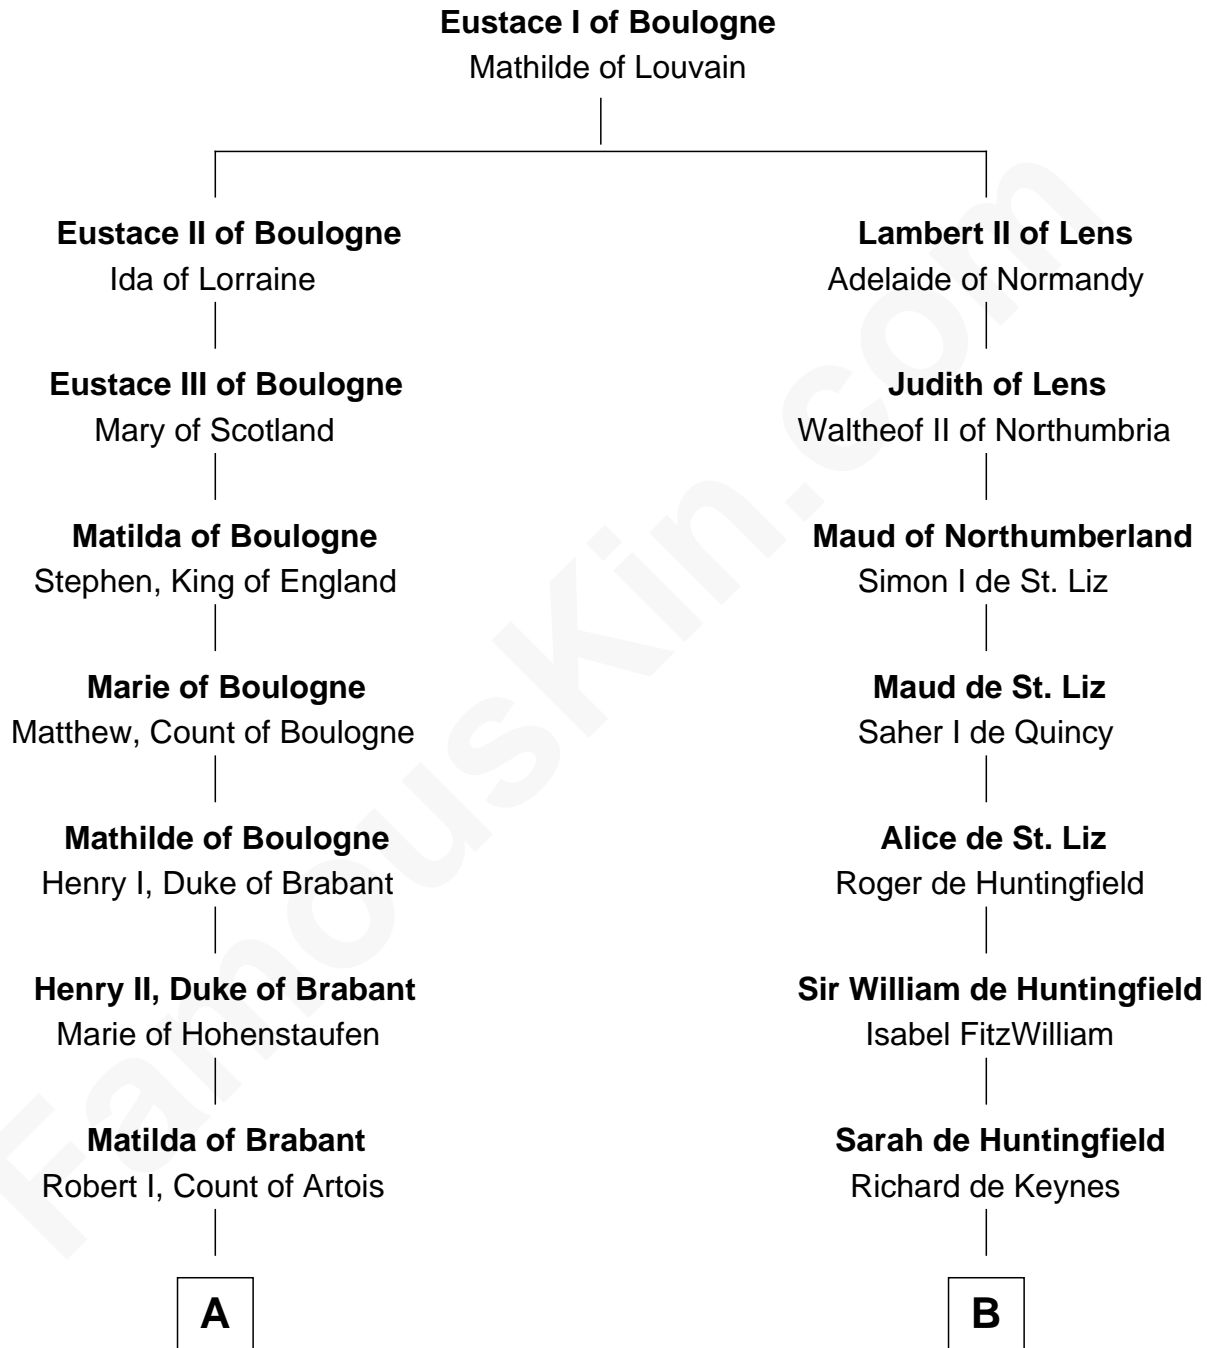

FamousKin.com

Relationship Chart of

Major John Pitcairn

British Commander at Battle of Lexington

21st cousin of

John Scudder

(c1618 - c1690) James passenger 1635