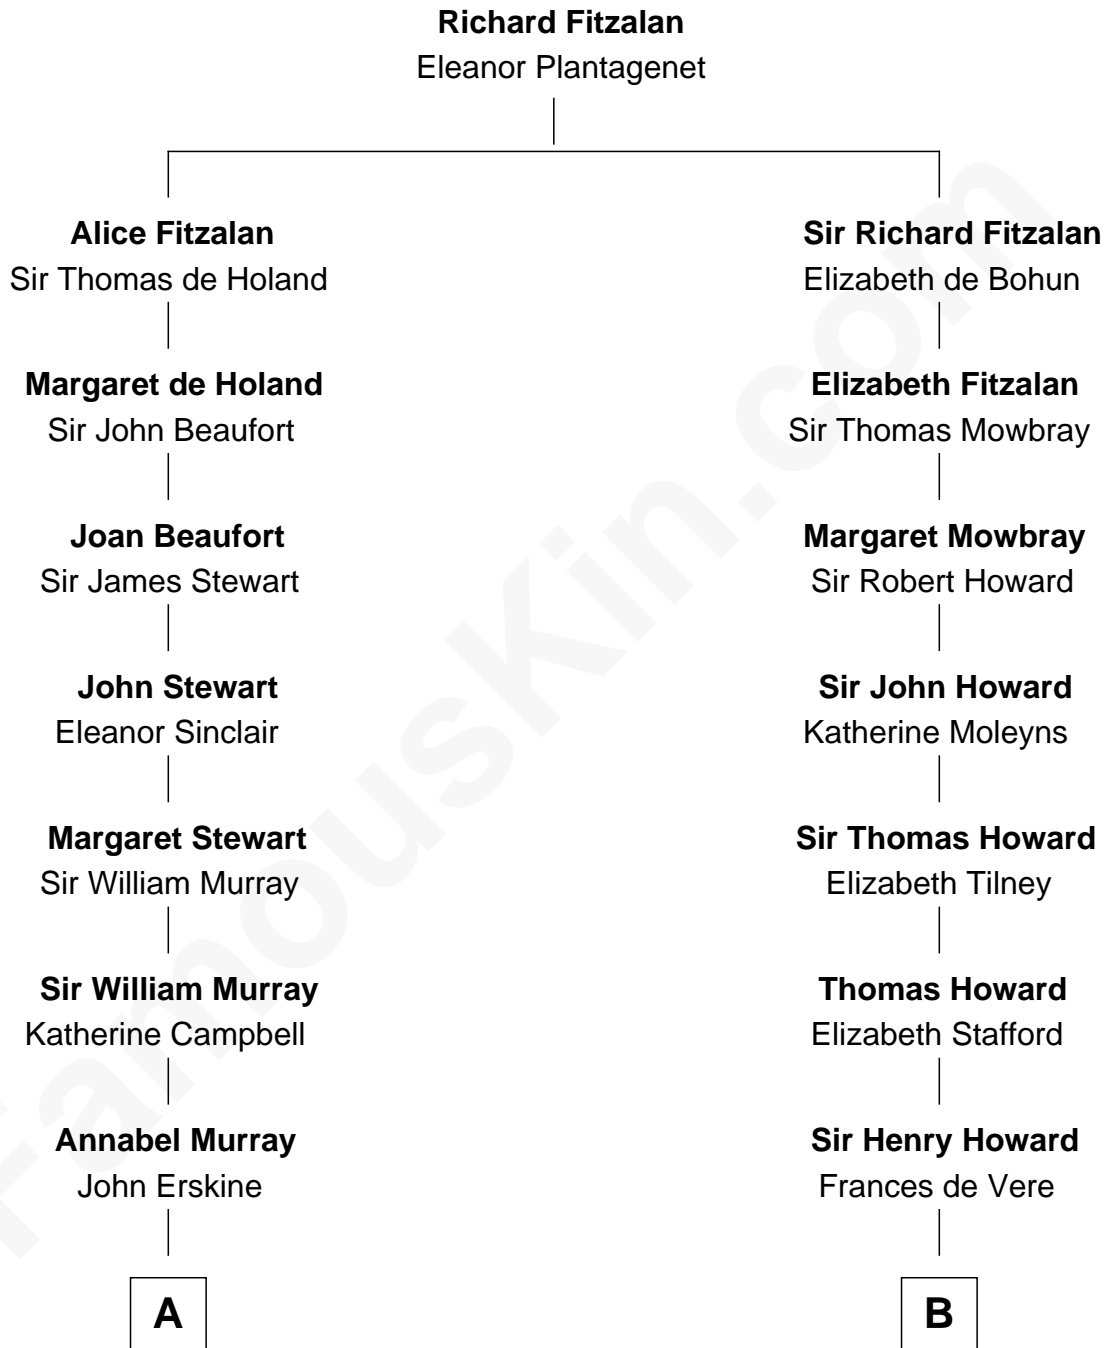

FamousKin.com

Relationship Chart of

Major John Pitcairn

British Commander at Battle of Lexington

11th cousin 5 times removed of

Francis Scott Key

Author of "The Star Spangled Banner"

A

John Erskine

Mary Stewart

Sir Charles Erskine

Mary Hope

Mary Erskine

William Hamilton

Katherine Hamilton

Rev. David Pitcairn