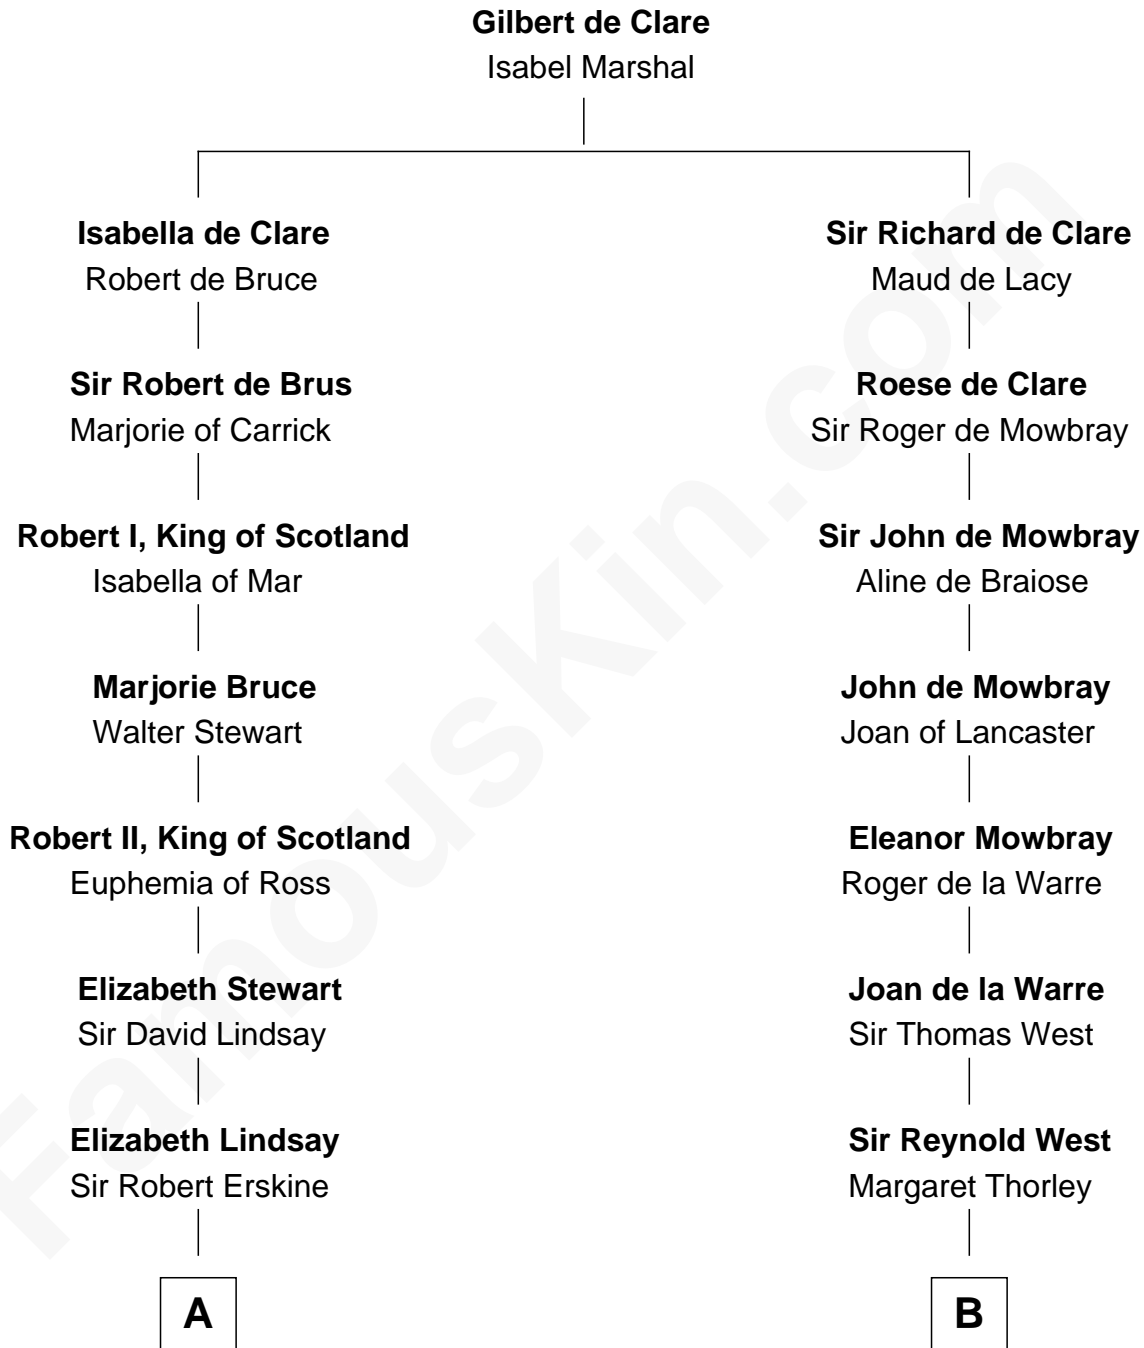

FamousKin.com

Relationship Chart of

Major John Pitcairn

British Commander at Battle of Lexington

16th cousin 5 times removed of

John D. Rockefeller

Founder of the Standard Oil Company

C

|
Solomon Avery
Hannah Punderson

|
Miles Avery
Malinda Pixley

|
Lucy Avery
Godfrey Lewis Rockefeller

|
William Avery Rockefeller
Eliza Davison

|
John D. Rockefeller
Founder of the Standard Oil Company