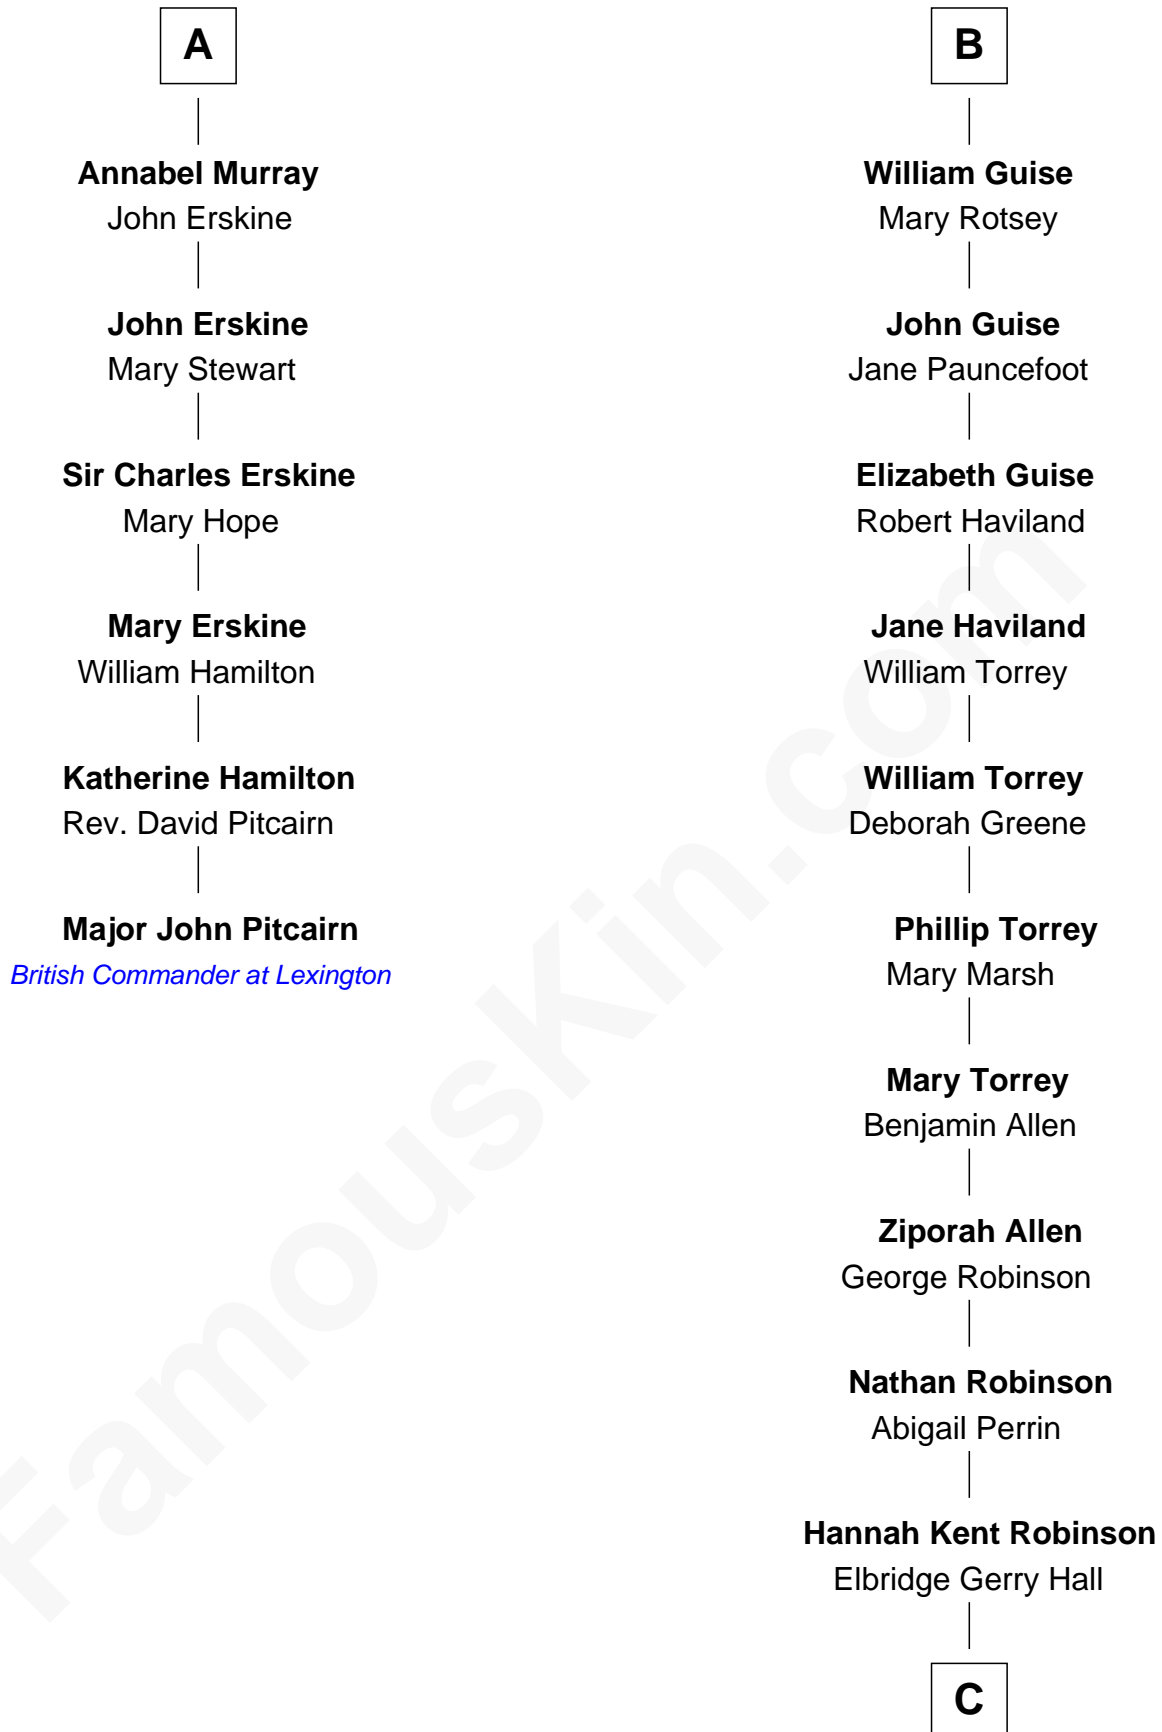

FamousKin.com

Relationship Chart of

Major John Pitcairn

British Commander at Battle of Lexington

12th cousin 8 times removed of

Raquel Welch

Movie Actress

C

Justin Smith Hall
Sarah Mehitable Stanford

Emery Stanford Hall
Clara Louise Adams

Josephine Sarah Hall
Armando Carlos Tejada

Raquel Welch
aka Raquel Welch