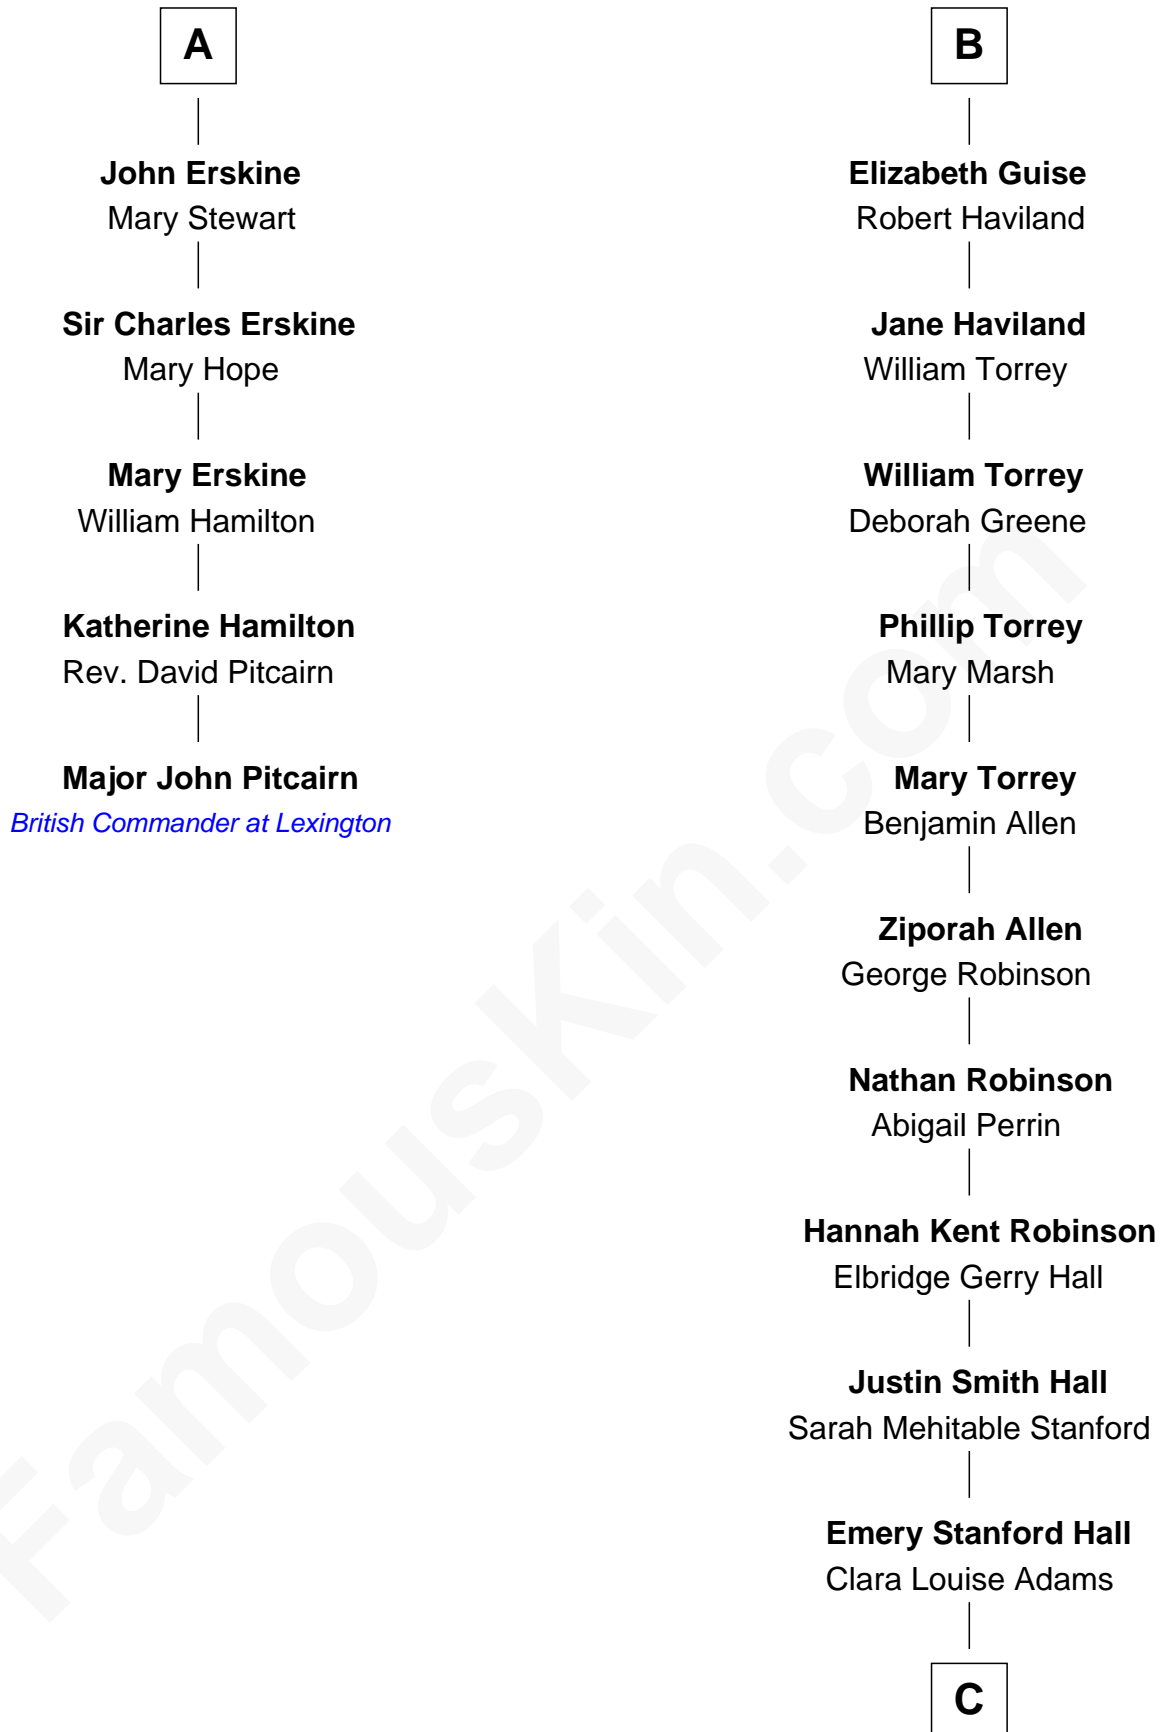

### Major John Pitcairn

*British Commander at Battle of Lexington*

11th cousin 7 times removed of

**Raquel Welch**

*Movie Actress*

**Thomas Holand**  
Joan Plantagenet

**Sir Thomas de Holand**

Alice Fitzalan

**Sir William Murray**

Katherine Campbell

**Annabel Murray**

John Erskine

**A**

**John de Holand**

Elizabeth of Lancaster

**Constance de Holand**

Sir John Grey

**Sir Edmund Grey**

Katherine Percy

**Anne Grey**

Sir John Grey

*Probable*

**Tacy Grey**

John Guise

**William Guise**

Mary Rotsey

**John Guise**

Jane Pauncefoot

**B**

C

Josephine Sarah Hall  
Armando Carlos Tejada

Raquel Welch  
*aka Raquel Welch*