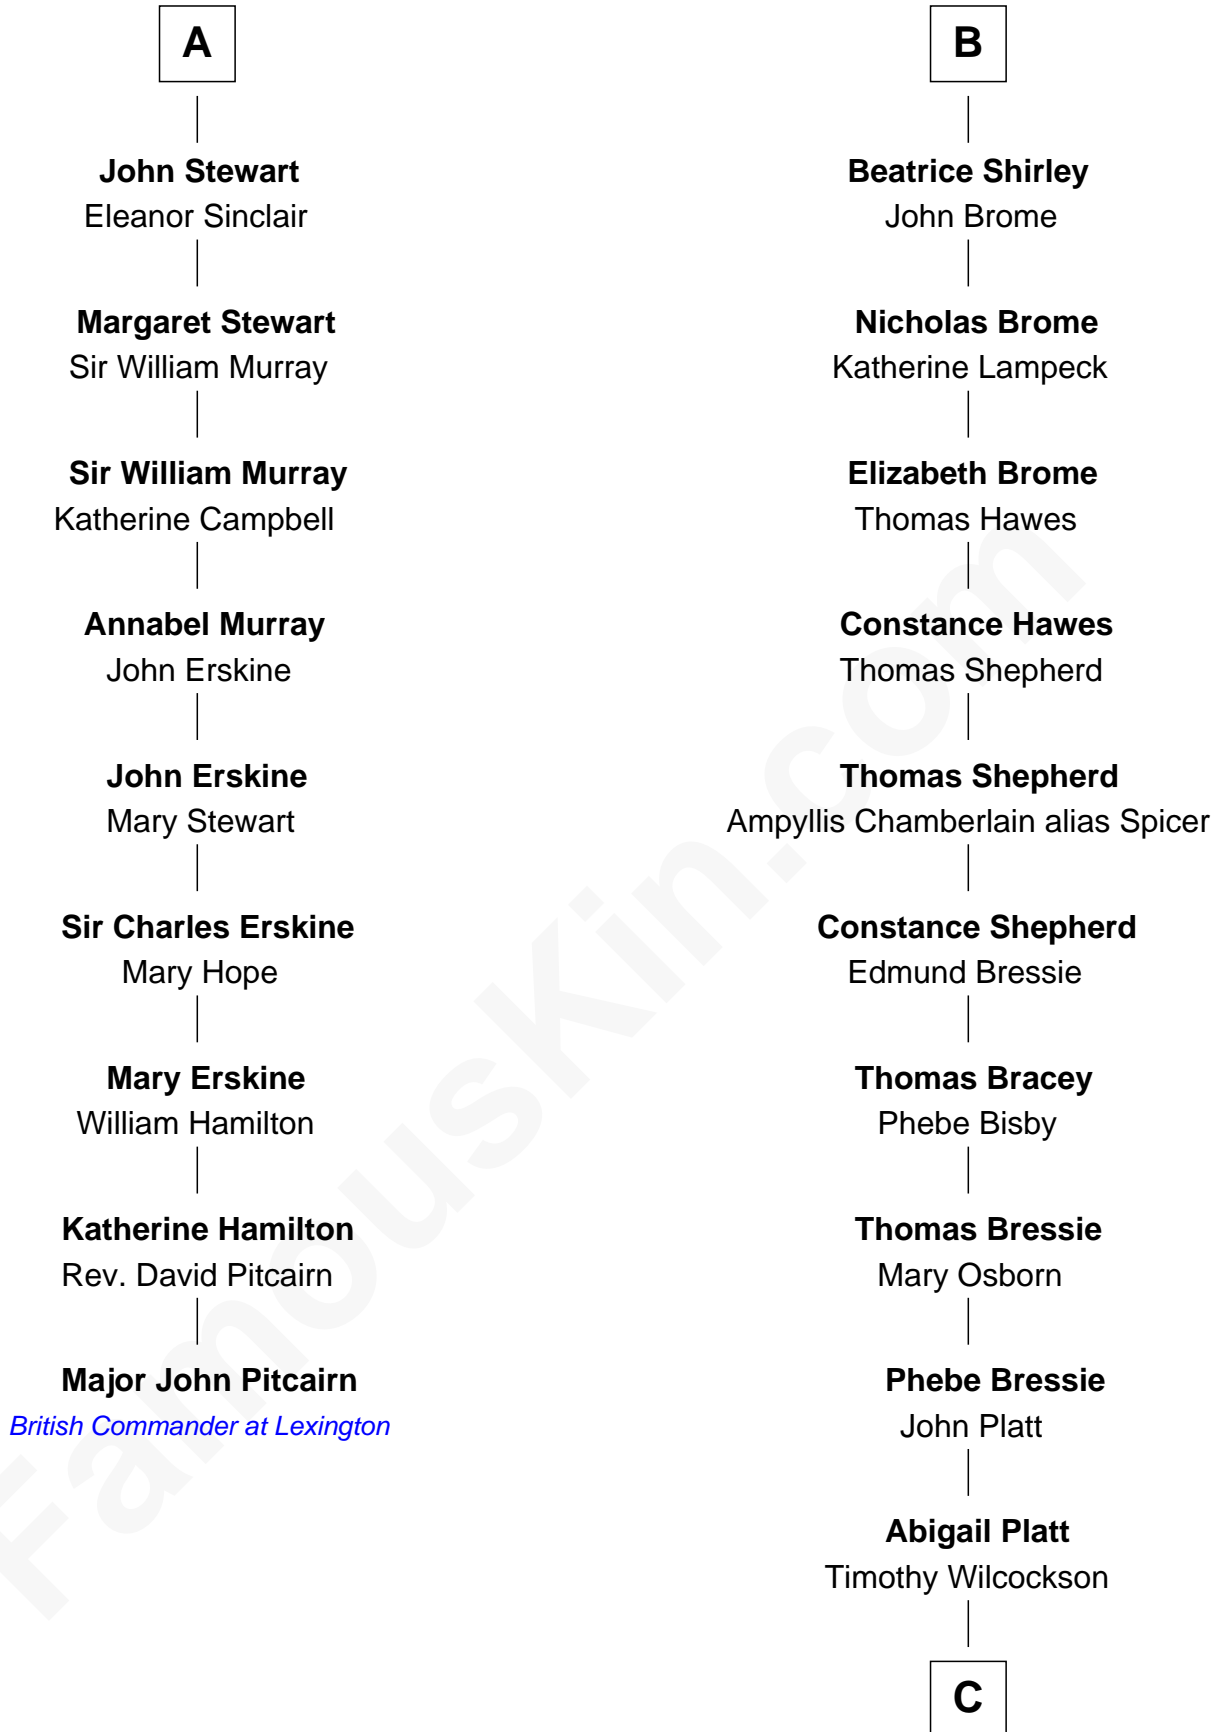

FamousKin.com

Relationship Chart of

Major John Pitcairn

British Commander at Battle of Lexington

15th cousin 6 times removed of

Helen (Herron) Taft

First Lady of President William H. Taft

C

Joanna Wilcockson

David Welles

Charity Welles

Rev. Isaac Clinton

Maria Clinton

Ela Collins

Harriet Anne Collins

John Williamson Herron

Helen (Herron) Taft

First Lady of William H. Taft

FamousKin.com