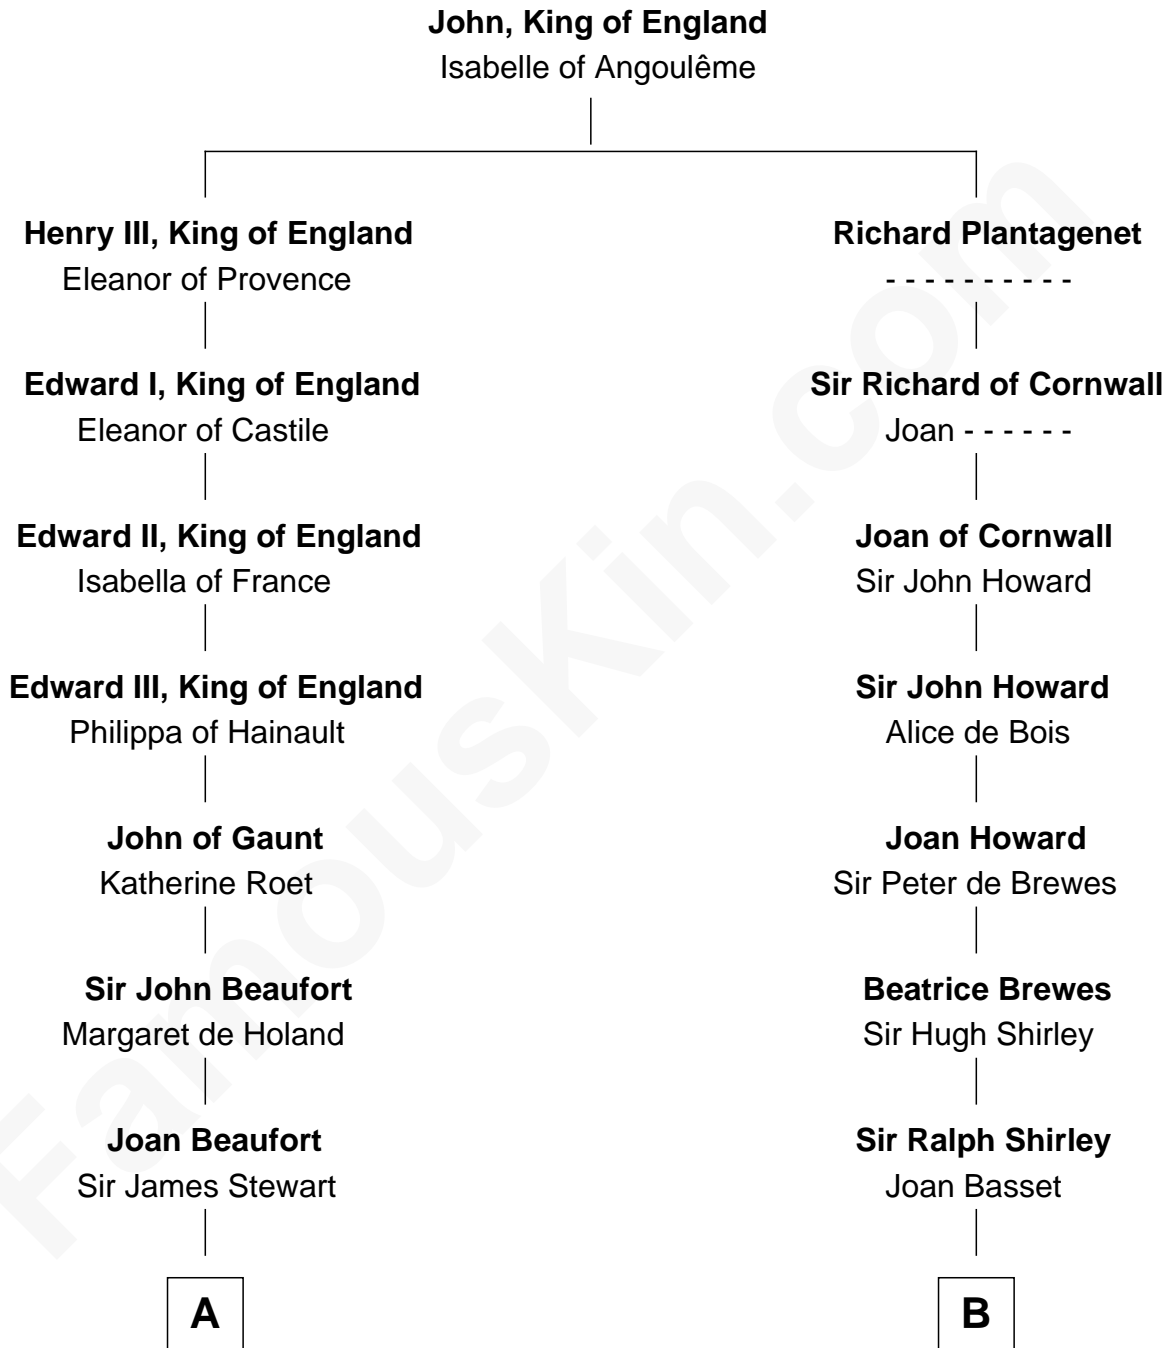

FamousKin.com

Relationship Chart of

Major John Pitcairn

British Commander at Battle of Lexington

15th cousin 6 times removed of

Helen (Herron) Taft

First Lady of President William H. Taft

C

Joanna Wilcockson

David Welles

Charity Welles

Rev. Isaac Clinton

Maria Clinton

Ela Collins

Harriet Anne Collins

John Williamson Herron

Helen (Herron) Taft

First Lady of William H. Taft

FamousKin.com