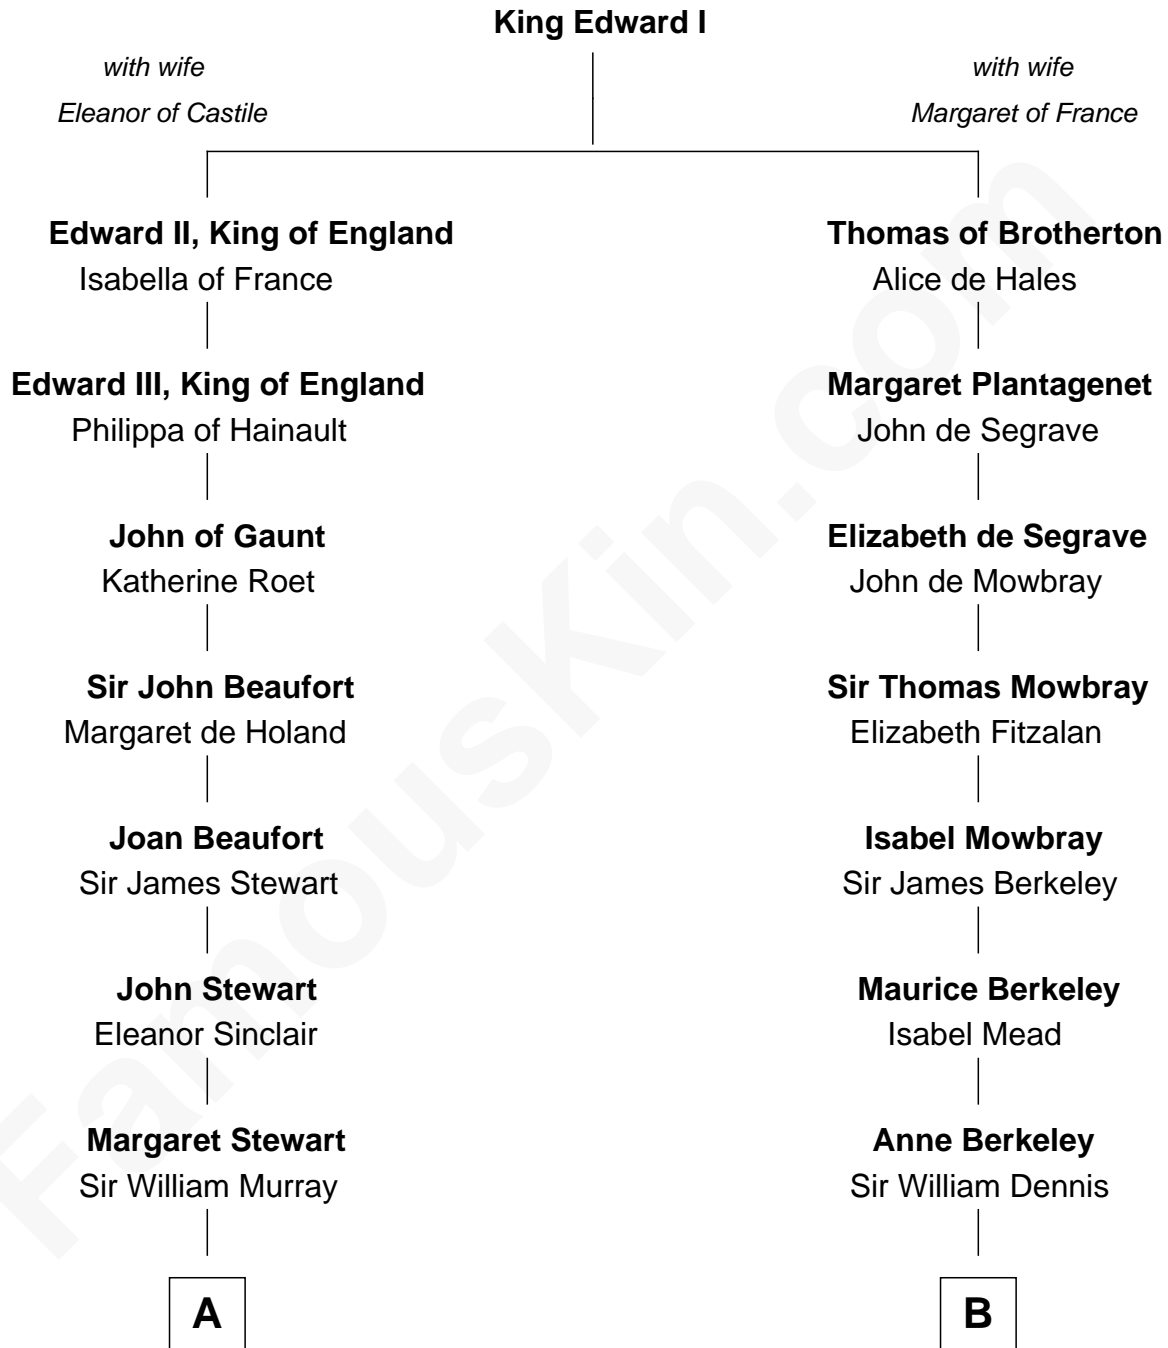

FamousKin.com

Relationship Chart of

Major John Pitcairn

British Commander at Battle of Lexington

13th cousin 3 times removed of

Samuel Prescott

Completed Paul Revere's Midnight Ride

A

Sir William Murray
Katherine Campbell

Annabel Murray
John Erskine

John Erskine
Mary Stewart

Sir Charles Erskine
Mary Hope

Mary Erskine
William Hamilton

Katherine Hamilton
Rev. David Pitcairn

Major John Pitcairn
British Commander at Lexington