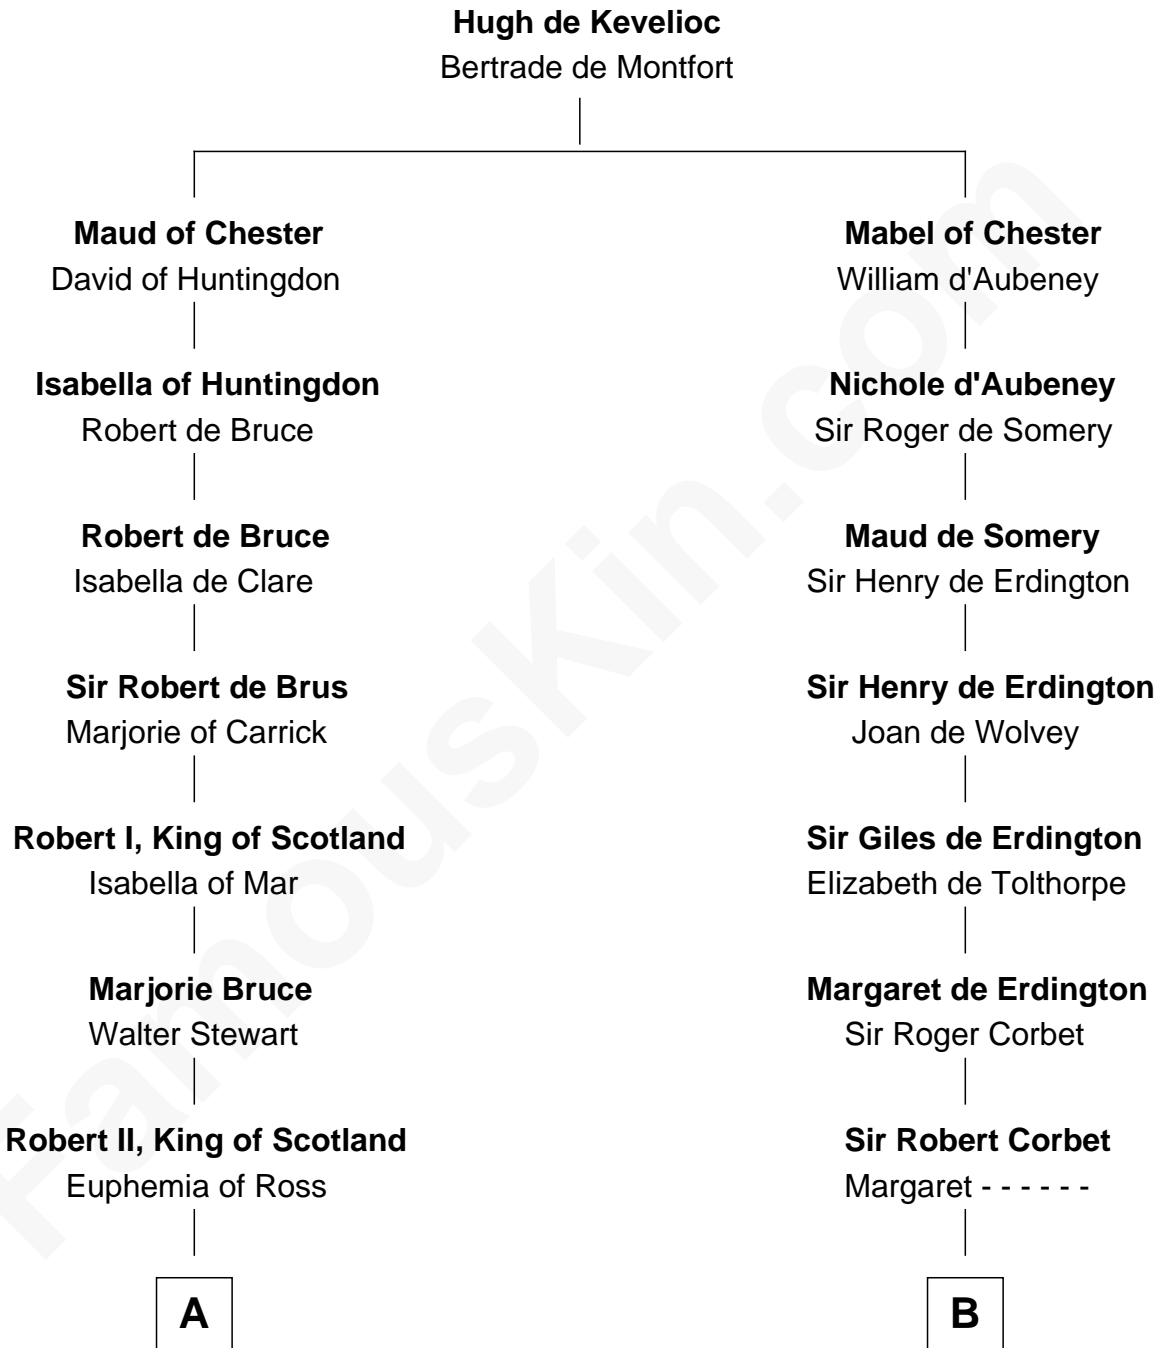

FamousKin.com

Relationship Chart of

Major John Pitcairn

British Commander at Battle of Lexington

17th cousin 1 time removed of

Samuel Prescott

Completed Paul Revere's Midnight Ride