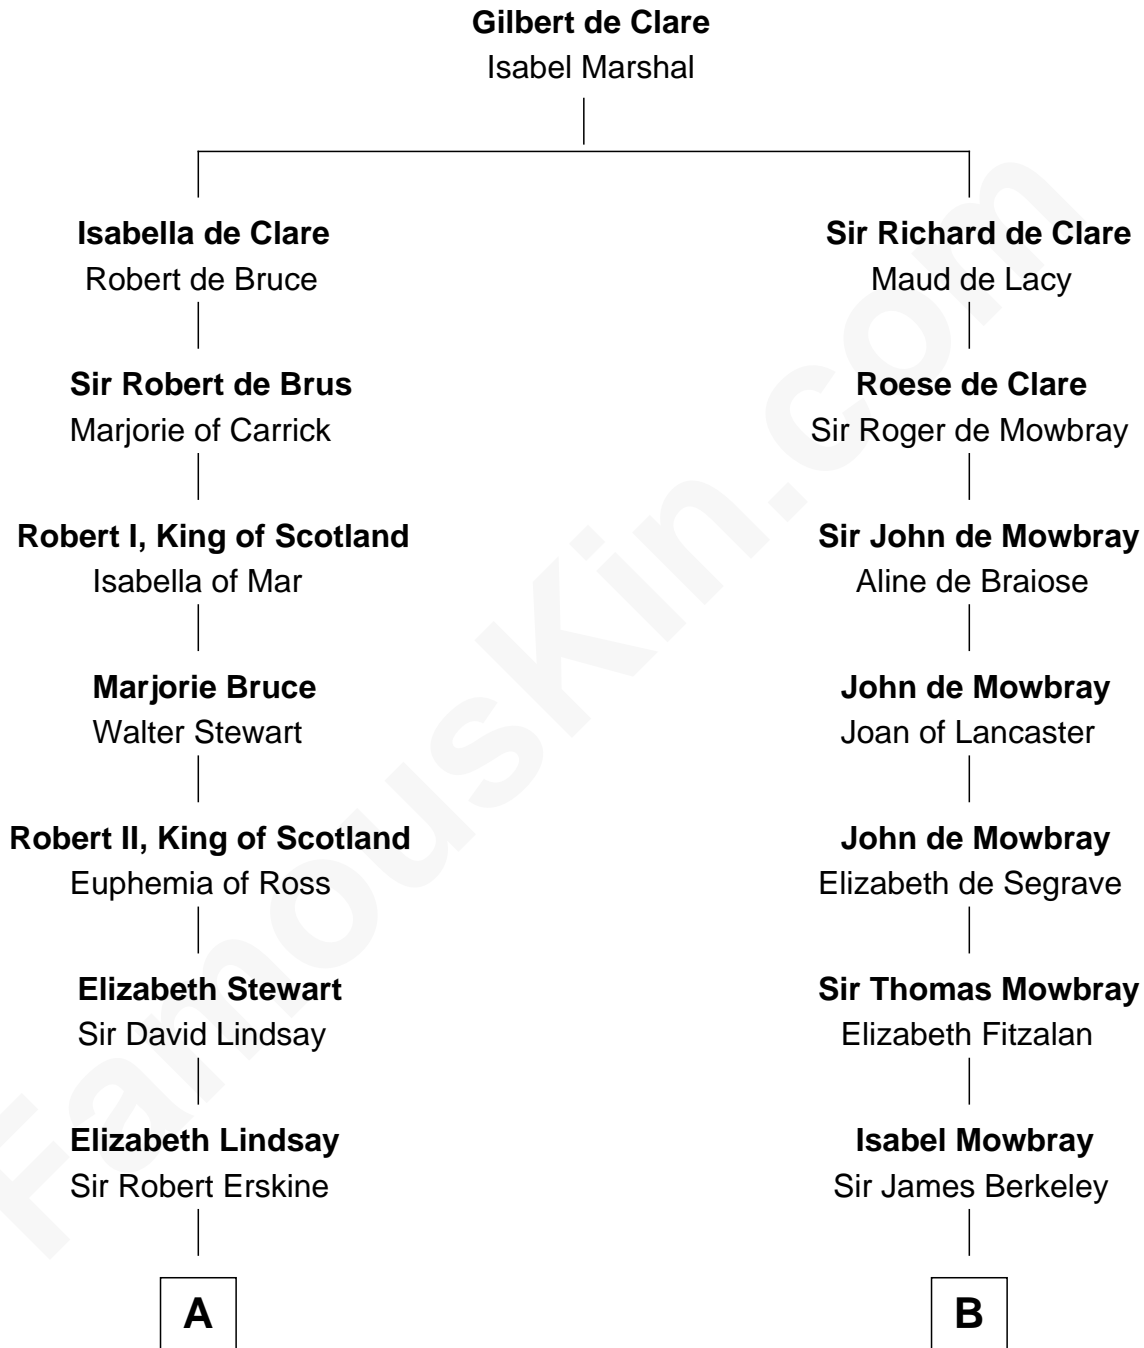

FamousKin.com

Relationship Chart of

Major John Pitcairn

British Commander at Battle of Lexington

16th cousin 2 times removed of

Samuel Prescott

Completed Paul Revere's Midnight Ride