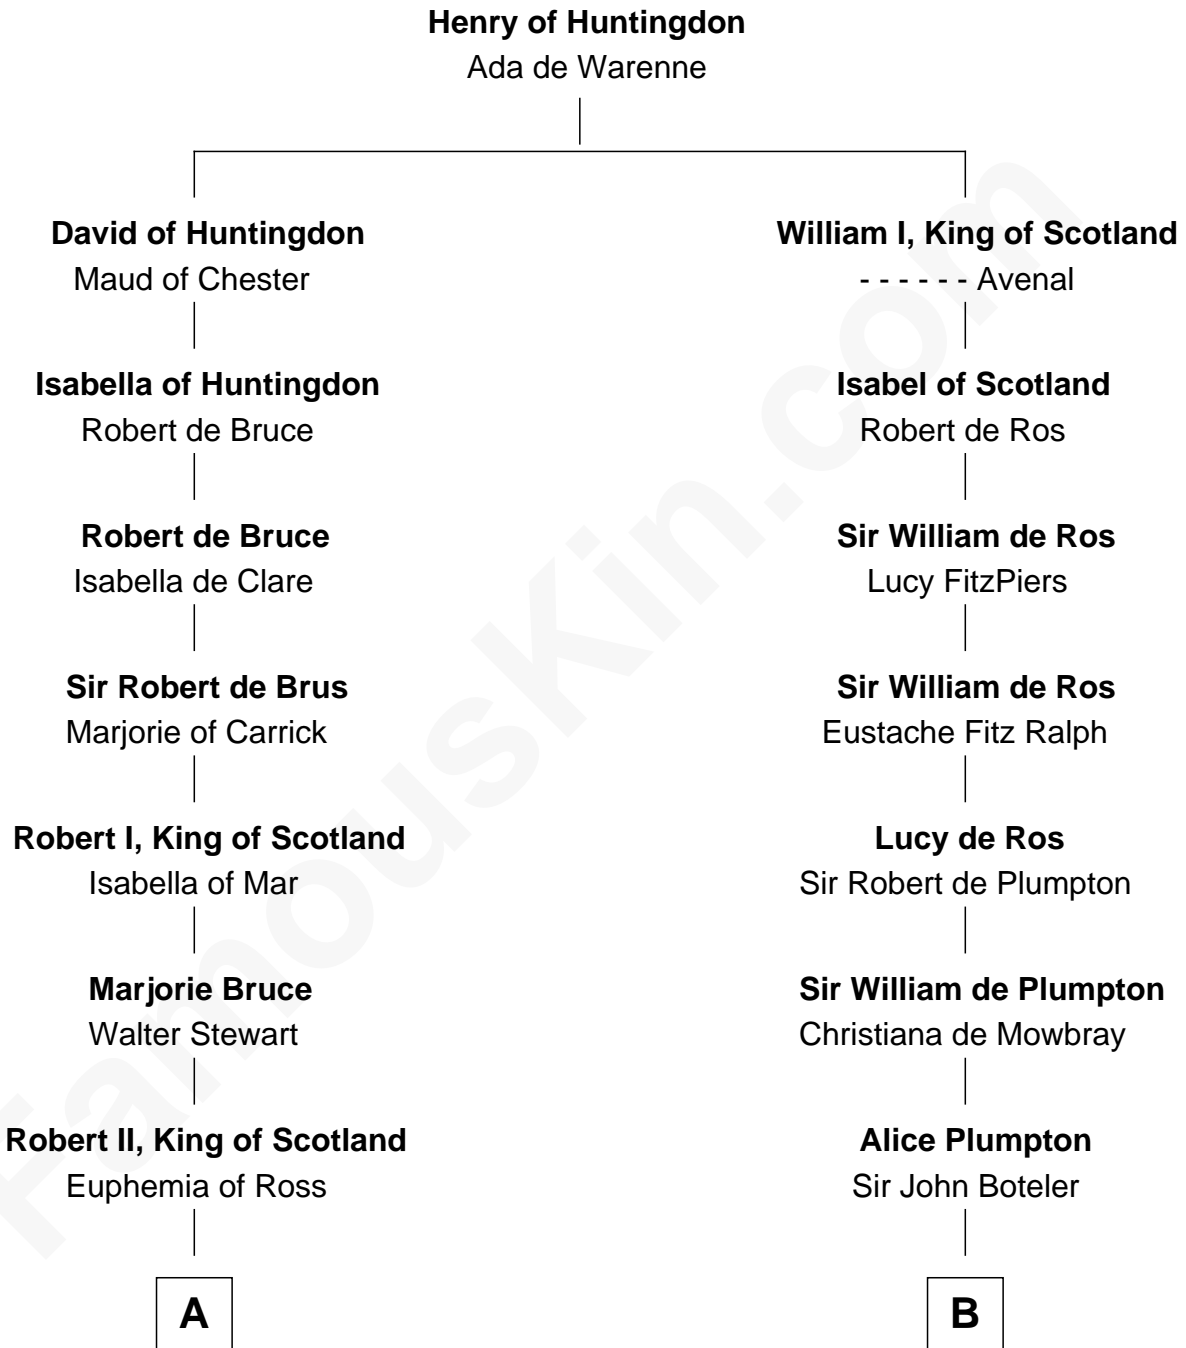

FamousKin.com

Relationship Chart of

Major John Pitcairn

British Commander at Battle of Lexington

18th cousin 1 time removed of

Samuel Prescott

Completed Paul Revere's Midnight Ride

C