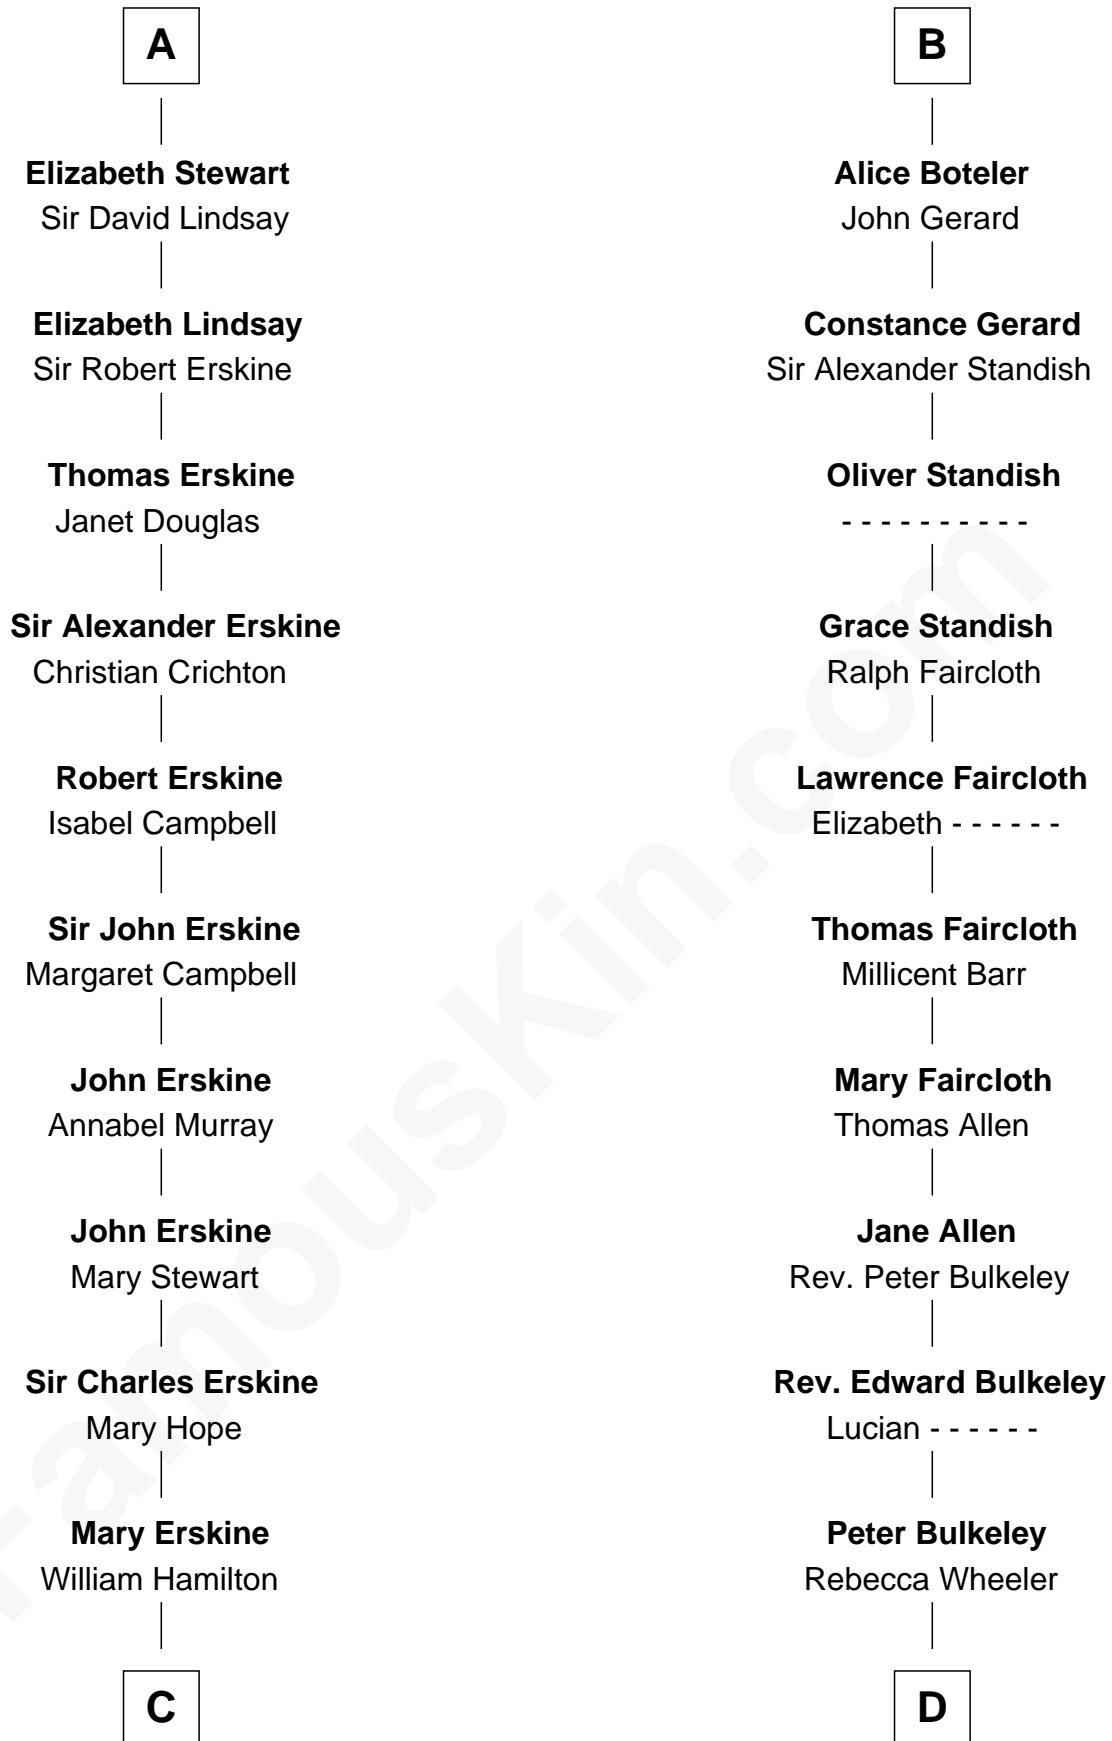

FamousKin.com

Relationship Chart of

Major John Pitcairn

British Commander at Battle of Lexington

18th cousin 1 time removed of

Samuel Prescott

Completed Paul Revere's Midnight Ride

C