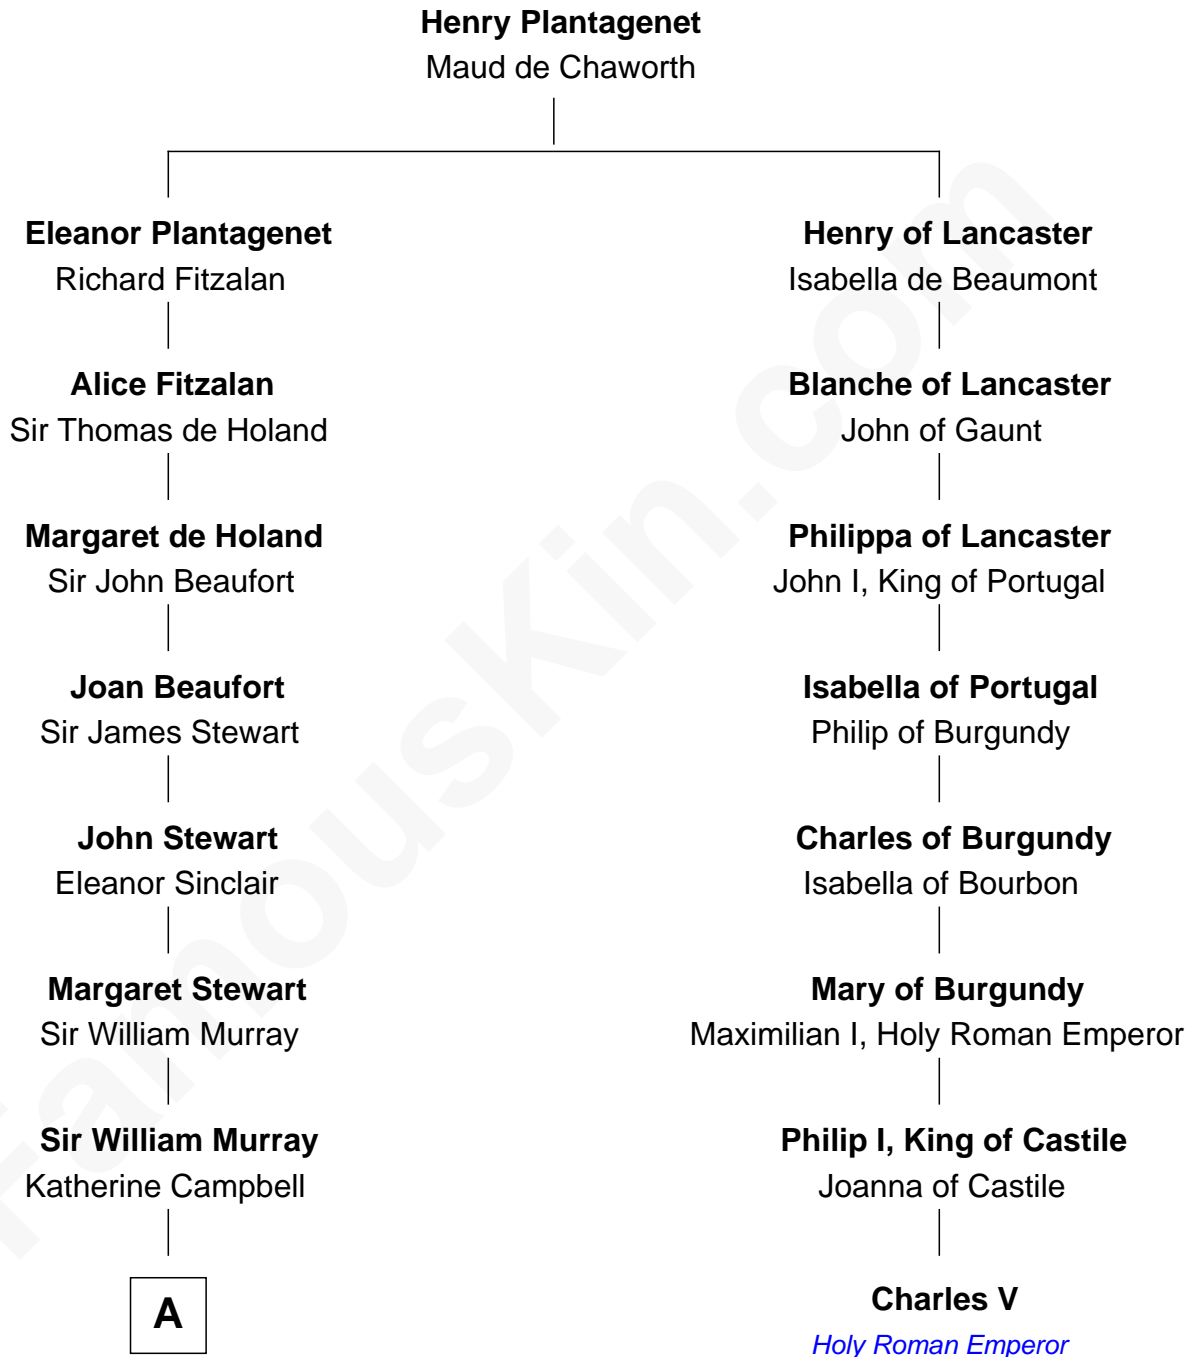

FamousKin.com

Relationship Chart of

Major John Pitcairn

British Commander at Battle of Lexington

7th cousin 5 times removed of

Charles V

Holy Roman Emperor

A

Annabel Murray

John Erskine

John Erskine

Mary Stewart

Sir Charles Erskine

Mary Hope

Mary Erskine

William Hamilton