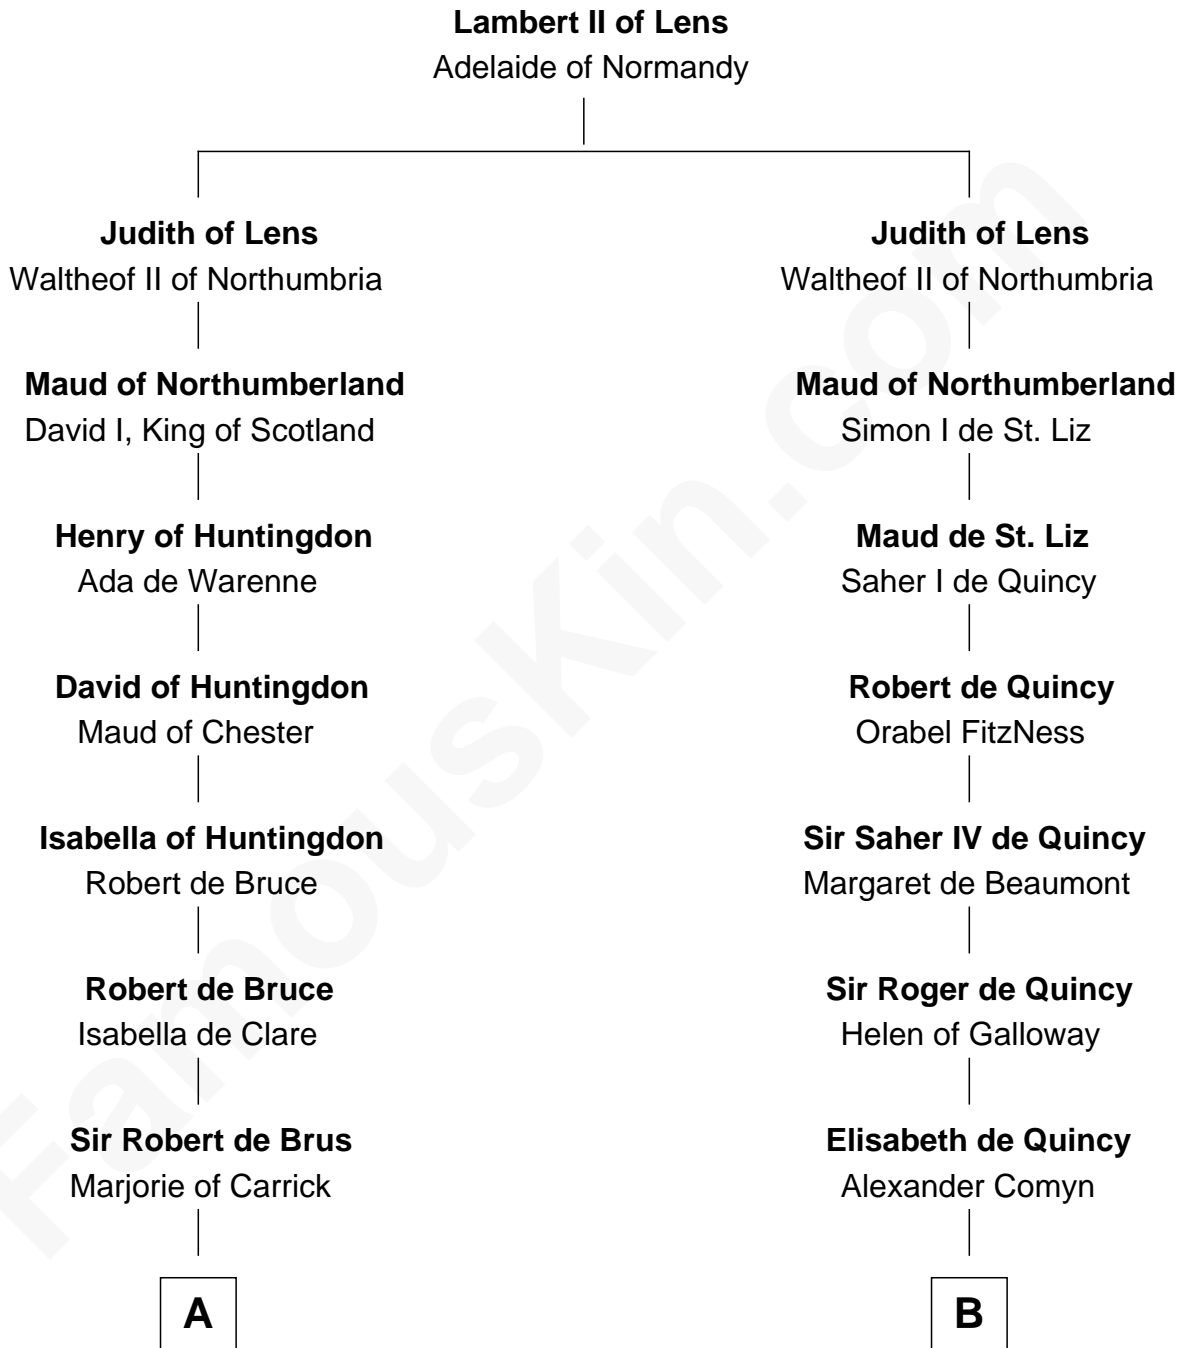

FamousKin.com

Relationship Chart of

Major John Pitcairn

British Commander at Battle of Lexington

16th cousin 5 times removed of

Charles V

Holy Roman Emperor