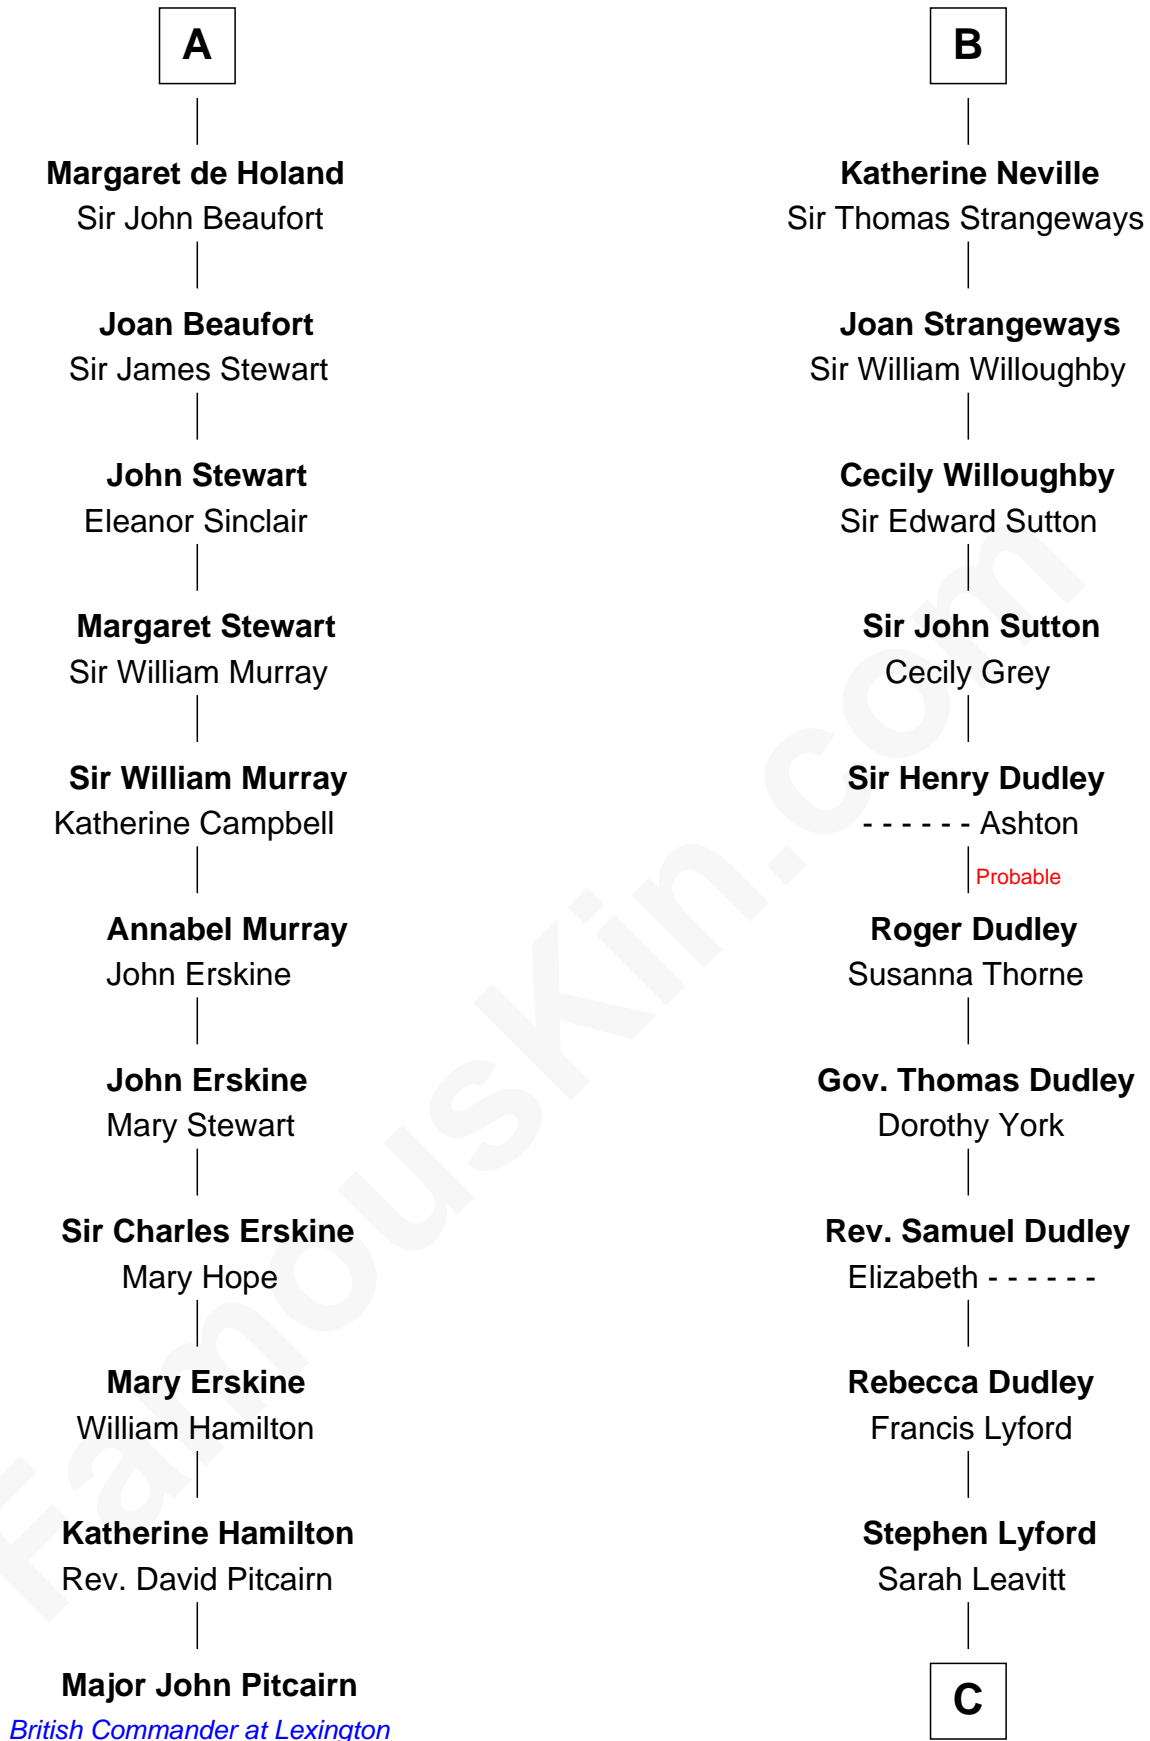

## Relationship Chart of

### Major John Pitcairn

*British Commander at Battle of Lexington*

17th cousin 4 times removed of

### Milton Bradley

*Founder, Milton Bradley Company*

**C**

**Moses Lyford**  
Mehitable Smith

**Oliver Smith Lyford**  
Elizabeth Johnson

**Dudley Lyford**  
Betsey Smith

**Fanny Lyford**  
Lewis Bradley

**Milton Bradley**