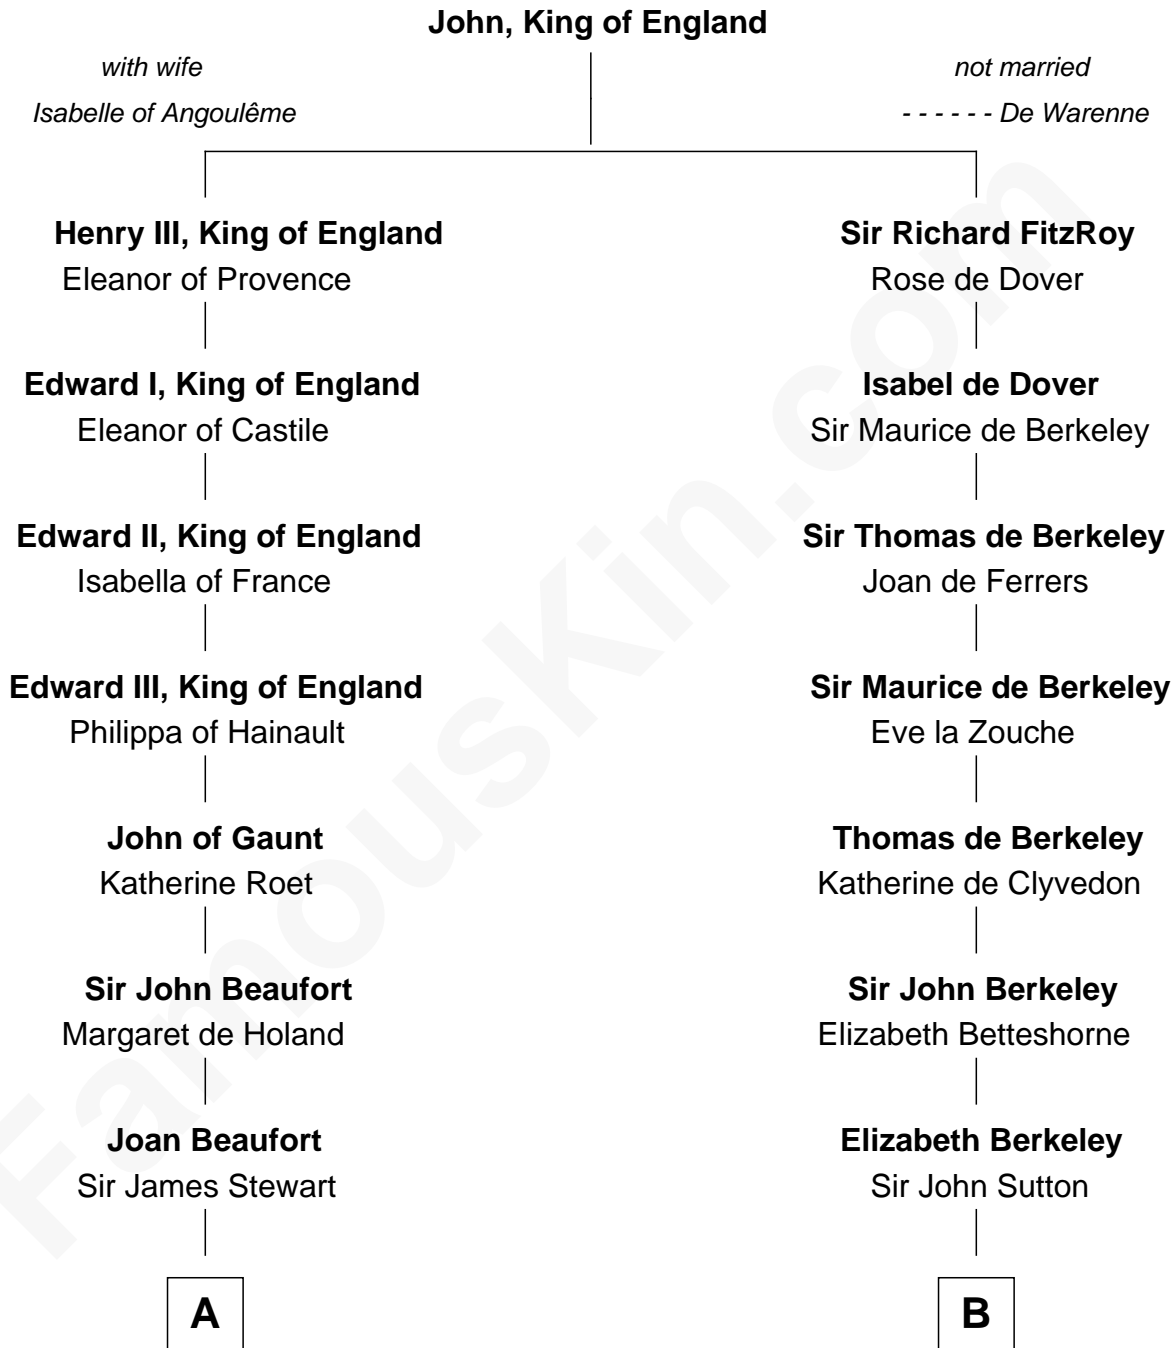

FamousKin.com

Relationship Chart of

Major John Pitcairn

British Commander at Battle of Lexington

15th cousin 5 times removed of

Milton Bradley

Founder, Milton Bradley Company