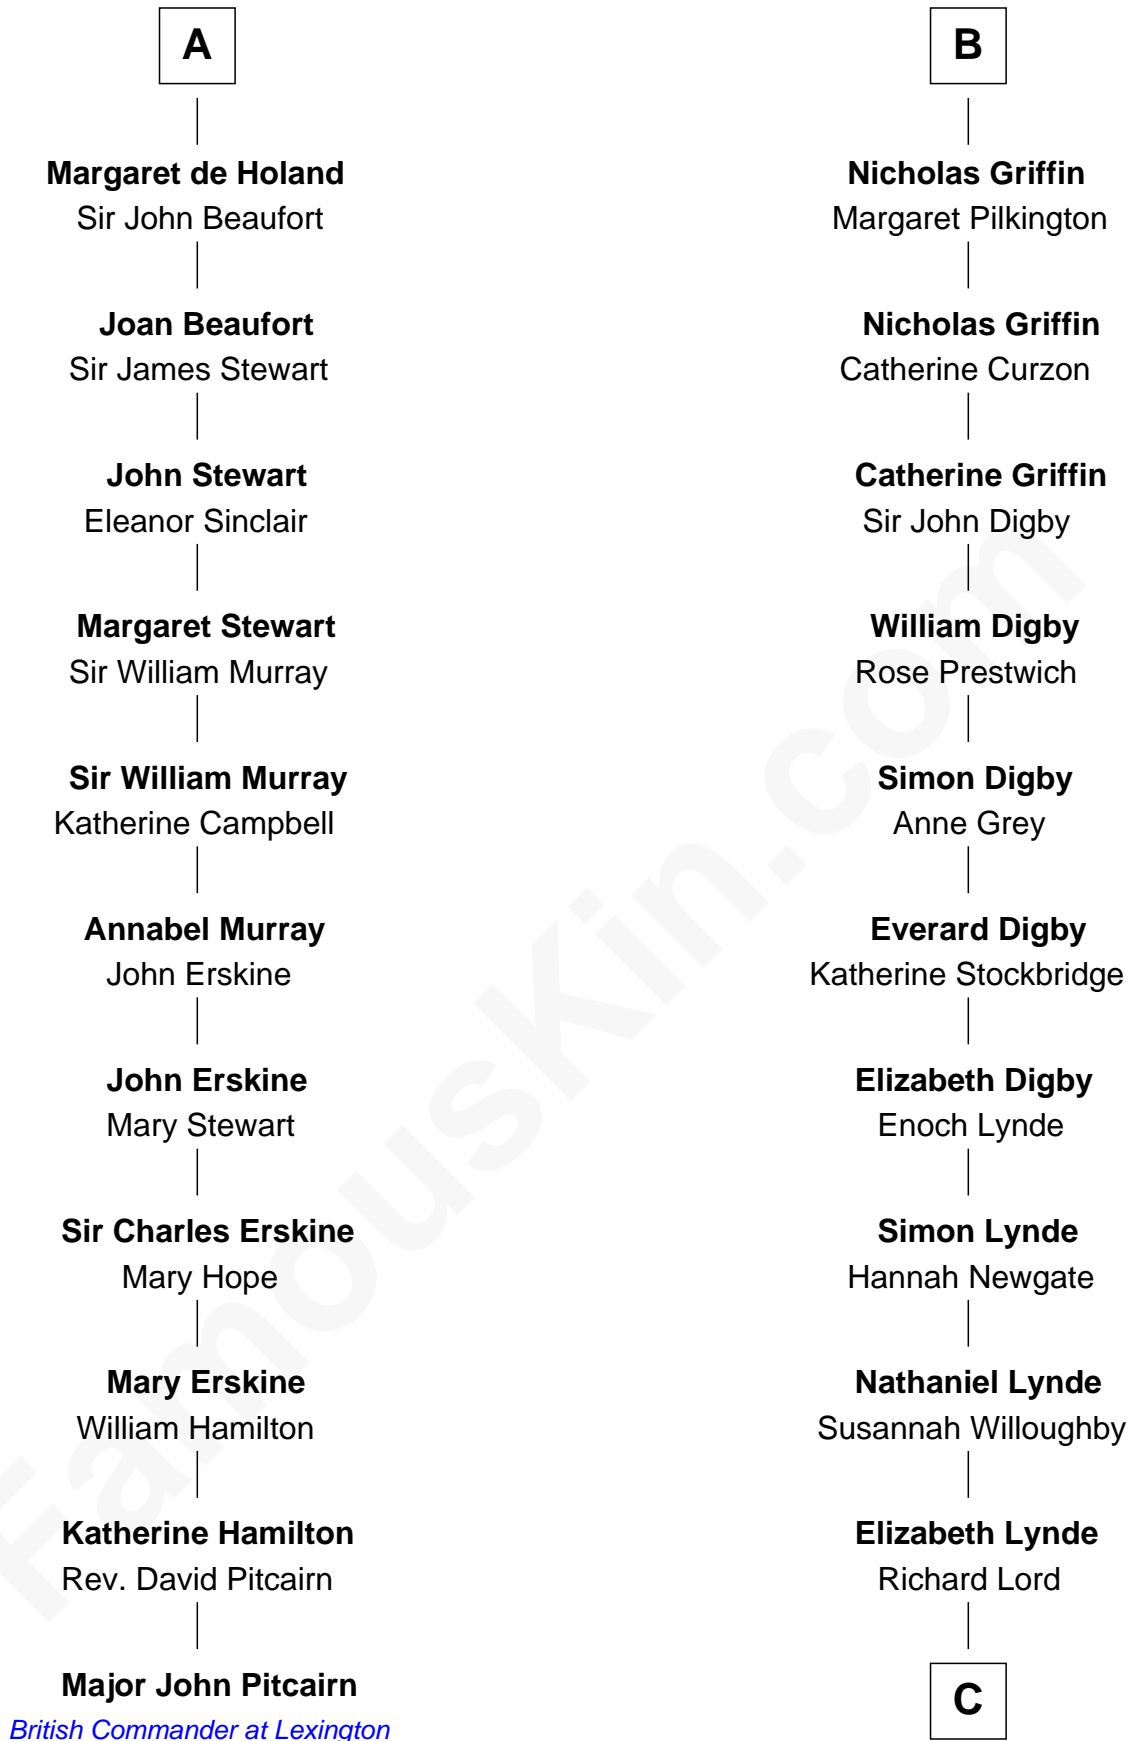

FamousKin.com

Relationship Chart of

Major John Pitcairn

British Commander at Battle of Lexington

17th cousin 4 times removed of

J.P. Morgan

American Banker and Art Collector

Roger le Bigod

Ida de Tony

C

Lynde Lord

Lois Sheldon

Lynde Lord

Mary Lyman

Mary Sheldon Lord

John Pierpont