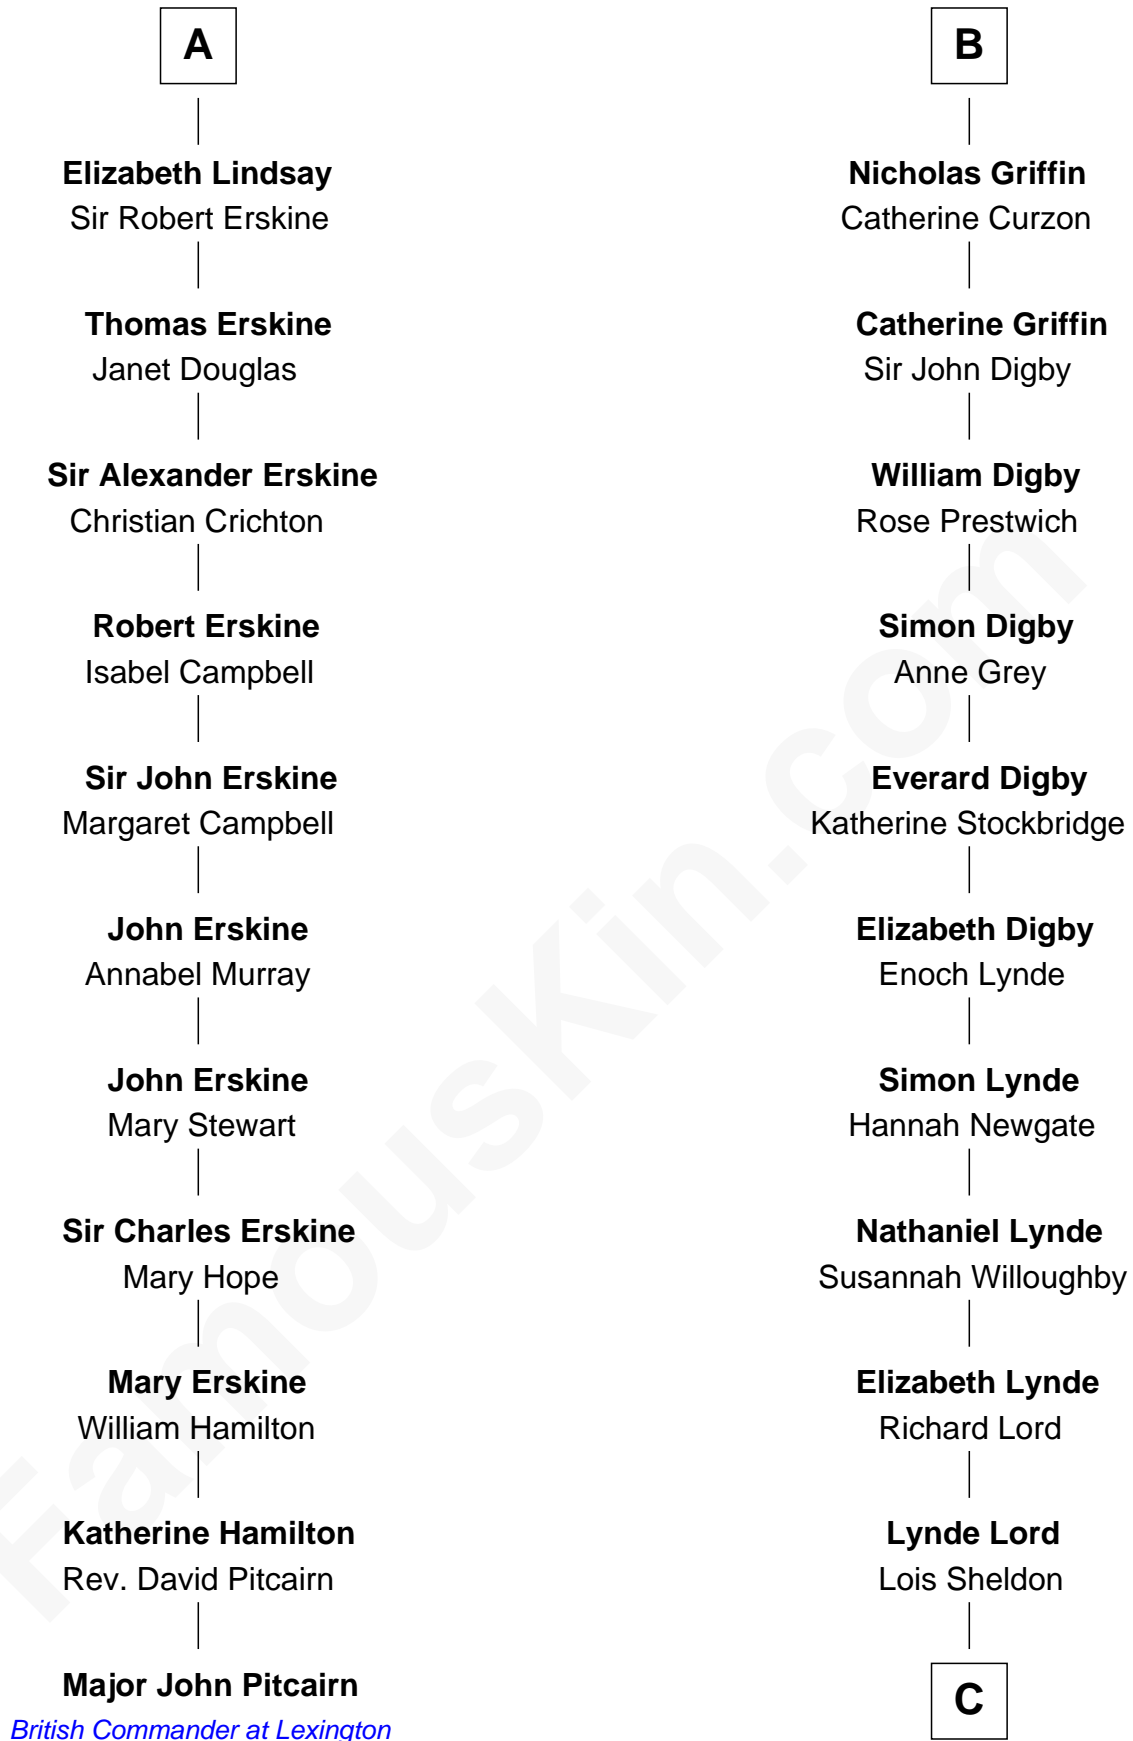

FamousKin.com

Relationship Chart of

Major John Pitcairn

British Commander at Battle of Lexington

17th cousin 3 times removed of

J.P. Morgan

American Banker and Art Collector

C

—
Lynde Lord

Mary Lyman

—
Mary Sheldon Lord

John Pierpont

—
Juliet Pierpont

Junius Spencer Morgan

—
J.P. Morgan

American Banker and Art Collector