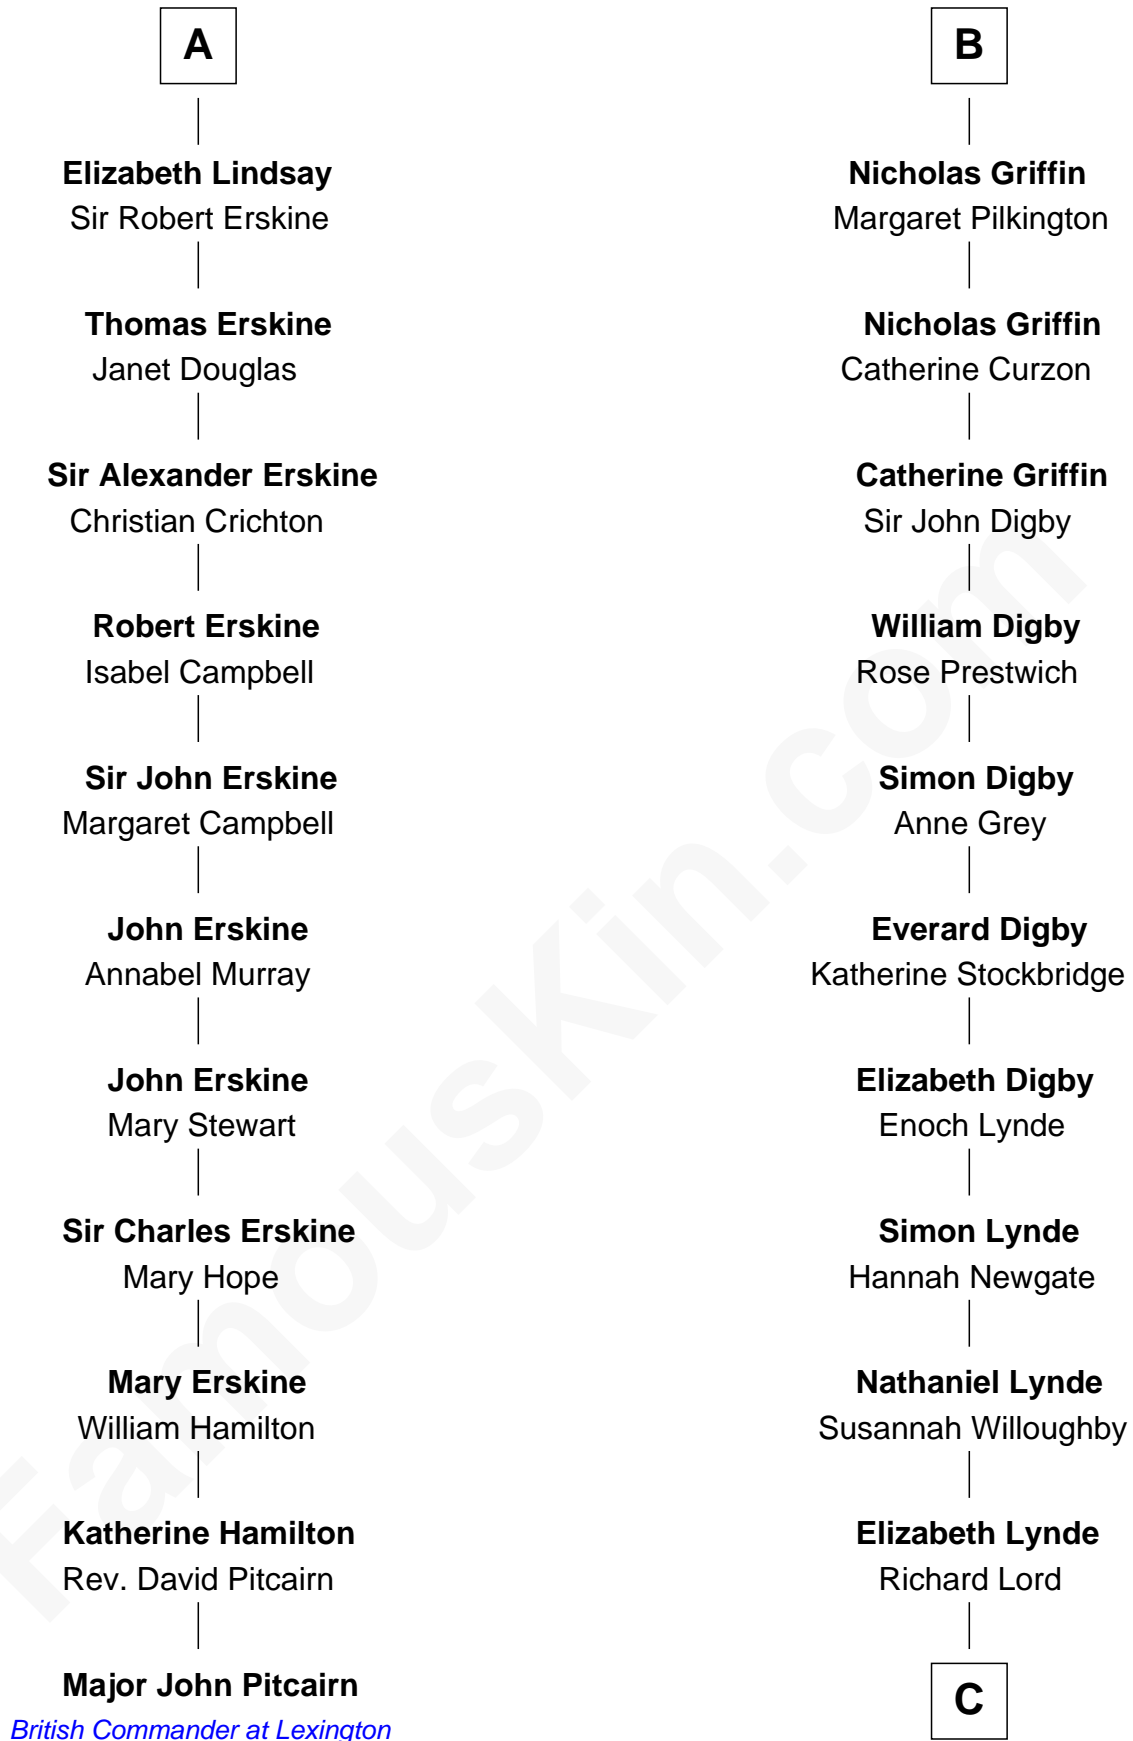

FamousKin.com

Relationship Chart of

Major John Pitcairn

British Commander at Battle of Lexington

17th cousin 4 times removed of

J.P. Morgan

American Banker and Art Collector

C

Lynde Lord

Lois Sheldon

Lynde Lord

Mary Lyman

Mary Sheldon Lord

John Pierpont

Juliet Pierpont

Junius Spencer Morgan