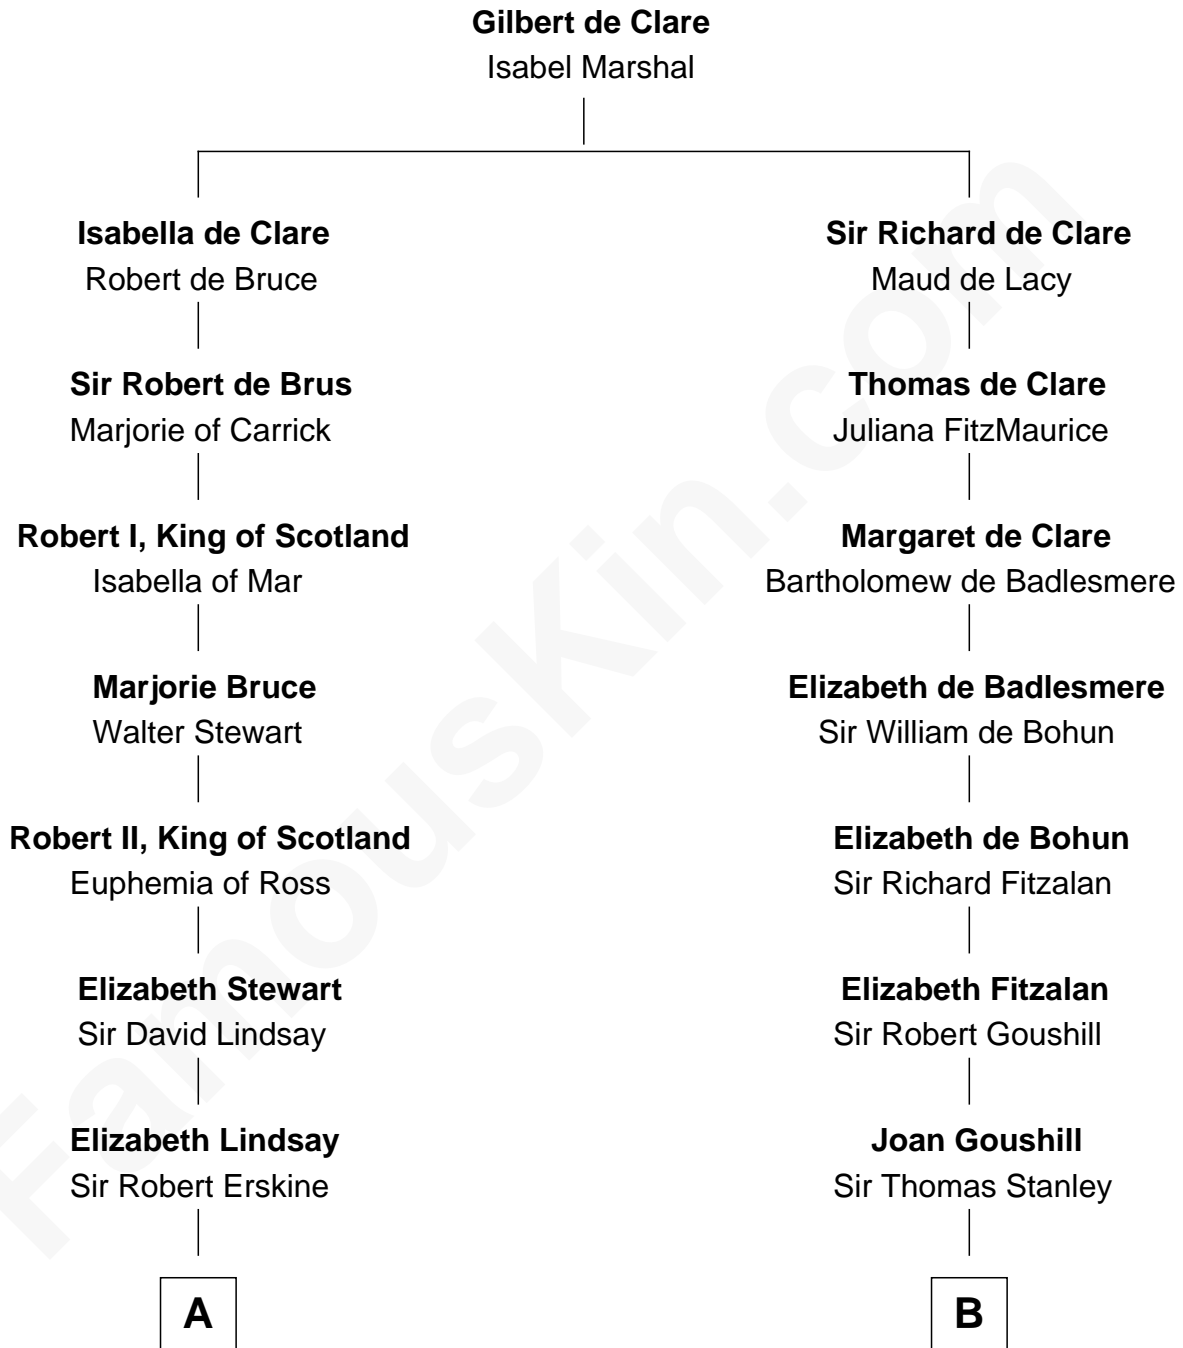

FamousKin.com

Relationship Chart of

Major John Pitcairn

British Commander at Battle of Lexington

16th cousin 5 times removed of

Juliette Gordon Low

Founder of the Girl Scouts