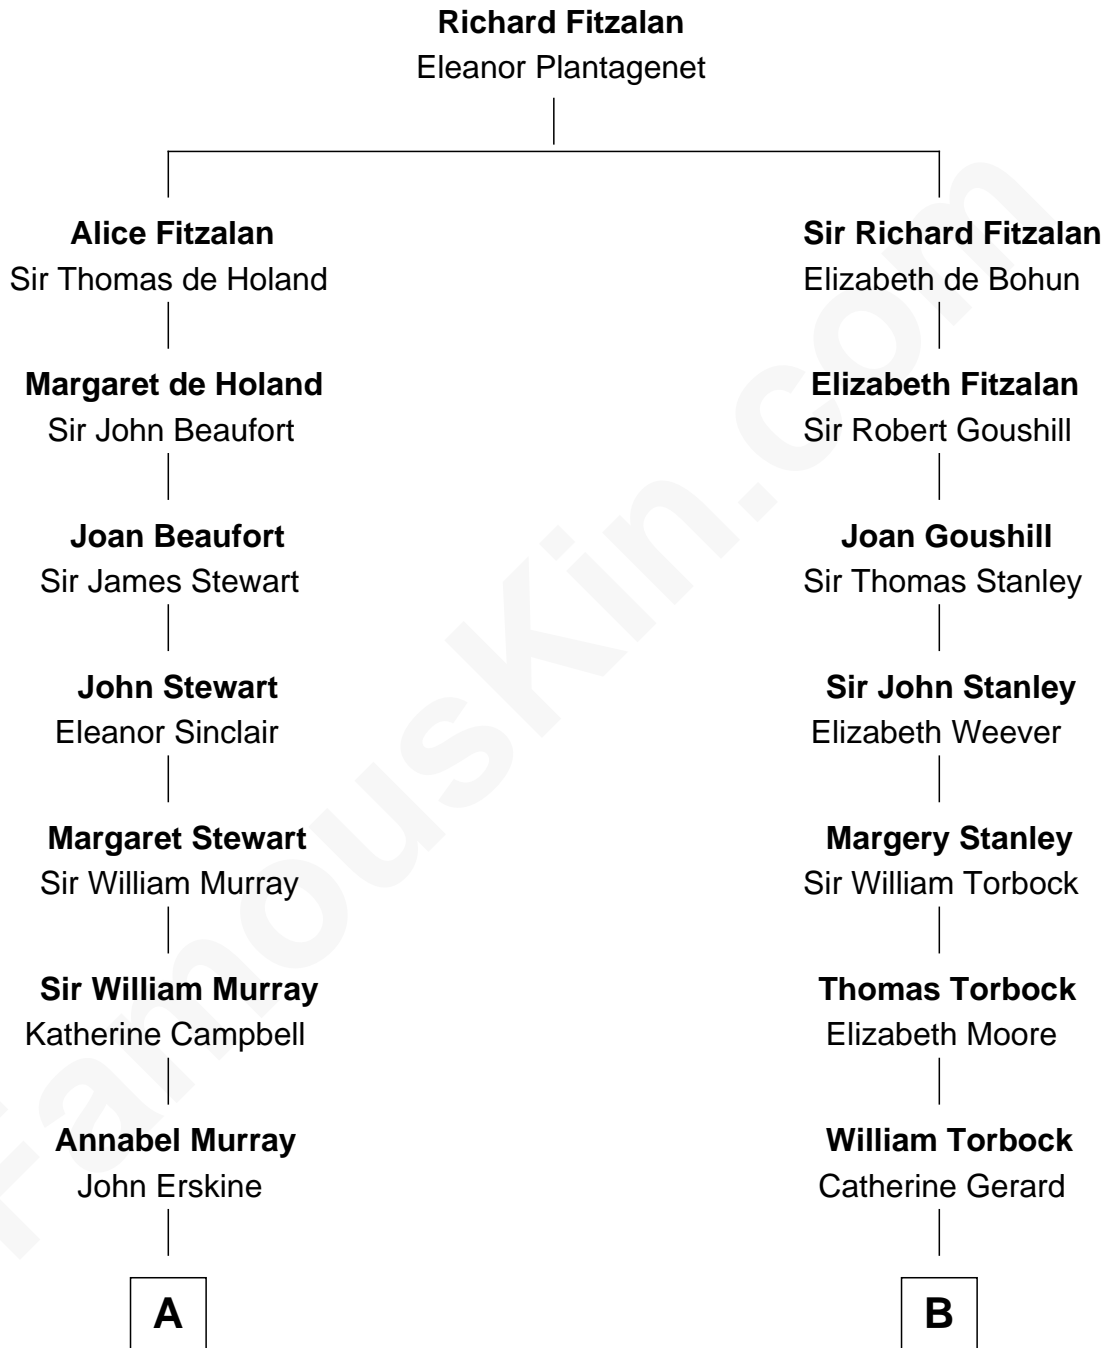

FamousKin.com

Relationship Chart of

Major John Pitcairn

British Commander at Battle of Lexington

11th cousin 6 times removed of

Juliette Gordon Low

Founder of the Girl Scouts