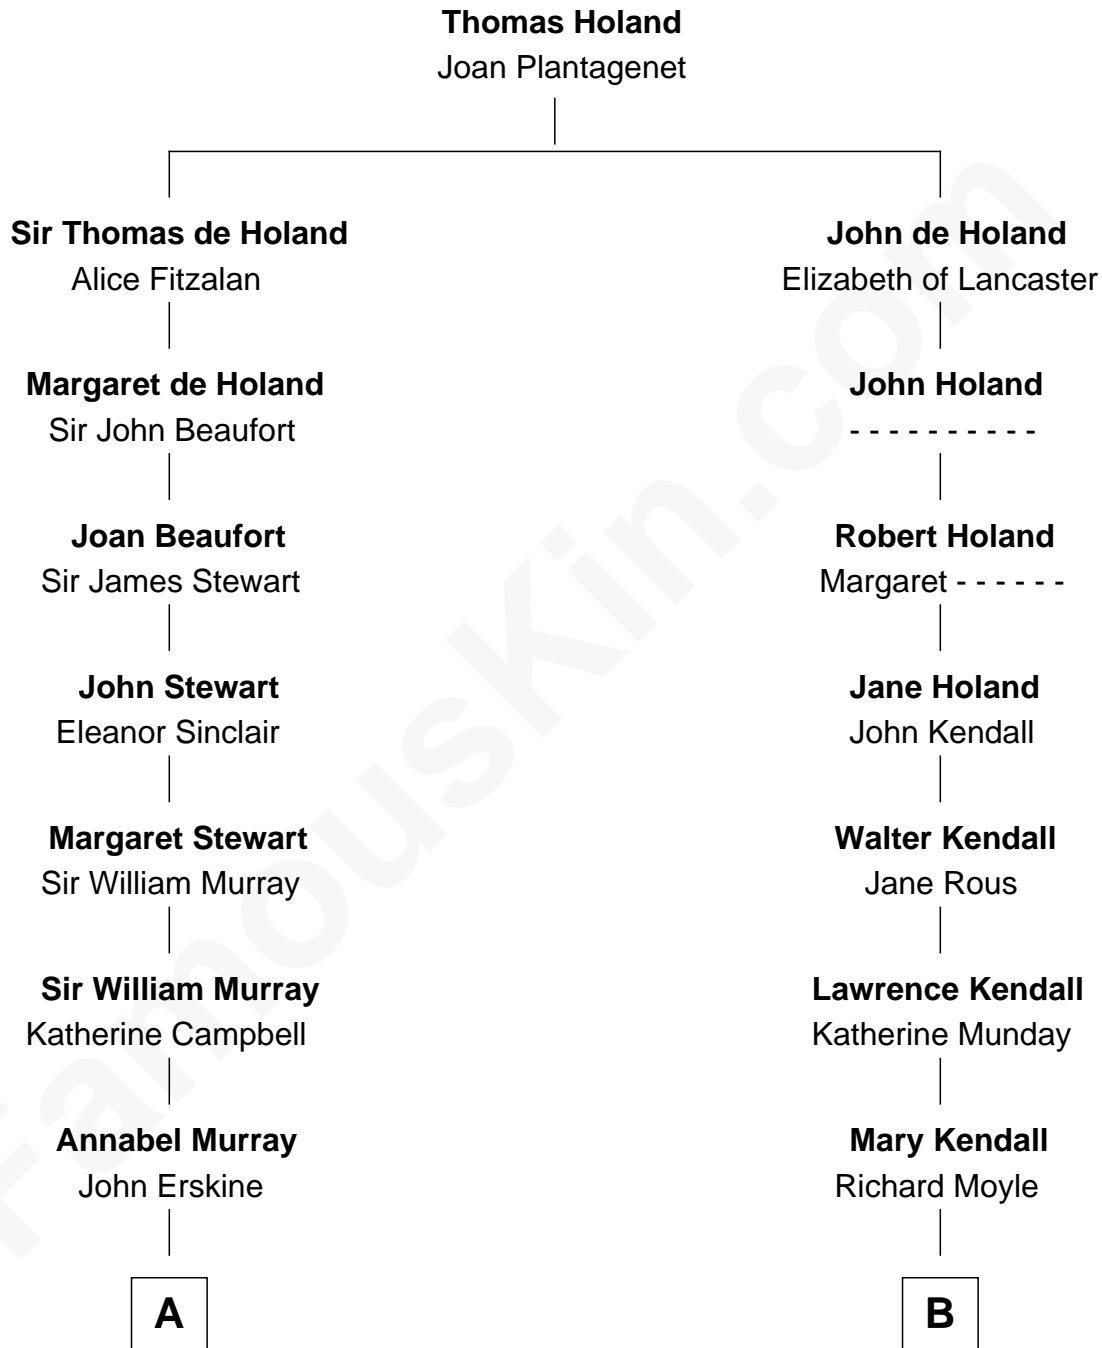

FamousKin.com

Relationship Chart of

Major John Pitcairn

British Commander at Battle of Lexington

11th cousin 6 times removed of

Juliette Gordon Low

Founder of the Girl Scouts

A

John Erskine
Mary Stewart

Sir Charles Erskine
Mary Hope

Mary Erskine
William Hamilton

Katherine Hamilton
Rev. David Pitcairn

Major John Pitcairn
British Commander at Lexington

B

Loveday Moyle
Henry Ashe

Prudence Ashe
Oliver Mainwaring