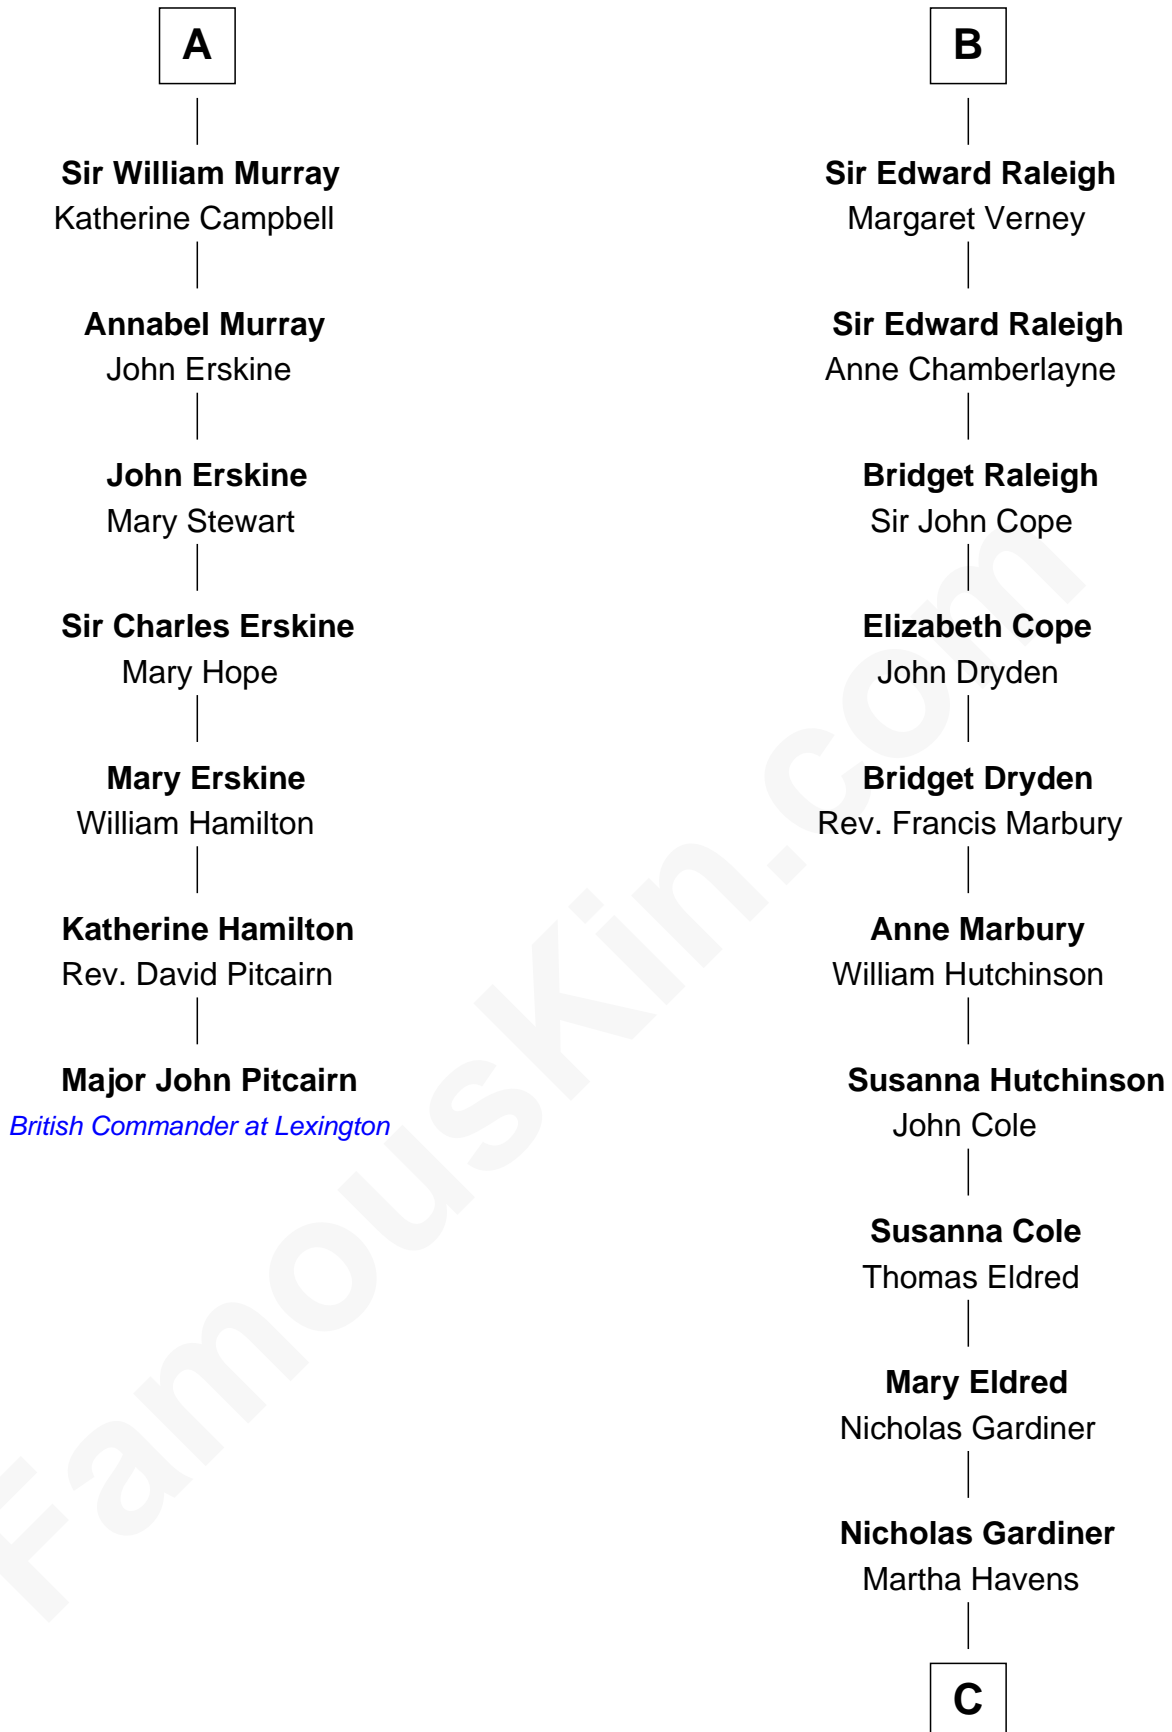

FamousKin.com

Relationship Chart of

Major John Pitcairn

British Commander at Battle of Lexington

13th cousin 7 times removed of

Stephen A. Douglas

Participated in Lincoln-Douglas Debates

C

Martha Gardiner

Stephen Arnold

Martha Arnold

Benajah Douglass

Dr. Stephen Arnold Douglass

Sarah Fiske

Stephen A. Douglas

[The Lincoln-Douglas Debates](#)