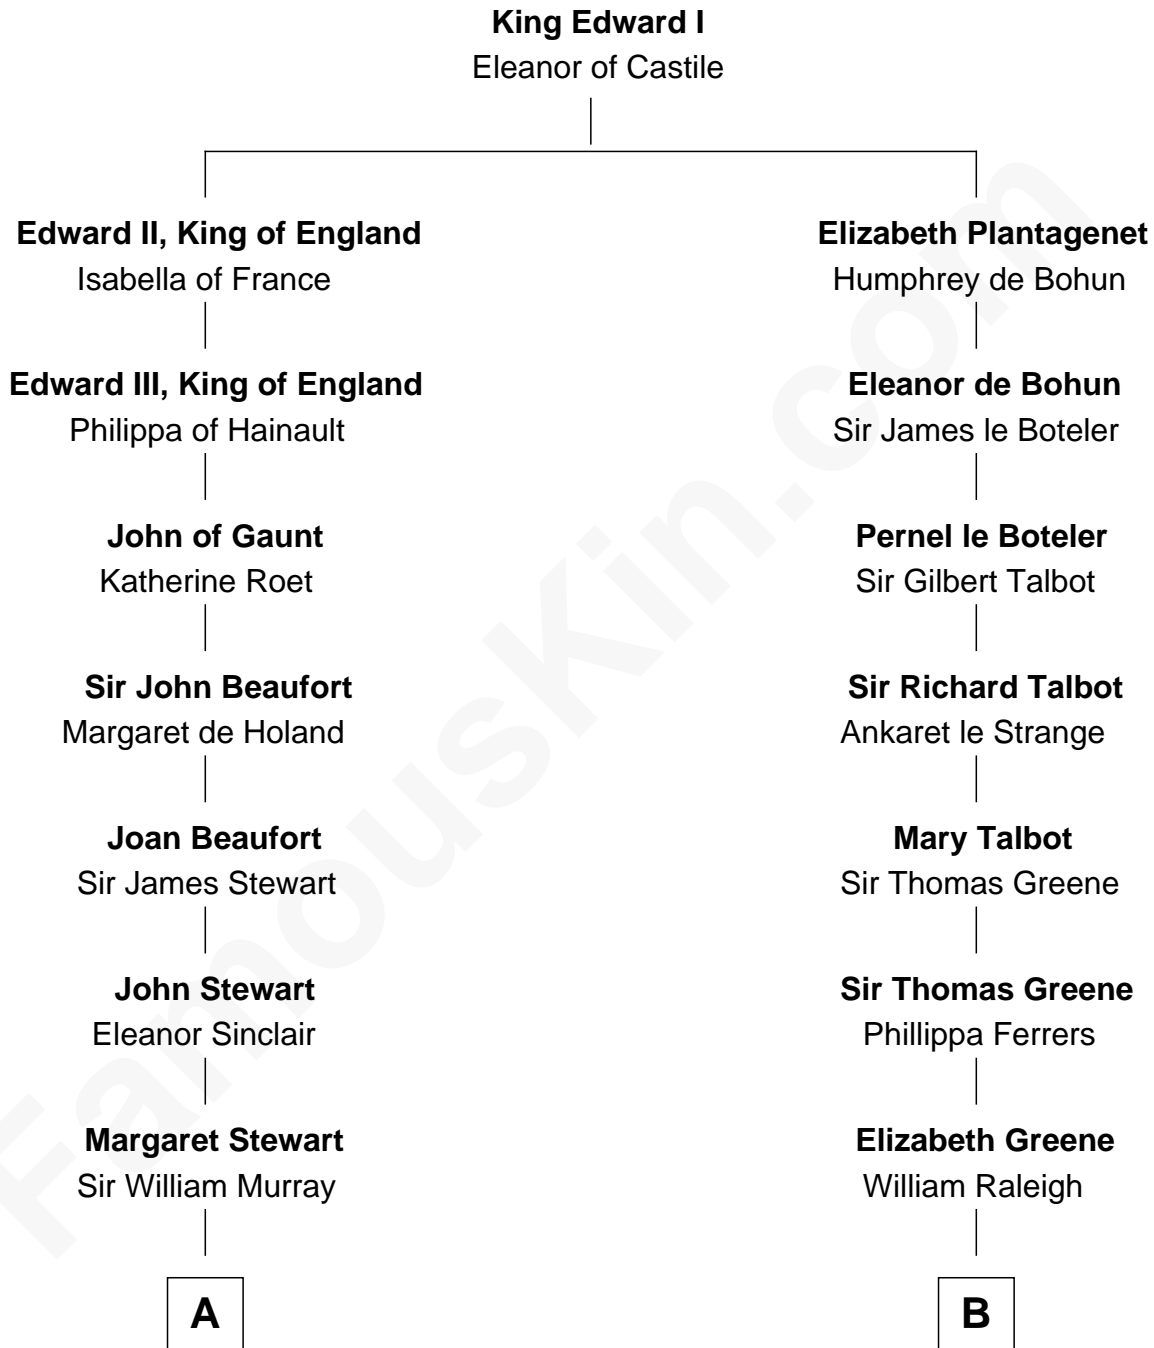

FamousKin.com

Relationship Chart of

Major John Pitcairn

British Commander at Battle of Lexington

13th cousin 7 times removed of

Stephen A. Douglas

Participated in Lincoln-Douglas Debates

C

Martha Gardiner

Stephen Arnold

Martha Arnold

Benajah Douglass

Dr. Stephen Arnold Douglass

Sarah Fiske

Stephen A. Douglas

[The Lincoln-Douglas Debates](#)