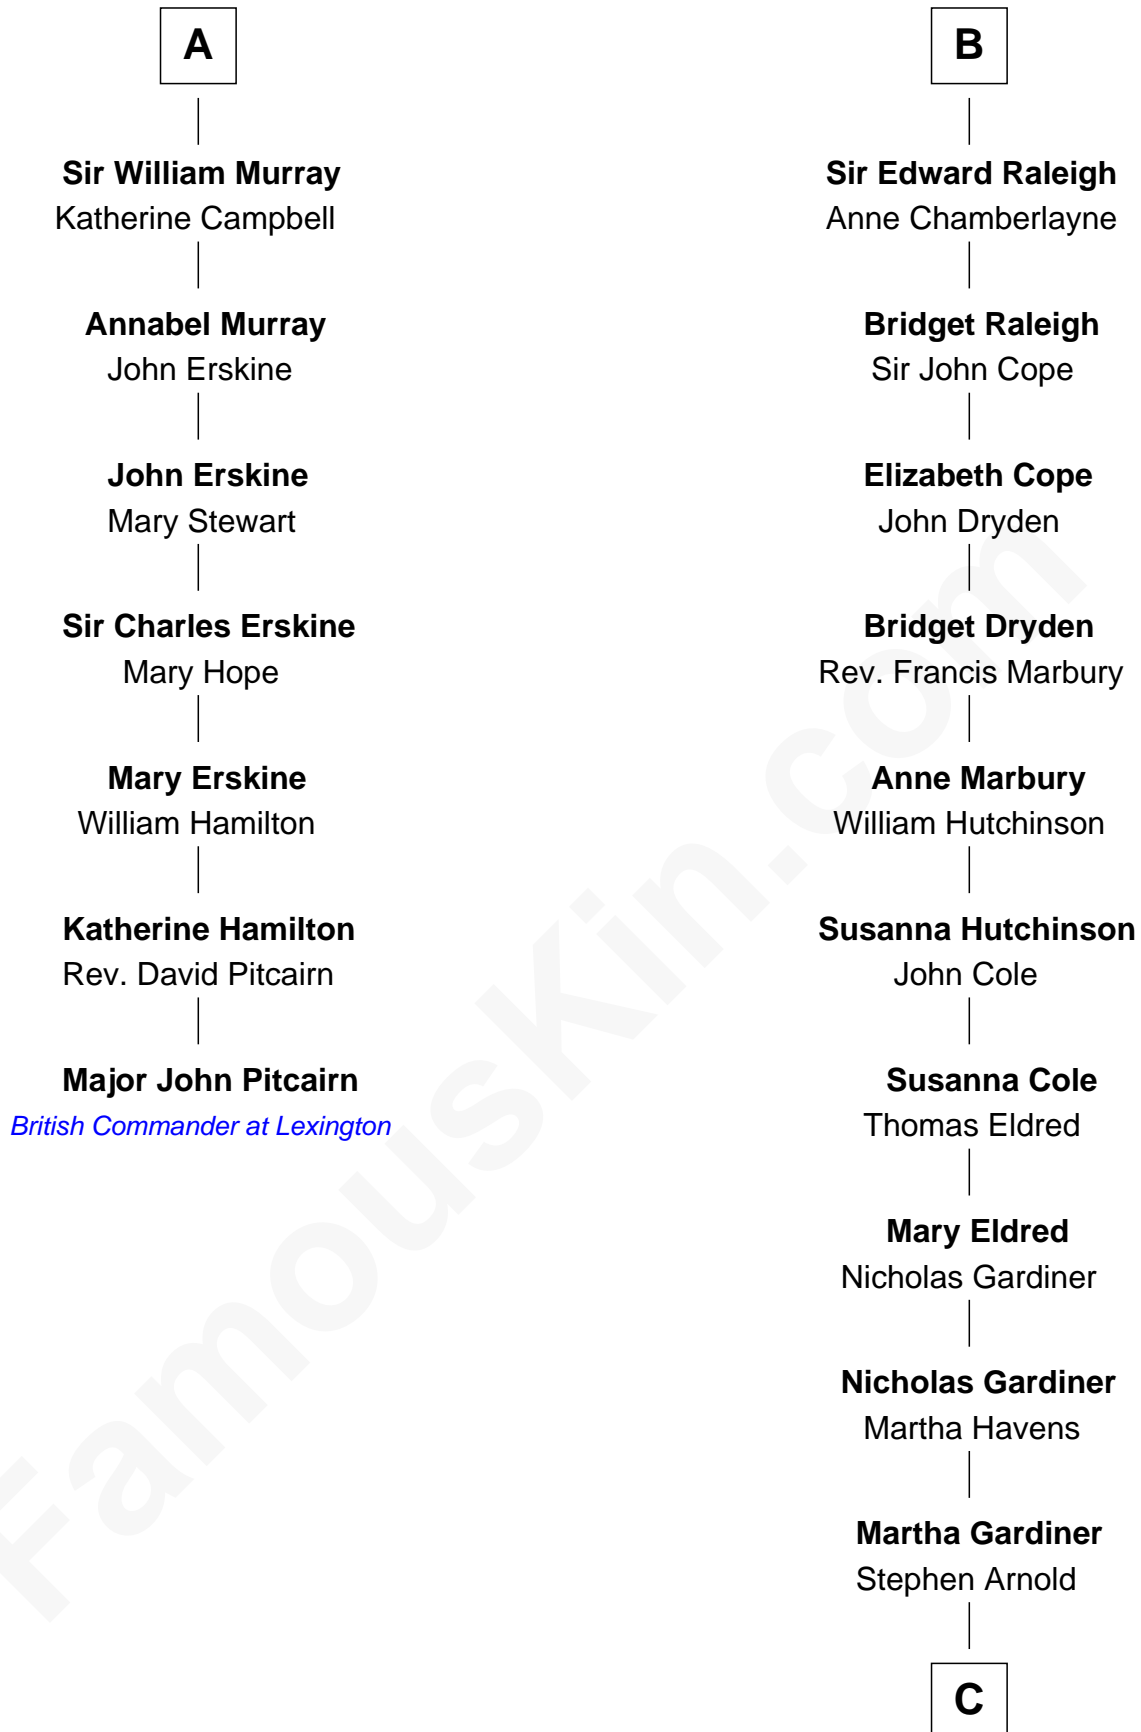

FamousKin.com

Relationship Chart of

Major John Pitcairn

British Commander at Battle of Lexington

13th cousin 6 times removed of

Stephen A. Douglas

Participated in Lincoln-Douglas Debates

C

Martha Arnold
Benajah Douglass

Dr. Stephen Arnold Douglass
Sarah Fiske

Stephen A. Douglas
[The Lincoln-Douglas Debates](#)

FamousKin.com