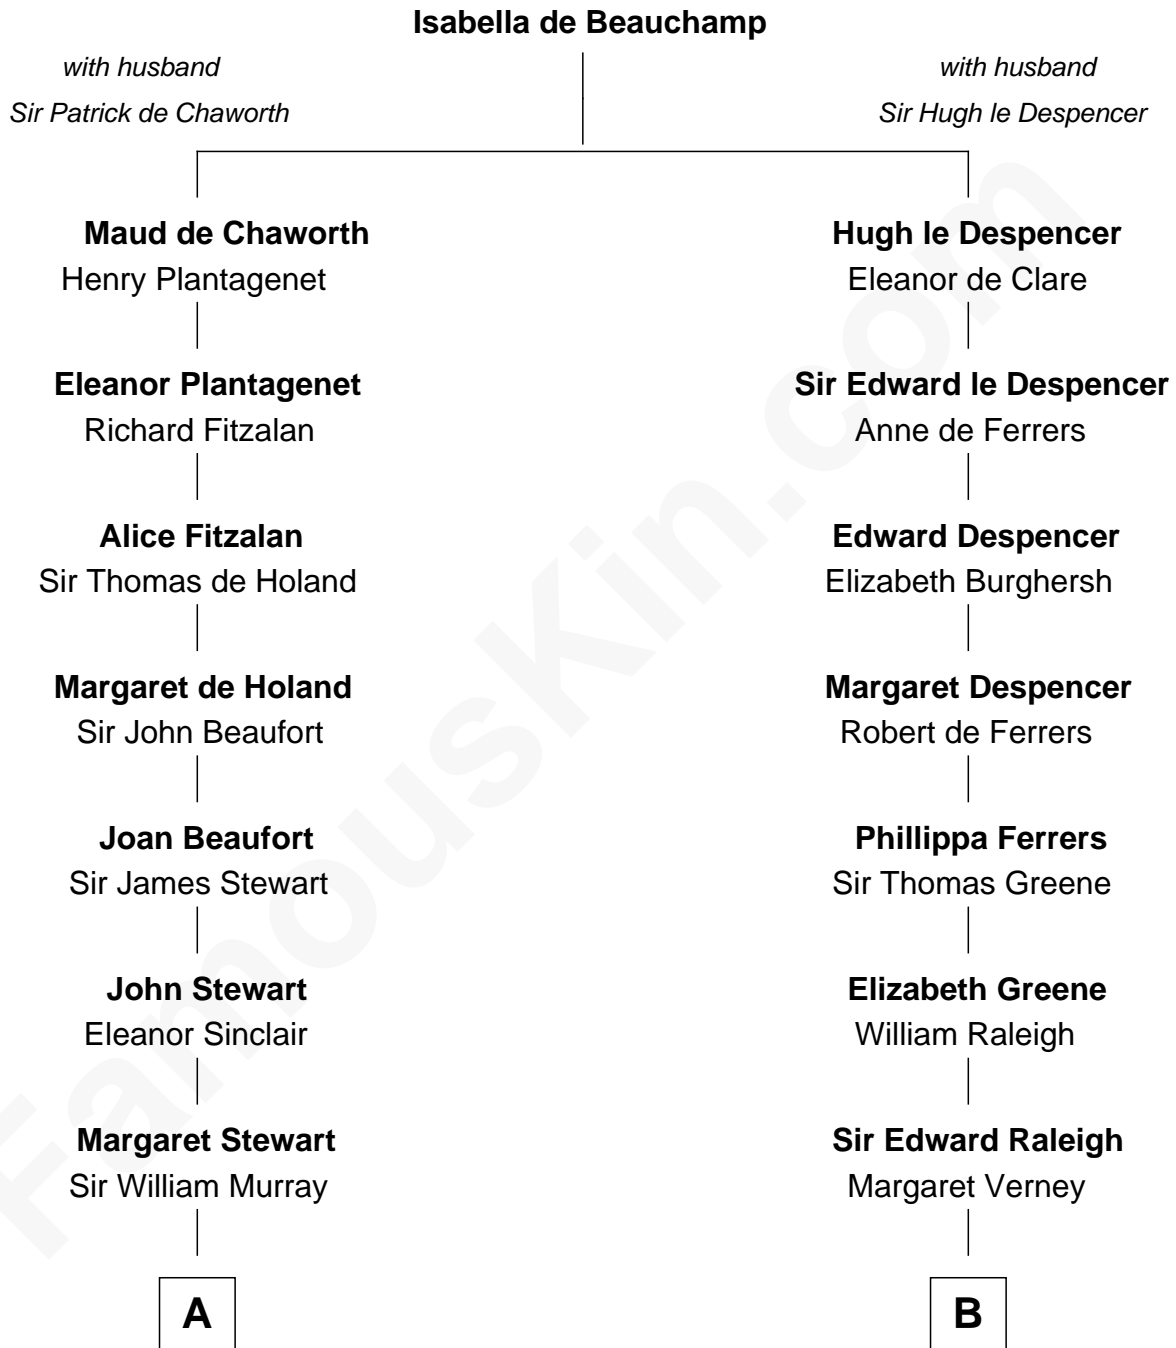

FamousKin.com

Relationship Chart of

Major John Pitcairn

British Commander at Battle of Lexington

13th cousin 6 times removed of

Stephen A. Douglas

Participated in Lincoln-Douglas Debates

C

Martha Arnold
Benajah Douglass

Dr. Stephen Arnold Douglass
Sarah Fiske

Stephen A. Douglas
[The Lincoln-Douglas Debates](#)

FamousKin.com